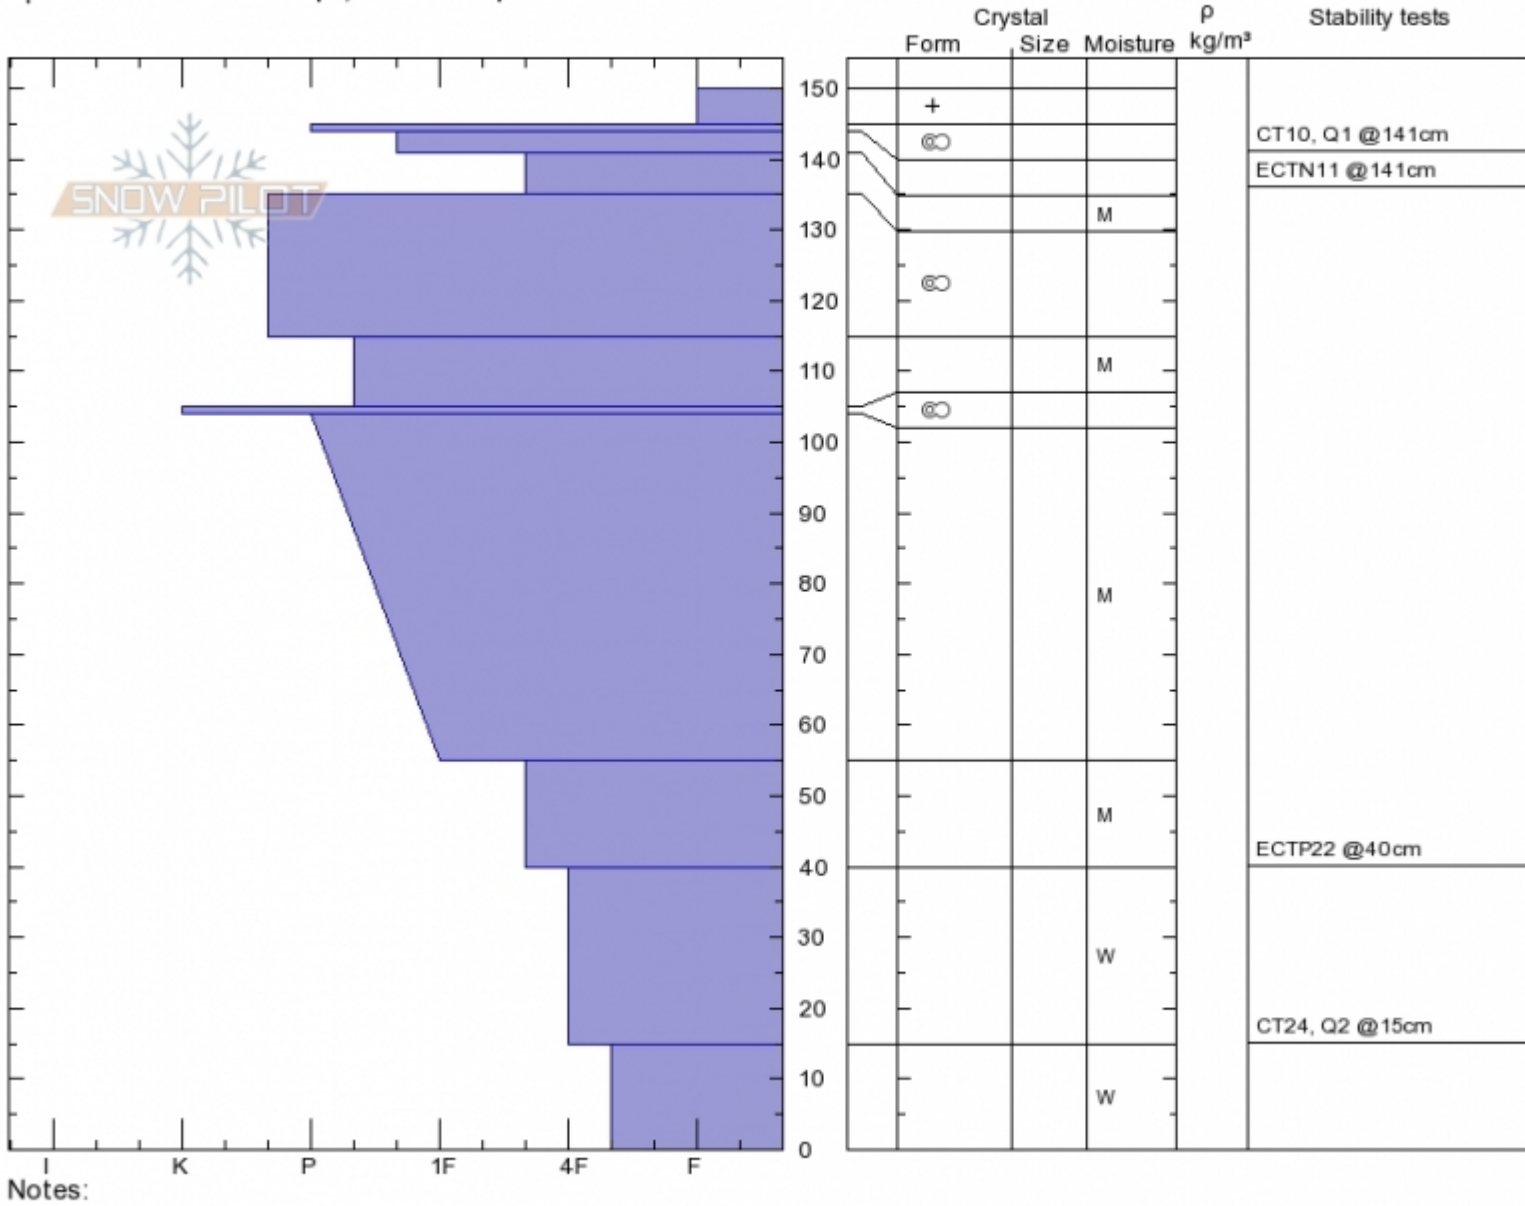

Middle Basin
Madison Range-N
MT
 Elevation: **9400 ft**
 Aspect: **95°**
 Specifics: **Ski tracks on slope; We skied slope**

Doug Chabot-Admin
Sun Apr 2 11:25 2017
 Co-ord: **45.33327N, -111.38315W**
 Slope Angle: **30°**
 Wind Loading: **no**

Stability: **Fair**
 Air Temperature:
 Sky Cover: **BKN**
 Precipitation: **NO**
 Wind:

HS150
Stability Test Notes
40: also broke at 15cm

Layer No
15-40: Pr

Advisory Region
 Northern Madison

Forecast link: [GNFAC Avalanche Advisory for Tue Apr 4, 2017](#)
 Northern Madison, 2017-04-02