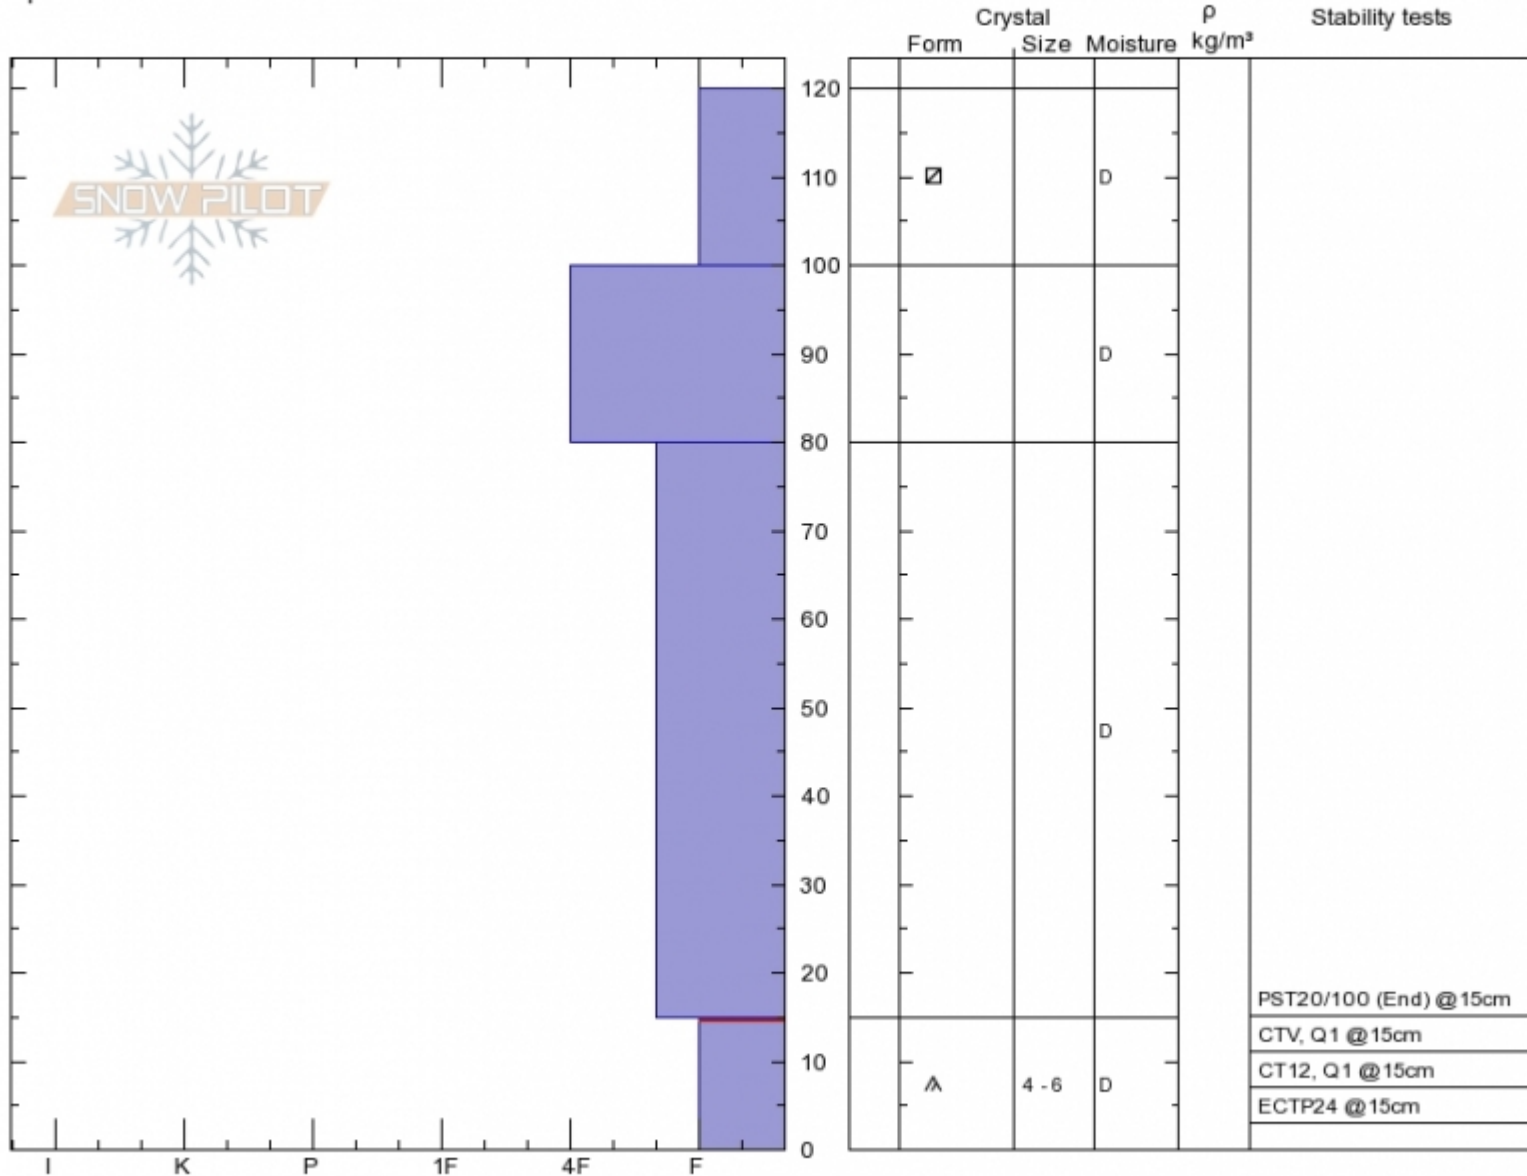

Lightning Creek  
 Madison Range-S  
 MT  
 Elevation: 9032 ft  
 Aspect: 100°  
 Specifics:

Doug Chabot  
 Tue Jan 24 12:45 2017  
 Co-ord: 44.97945N, -111.37273W  
 Slope Angle: 33°  
 Wind Loading: no

Stability: **Poor**  
 Air Temperature: -9°C  
 Sky Cover: **SCT**  
 Precipitation: **NO**  
 Wind: **Calm**

HS120  
 Stability Test Notes  
 15: no bueno

Layer No  
 0-15: Prob

Notes: Video of pit: <https://youtu.be/kiRb0-6BL9g>

Photo of pit: <http://www.mtavalanche.com/images/17/digging-snowpit-s-madison-range>

Advisory Region  
 Southern Madison

**Forecast link:** [GNFAC Avalanche Advisory for Wed Jan 25, 2017](#)[GNFAC Avalanche Forecast for Thu Jan 26, 2017](#)