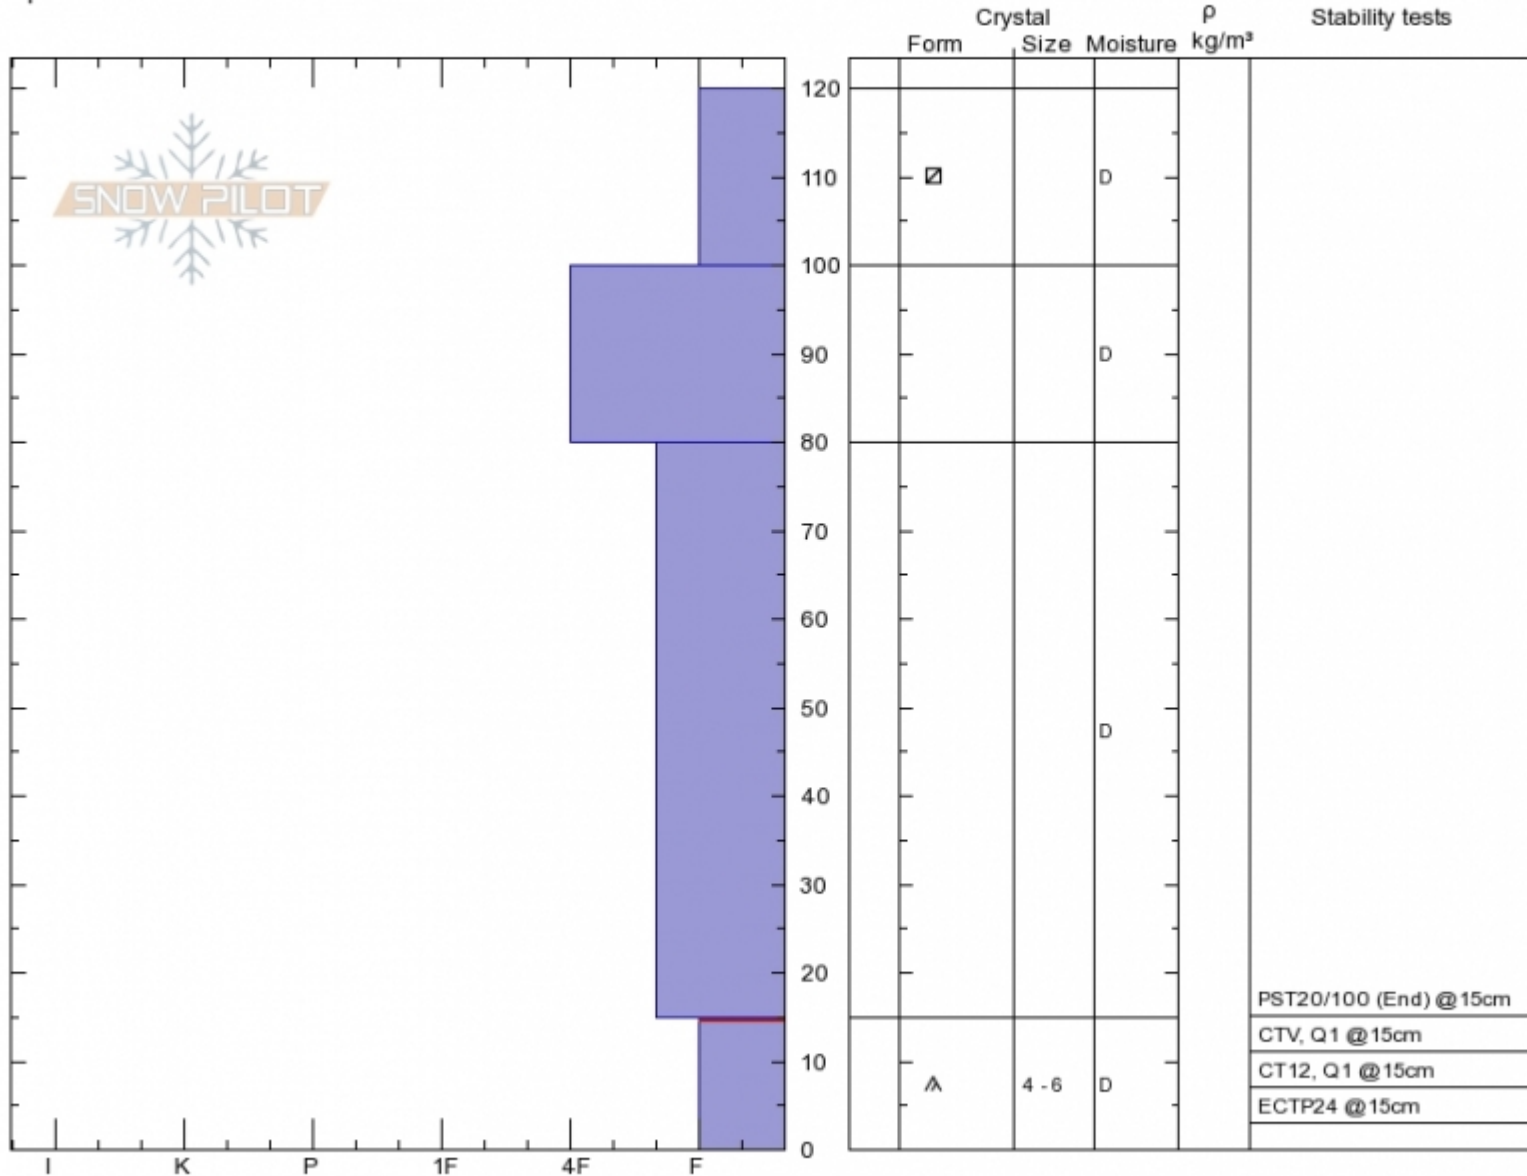

Lightning Creek  
 Madison Range-S  
 MT  
 Elevation: 9032 ft  
 Aspect: 100°  
 Specifics:

Doug Chabot  
 Tue Jan 24 12:45 2017  
 Co-ord: 44.97945N, -111.37273W  
 Slope Angle: 33°  
 Wind Loading: no

Stability: **Poor**  
 Air Temperature: -9°C  
 Sky Cover: **SCT**  
 Precipitation: **NO**  
 Wind: **Calm**

HS120  
 Stability Test Notes  
 15: no bueno

Layer No  
 0-15: Prob

Notes: Video of pit: <https://youtu.be/kiRb0-6BL9g>

Photo of pit: <http://www.mtavalanche.com/images/17/digging-snowpit-s-madison-range>

Advisory Region  
 Southern Madison

**Forecast link:** [GNFAC Avalanche Advisory for Wed Jan 25, 2017](#) [GNFAC Avalanche Forecast for Thu Jan 26, 2017](#)