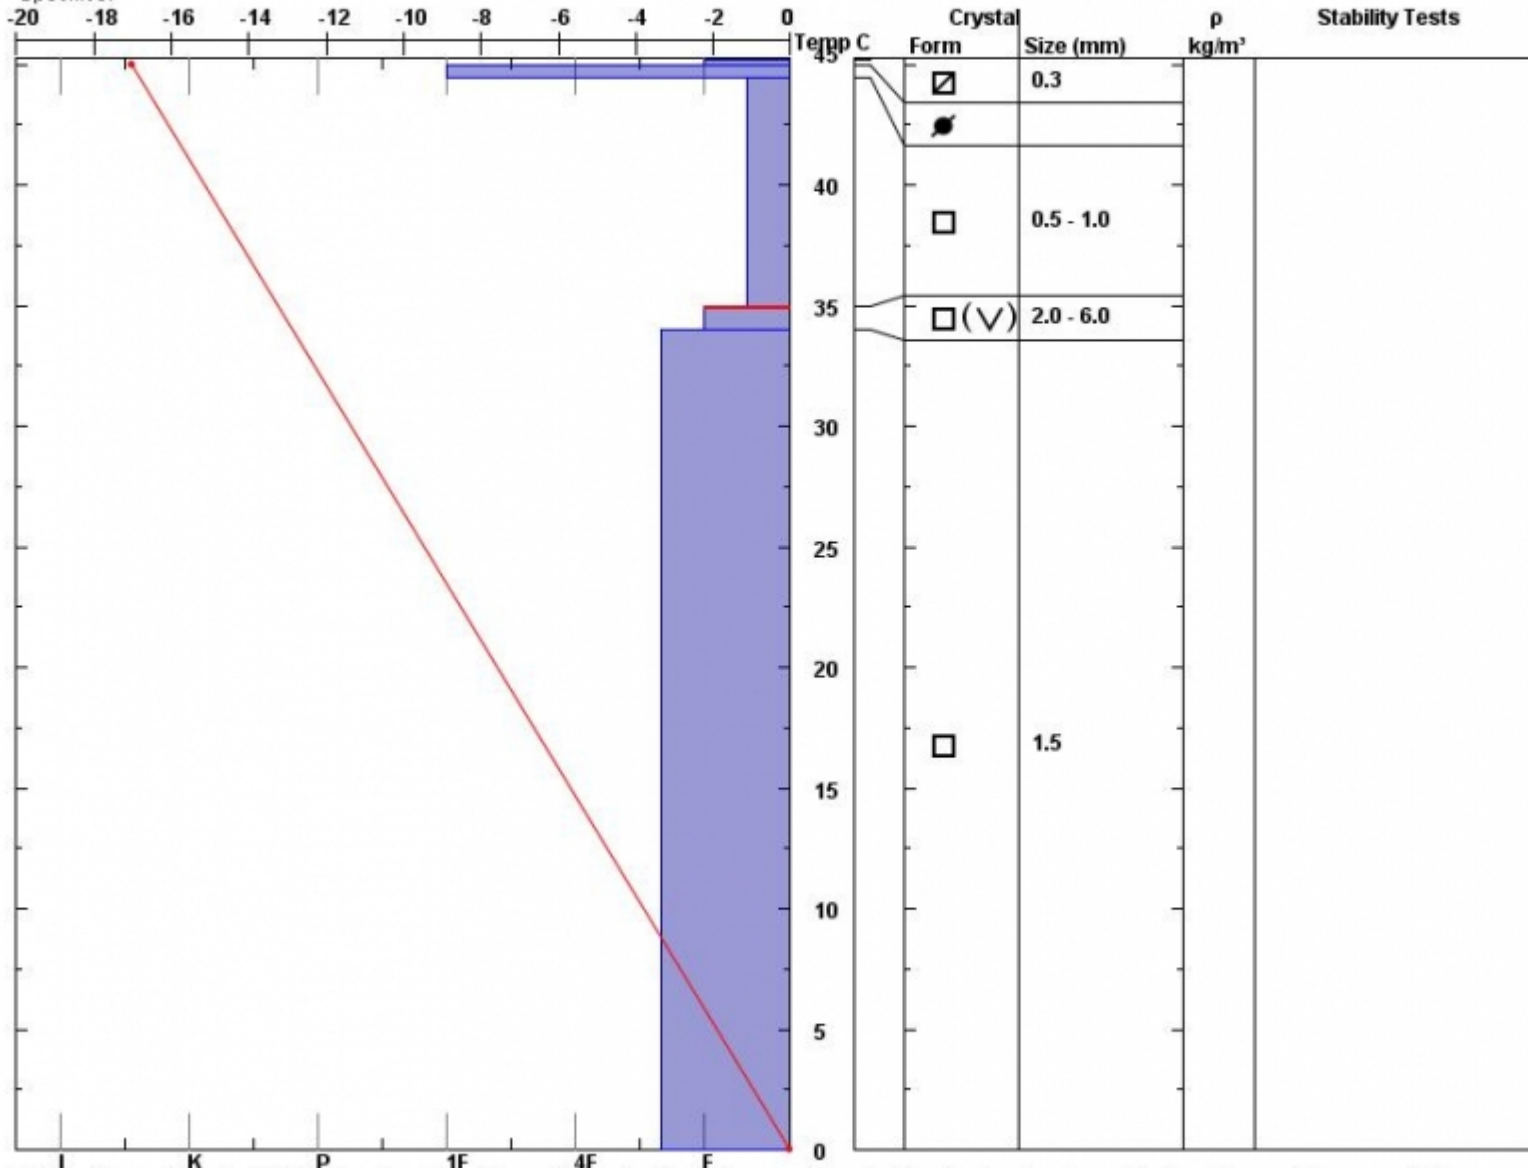

Snow Pit Profile  
**Ski Hill**  
**Henry, MT**  
 Elevation (ft) **8000**  
 Aspect: **44**  
 Specifics:

Observer: **Doug Chabot**  
**Sun Nov 29 12:00:00 MST 2015**  
 Co-ord: **44.70189 N 111.29495 W**  
 Slope: **25**  
 Wind loading: **no**

Stability on similar slopes: **Very Good**  
 Air Temperature: **-9 C**  
 Sky Cover: **Clear**  
 Precipitation: **None**  
 Wind: **E Light Breeze**

HS45  
 Stability Test Notes:  
 Layer note  
**34-35: Pro**

Notes: The east winds hit this slope hard. Facets are turning to Depth Hoar and the situation looks grim. Snow Surface Temperature was -17C.

Advisory Region  
 Lionhead Range

**Forecast link:** [GNFAC Avalanche Forecast for Wed Dec 2, 2015](#)  
 Lionhead Range, 2015-11-30