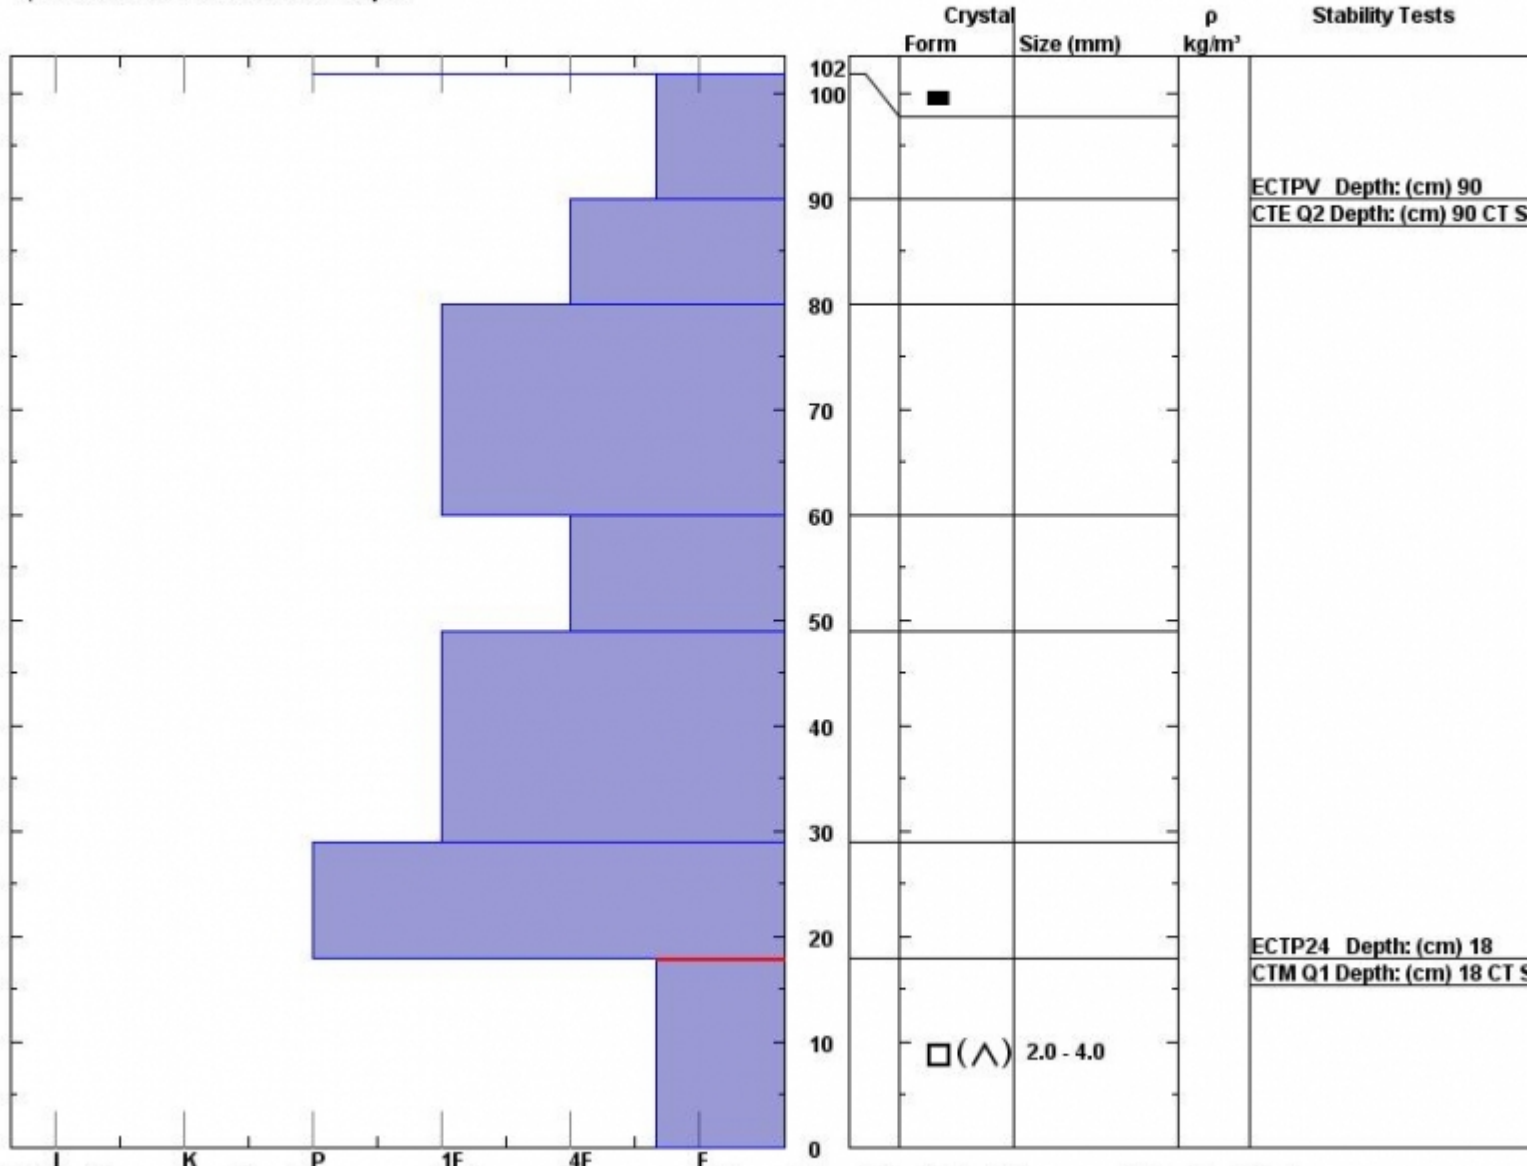

Snow Pit Profile  
**Upper Watkins**  
**Henry, MT**  
 Elevation (ft) **8830**  
 Aspect: **40**  
 Specifics: **Snowmobile tracks on slope.**

Observer: **Nina Hance**  
**Fri Jan 09 13:00:00 MST 2015**  
 Co-ord: **44.73214 N 111.34692 W**  
 Slope: **31**  
 Wind loading: **no**

Stability on similar slopes: **Fair**  
 Air Temperature: **C**  
 Sky Cover:  
 Precipitation:  
 Wind:

Stability Test Notes:  
 Layer notes:  
**0-18: Prob**

Notes: This was one of our deeper snowpits. In many others we would step off the sled and sink to the ground. Pit by Mark Staples