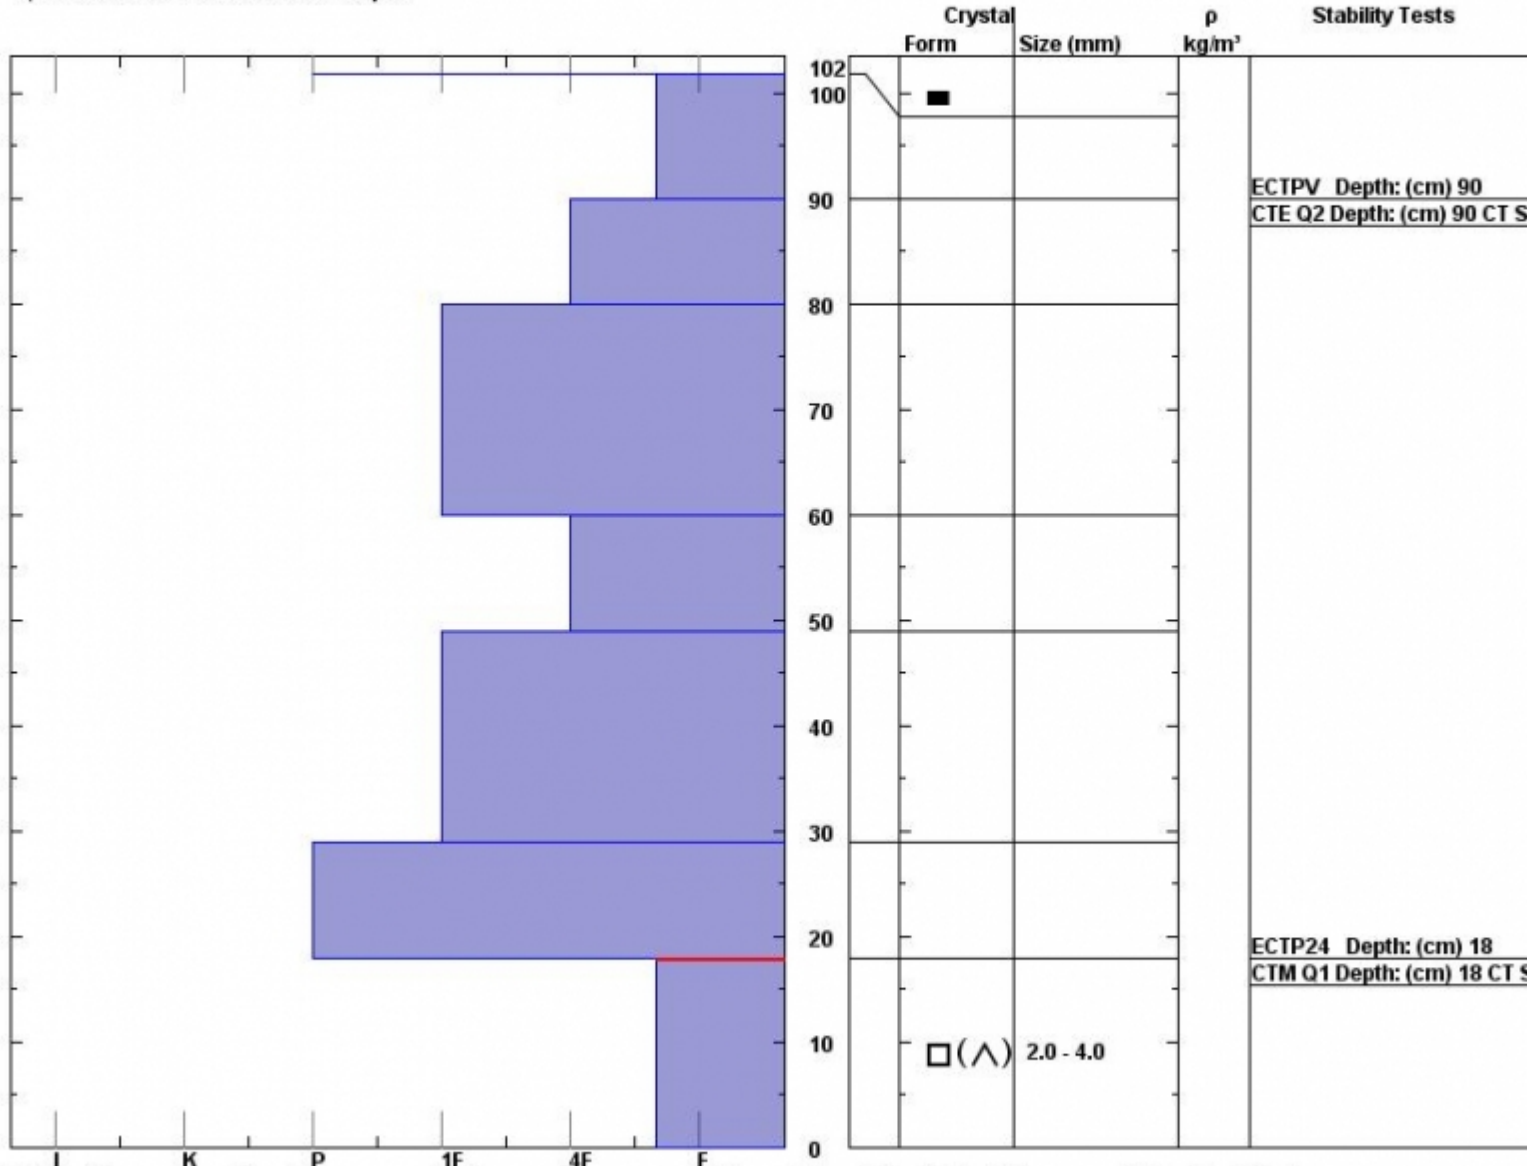

Snow Pit Profile
Upper Watkins
Henry, MT
 Elevation (ft) **8830**
 Aspect: **40**
 Specifics: **Snowmobile tracks on slope.**

Observer: **Nina Hance**
Fri Jan 09 13:00:00 MST 2015
 Co-ord: **44.73214 N 111.34692 W**
 Slope: **31**
 Wind loading: **no**

Stability on similar slopes: **Fair**
 Air Temperature: **C**
 Sky Cover:
 Precipitation:
 Wind:

Stability Test Notes:

Layer notes:
0-18: Prob

Notes: This was one of our deeper snowpits. In many others we would step off the sled and sink to the ground. Pit by Mark Staples