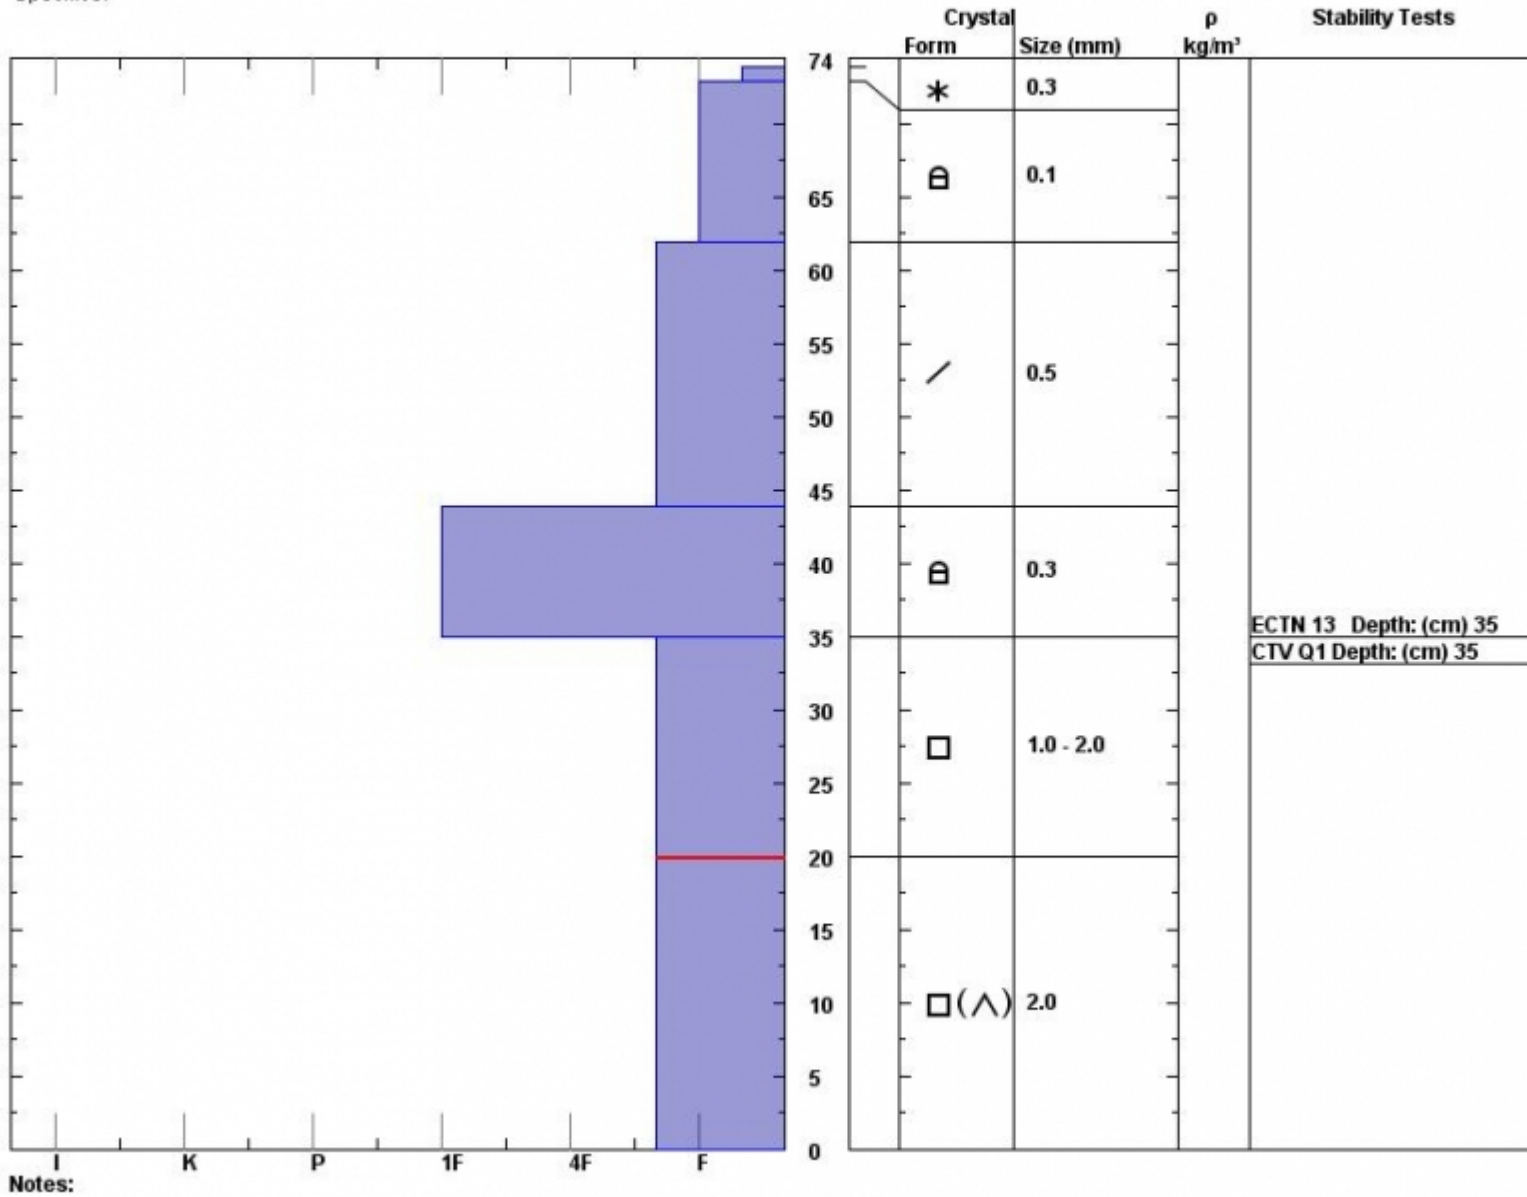

Snow Pit Profile
Sage Basin Taylor Fk
Southern Madison, MT
Elevation (ft) **9050**
Aspect: **38**
Specifics:

Observer: **Nina Hance**
Wed Dec 03 23:20:00 MST 2014
Co-ord: **44.95016 N 111.30628 W**
Slope: **34**
Wind loading: **no**

Stability on similar slopes: **Good**
Air Temperature: **28 F**
Sky Cover: **sky 8/8 covered**
Precipitation: **Snow < 0.5 cm/hr**
Wind: **Light Breeze**

HS74

Stability Test Notes:

Layer note

0-20: Prob

Advisory Region
Southern Madison

Forecast link: [GNFAC Avalanche Forecast for Thu Dec 4, 2014](#)
Southern Madison, 2014-12-03