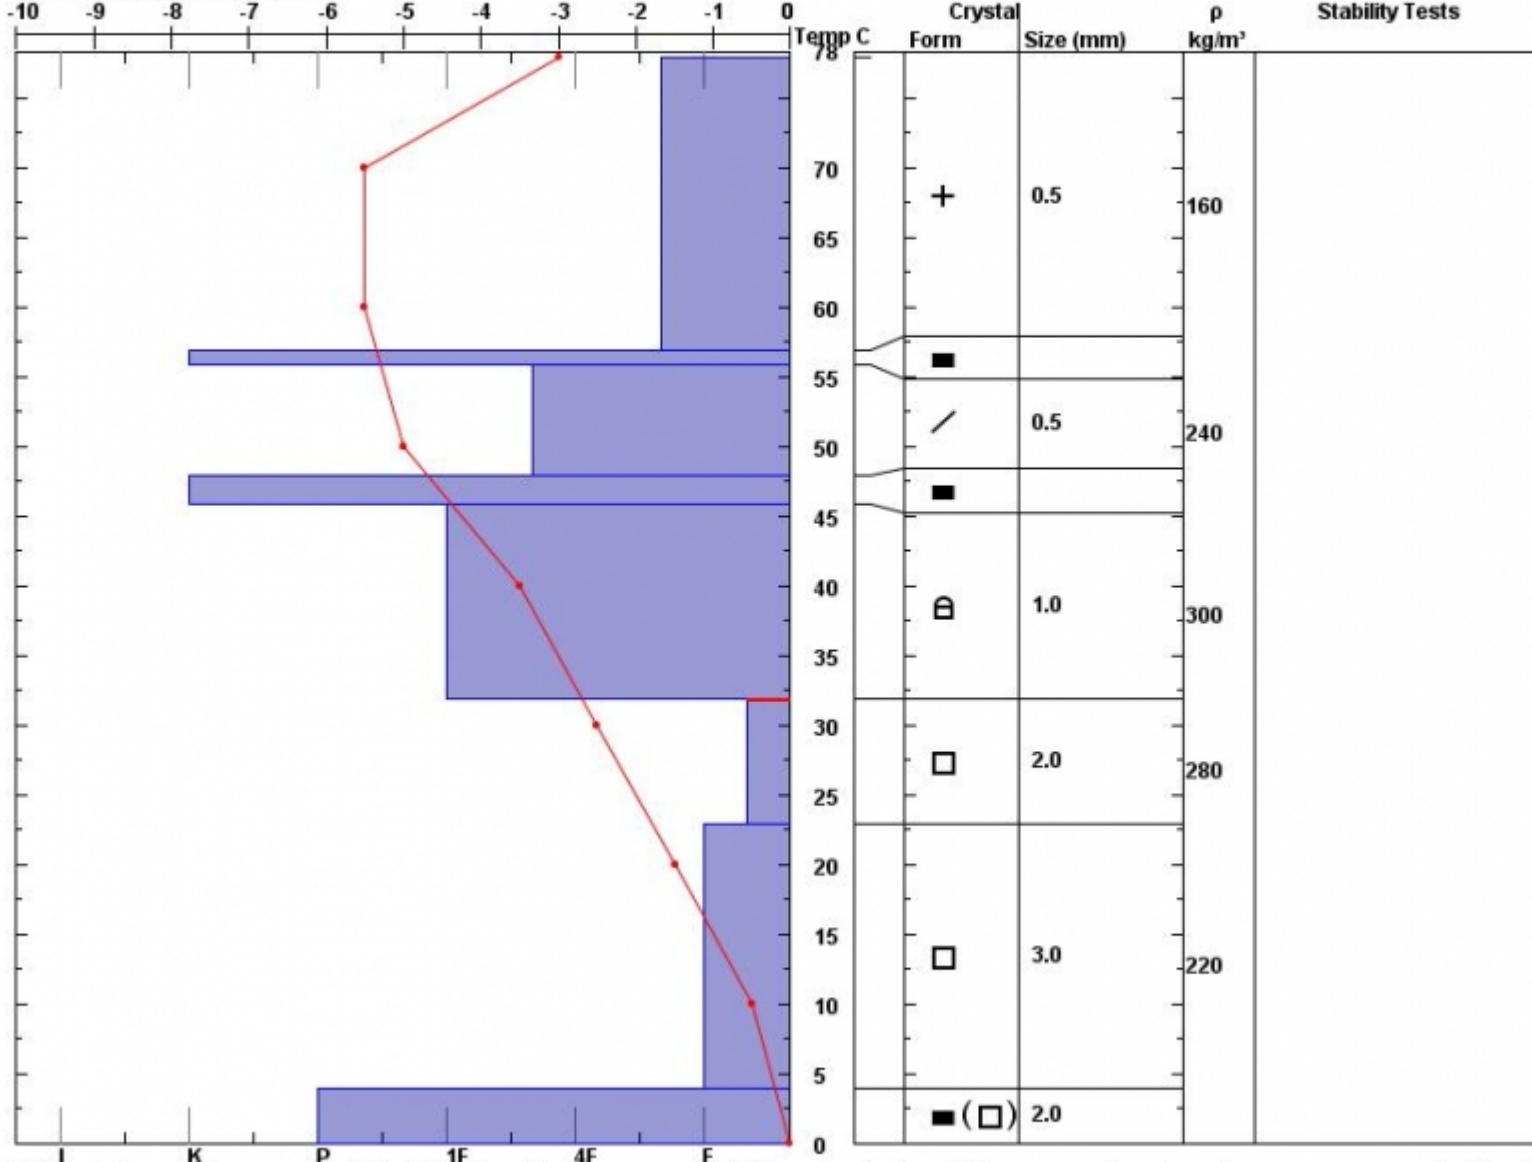

Snow Pit Profile
Cedar Mtn.
Madison, MT
 Elevation (ft) **8700**
 Aspect: **275**

Observer: **Ian Hoyer**
Tue Jan 07 12:00:00 MST 2014
 Co-ord:
 Slope: **10**
 Wind loading:

Stability on similar slopes:
 Air Temperature: **C**
 Sky Cover: **sky 8/8 covered**
 Precipitation: **Snow < 0.5 cm/hr**
 Wind: **Light Breeze**

Stability Test Notes:

Layer note
23:32: Pro

Specifics: **Collapsing, localized.**

Notes: Out conducting research. Out of 28 ECTs, all but one propagated with moderate force. We also experienced a collapse as we approached the s are still showing themselves to be reactive and unstable.