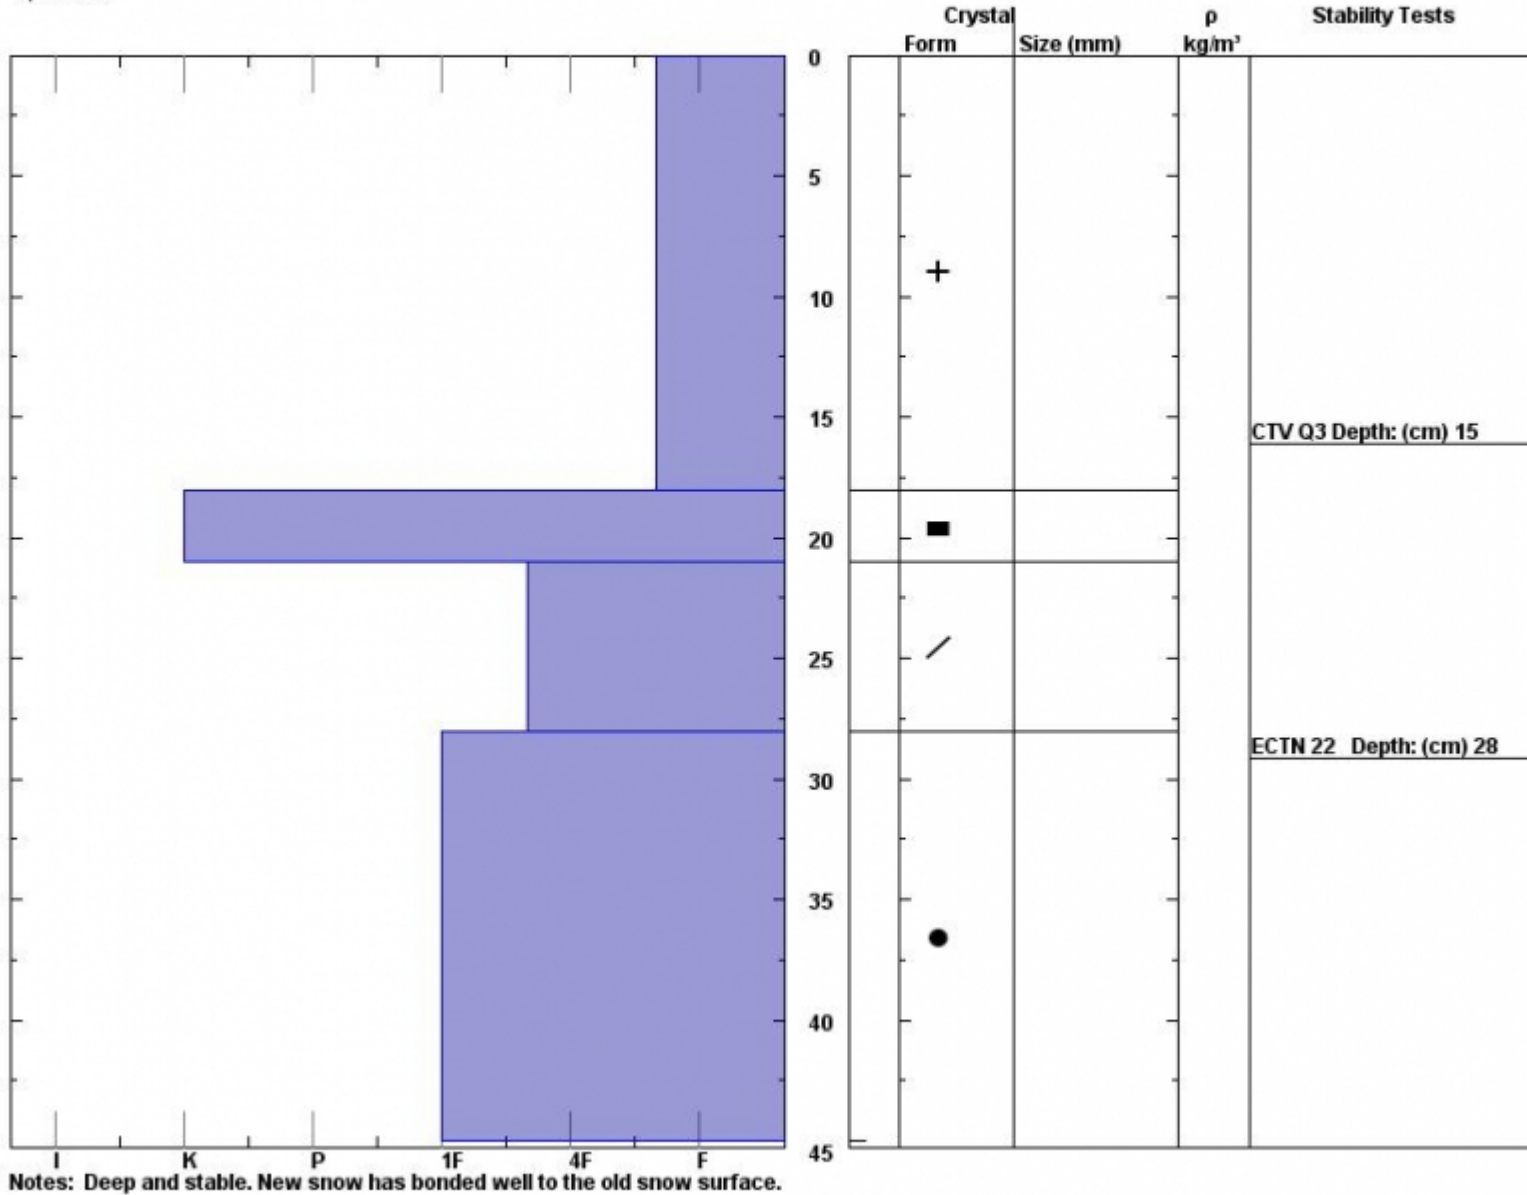

Snow Pit Profile
The Throne
Bridger, MT
 Elevation (ft) **8000**
 Aspect: **80**
 Specifics:

Observer: **Eric Knoff**
Mon Mar 18 14:12:18 MDT 2013
 Co-ord: **45.88429 N 110.95010 W**
 Slope: **27**
 Wind loading: **no**

Stability on similar slopes: **Good**
 Air Temperature: **-11 C**
 Sky Cover: **sky 8/8 covered**
 Precipitation: **Snow < 0.5 cm/hr**
 Wind: **NW Light Breeze**

Stability Test Notes: Layer notes

Forecast link: [GNFAC Avalanche Forecast for Wed Mar 20, 2013](#)
 No Region, 2013-03-18