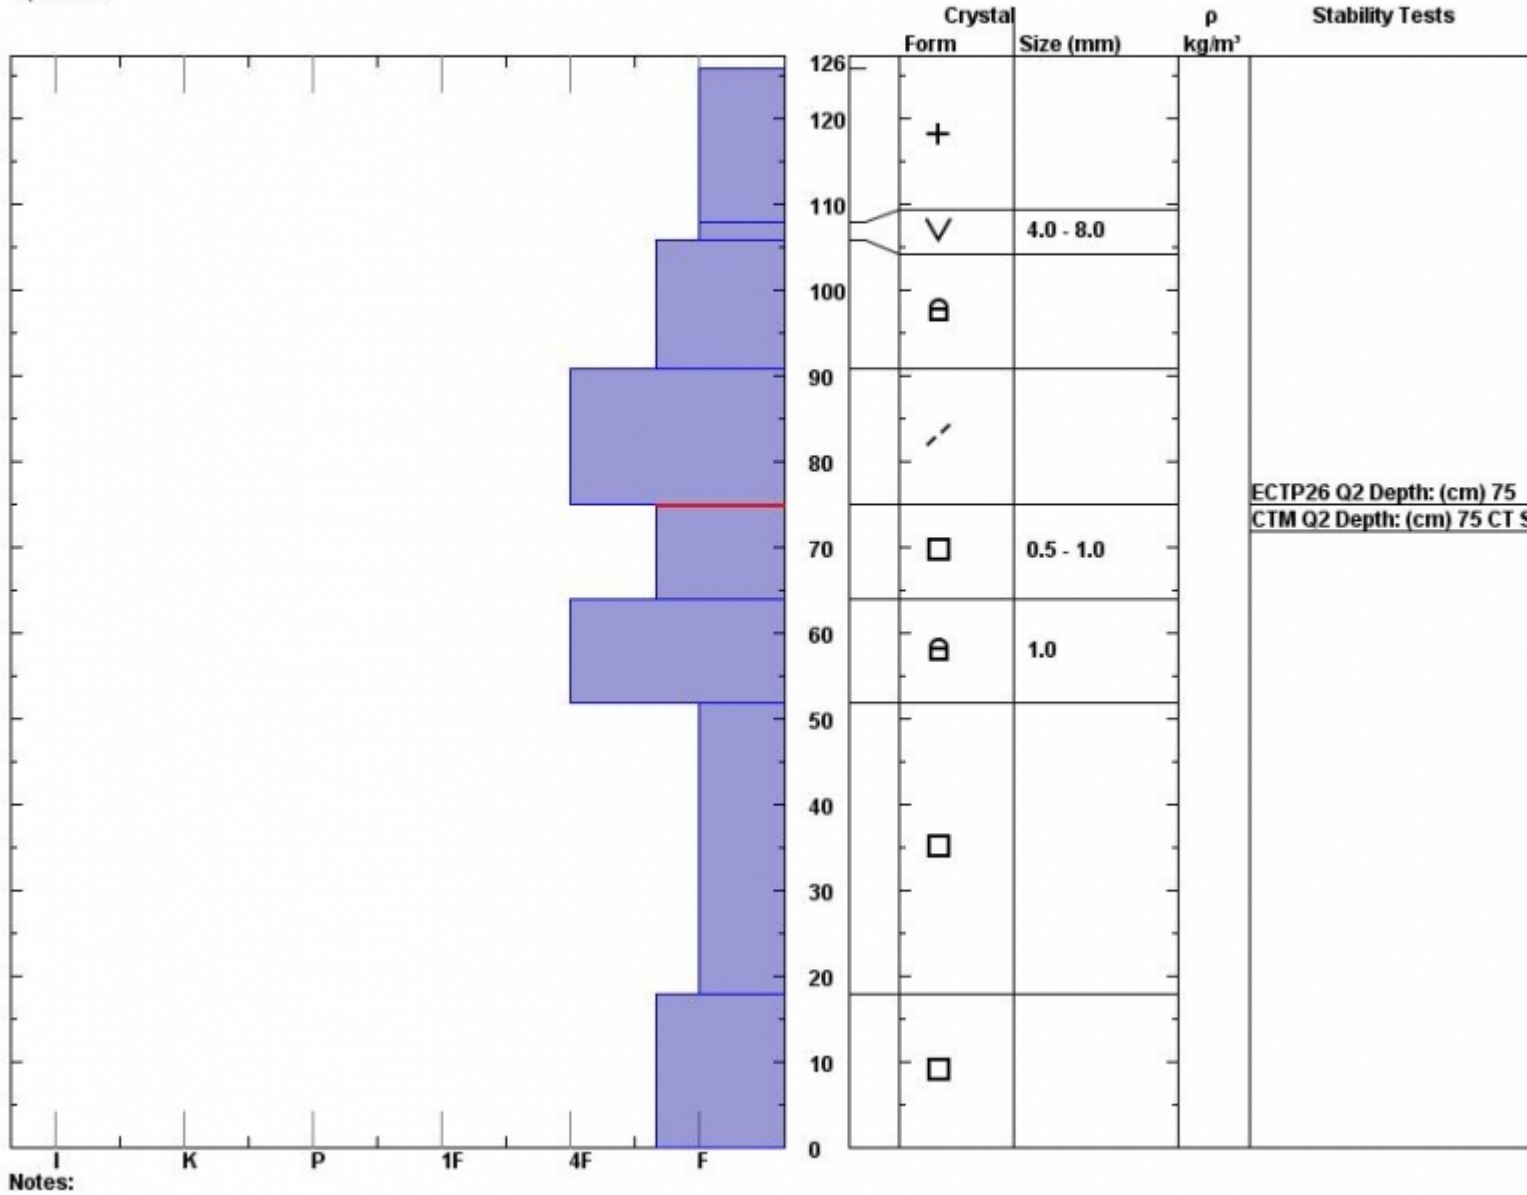

Snow Pit Profile
Bacon Rind
Southern Madison, MT
 Elevation (ft) **8843**
 Aspect: **50**
 Specifics:

Observer: **Doug Chabot**
Fri Feb 17 14:00:00 MST 2012
 Co-ord: **44.95944 N 111.09962 W**
 Slope: **20**
 Wind loading: **no**

Stability on similar slopes: **Good**
 Air Temperature: **C**
 Sky Cover: **Clear**
 Precipitation:
 Wind: **Calm**

PS10 HS126
 Stability Test Notes:

Layer note
64-75: Pro

Advisory Region
 Southern Madison