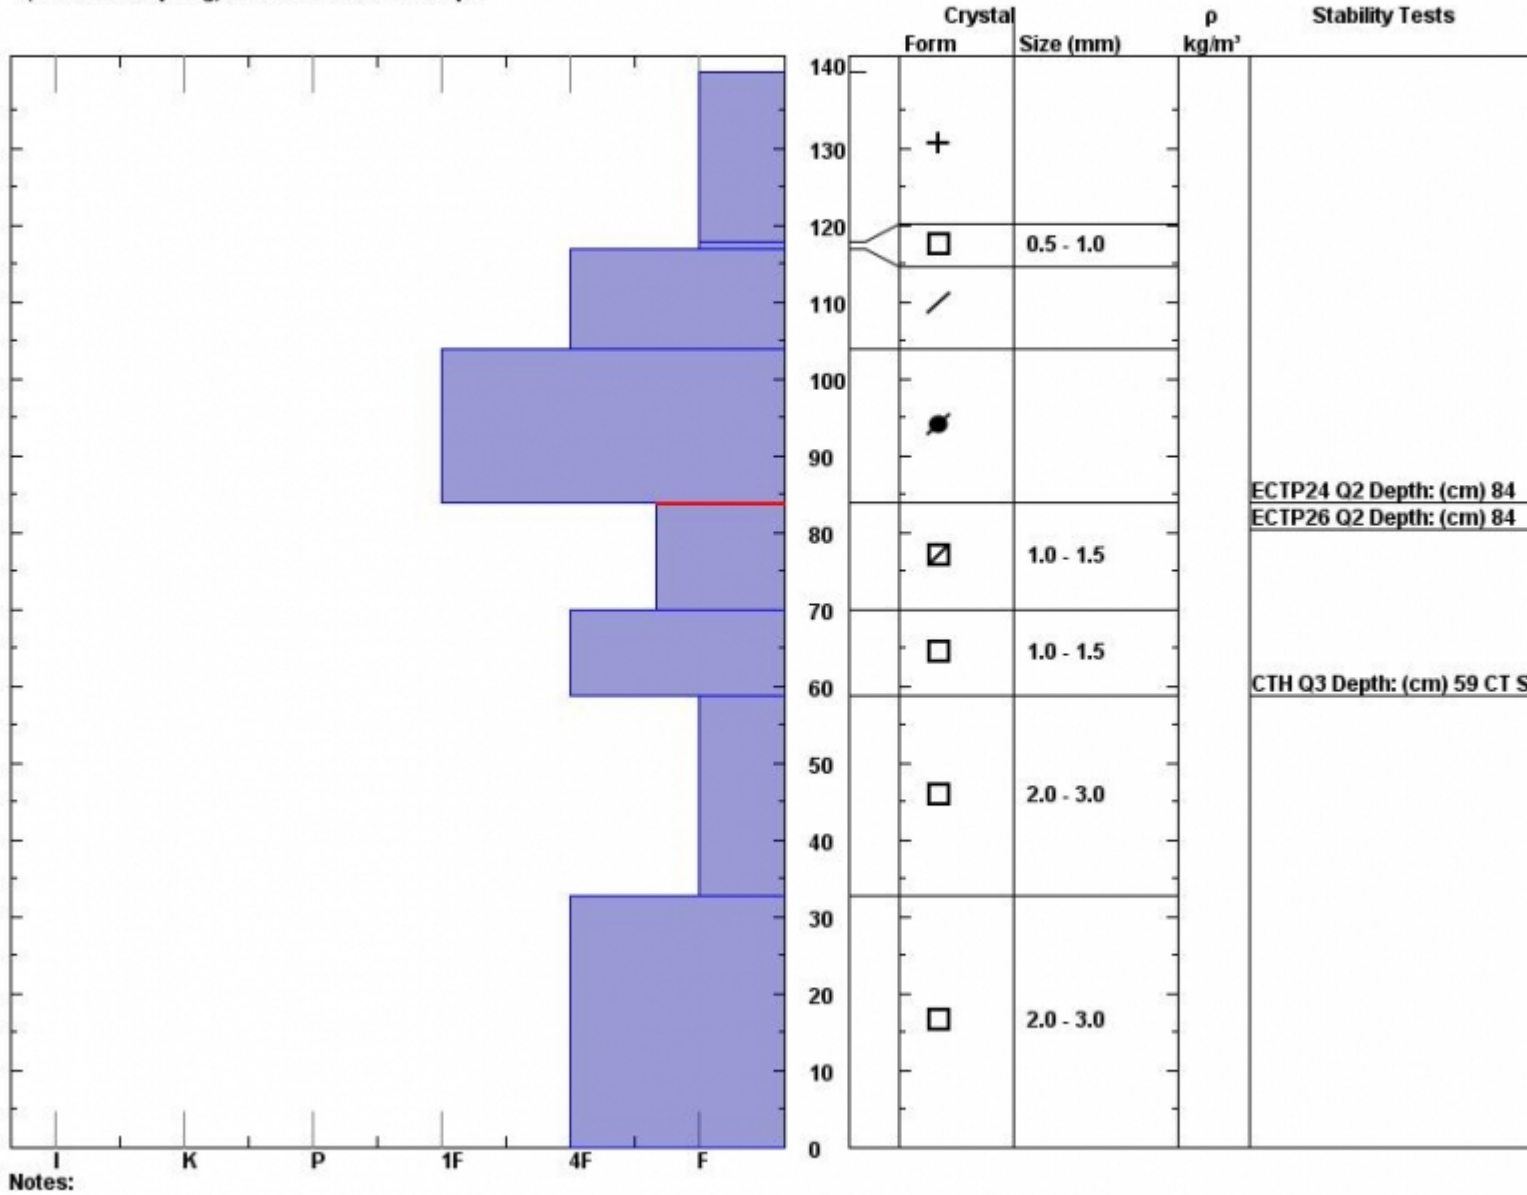

Snow Pit Profile
Ernie Miller
Southern Madison, MT
 Elevation (ft) **8870**
 Aspect: **80**
 Specifics: **Collapsing, localized. We skied slope.**

Observer: **Doug Chabot**
Fri Feb 17 11:07:00 MST 2012
 Co-ord: **44.95805 N 111.12955 W**
 Slope: **28**
 Wind loading: **previous**

Stability on similar slopes: **Good**
 Air Temperature: **-4 C**
 Sky Cover: **Clear**
 Precipitation: **None**
 Wind: **Calm**

PS15 HS140
 Stability Test Notes:

Layer note
70-84: Pro

Advisory Region
 Southern Madison