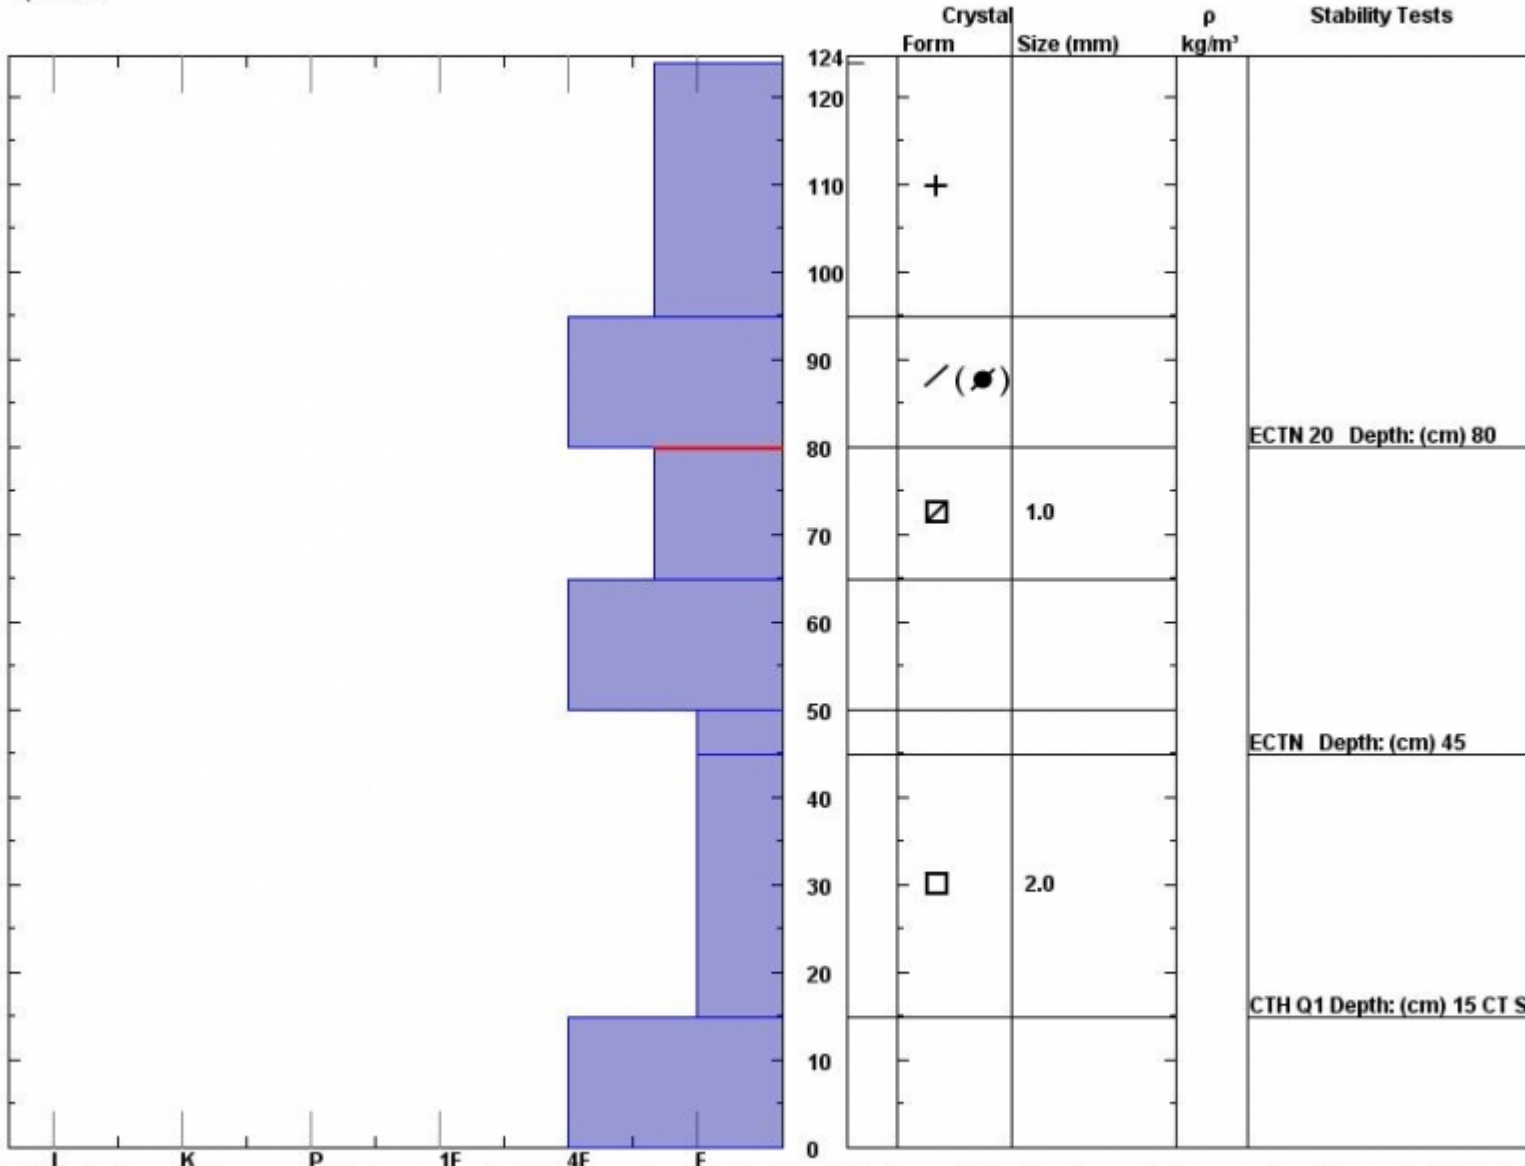

Snow Pit Profile
Yellow Mtn
Madison, MT
 Elevation (ft) **9280**
 Aspect: **60**
 Specifics:

Observer: **Mark Staples**
Thu Jan 26 12:30:00 MST 2012
 Co-ord: **45.29873 N 111.31958 W**
 Slope: **29**
 Wind loading: **no**

Stability on similar slopes: **Fair**
 Air Temperature: **C**
 Sky Cover: **Clear**
 Precipitation:
 Wind:

Stability Test Notes:
 Layer note:
65-80: Pro

Notes: Boot pen. to the ground. Weak snowpack, but lacking structure? load? both? to be unstable. Nearby on similar aspect we triggered a thick wind
 facets over rocks.