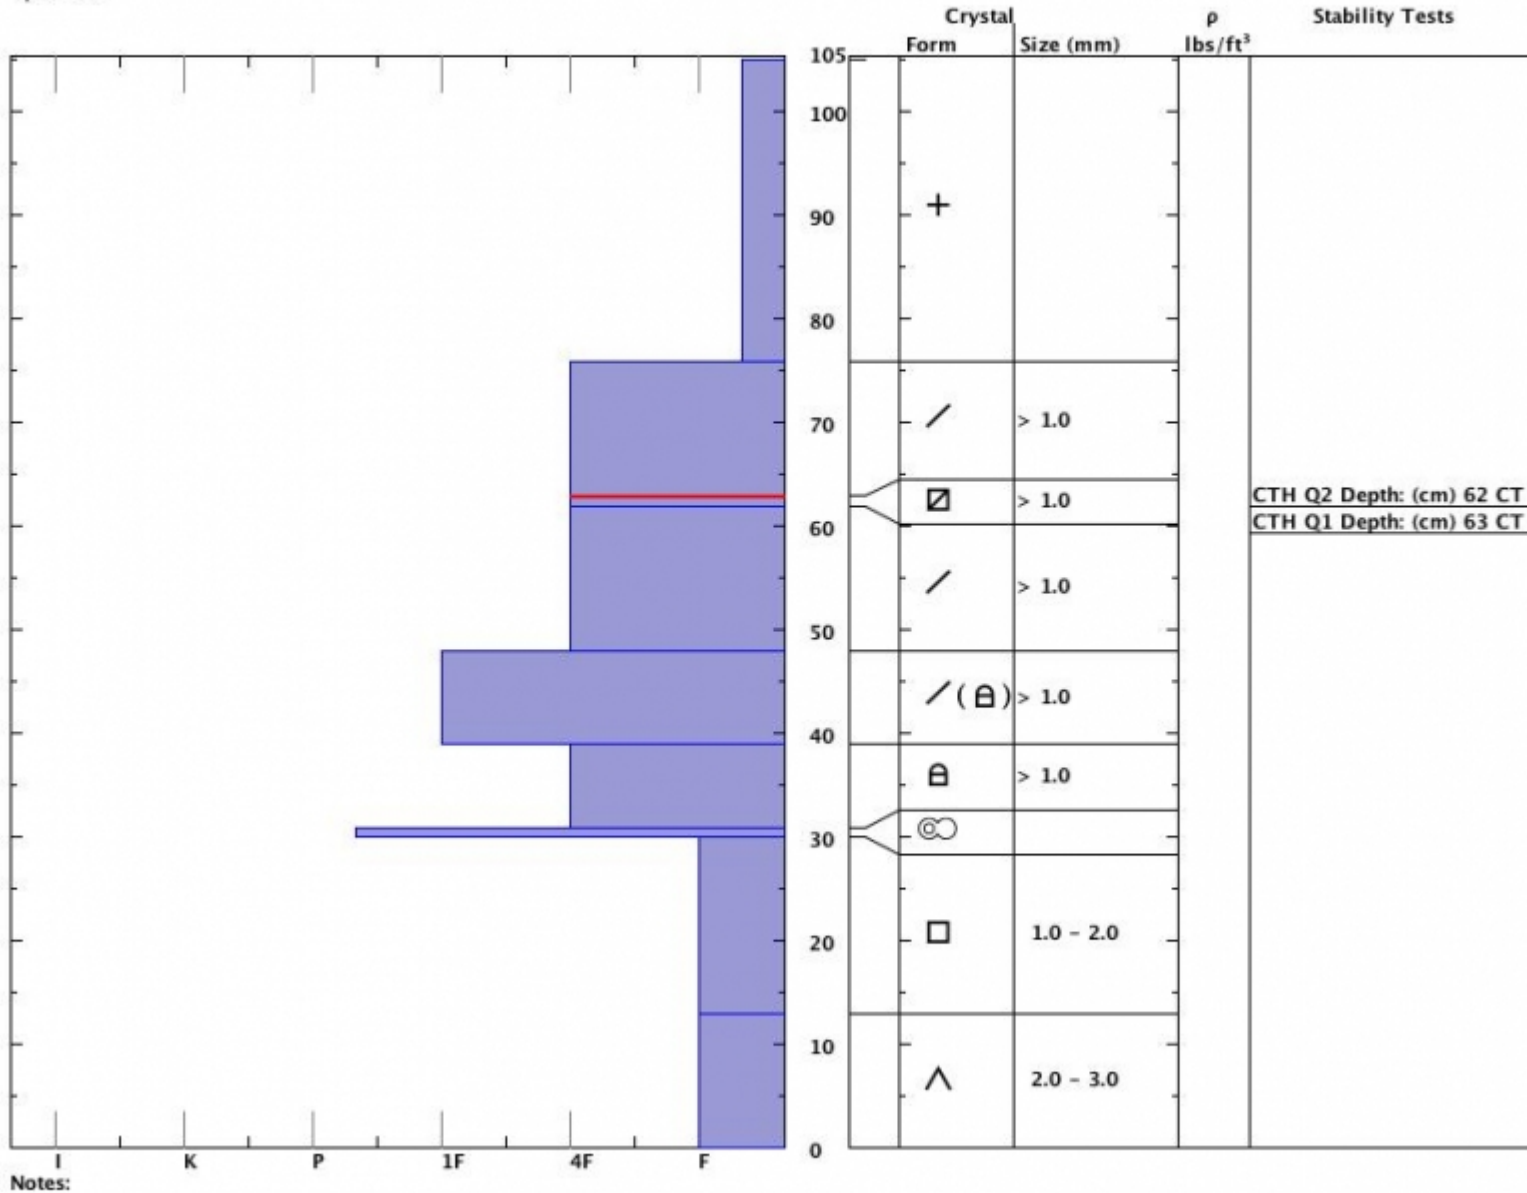

Snow Pit Profile
Beehive Basin
Northern Madison, MT
 Elevation (ft) **8315**
 Aspect: **30**
 Specifics:

Observer: **Marcie Hahn-Knoff**
Fri Dec 23 11:30:00 MST 2011
 Co-ord: **N W**
 Slope: **28**
 Wind loading: **no**

Stability on similar slopes: **Good**
 Air Temperature: **25 F**
 Sky Cover: **sky < 2/8 covered**
 Precipitation: **None**
 Wind: **NW Calm**

HS105
 Stability Test Notes:
63: Buried NSF

Layer note:
63-76: Bu
62-63: Pr