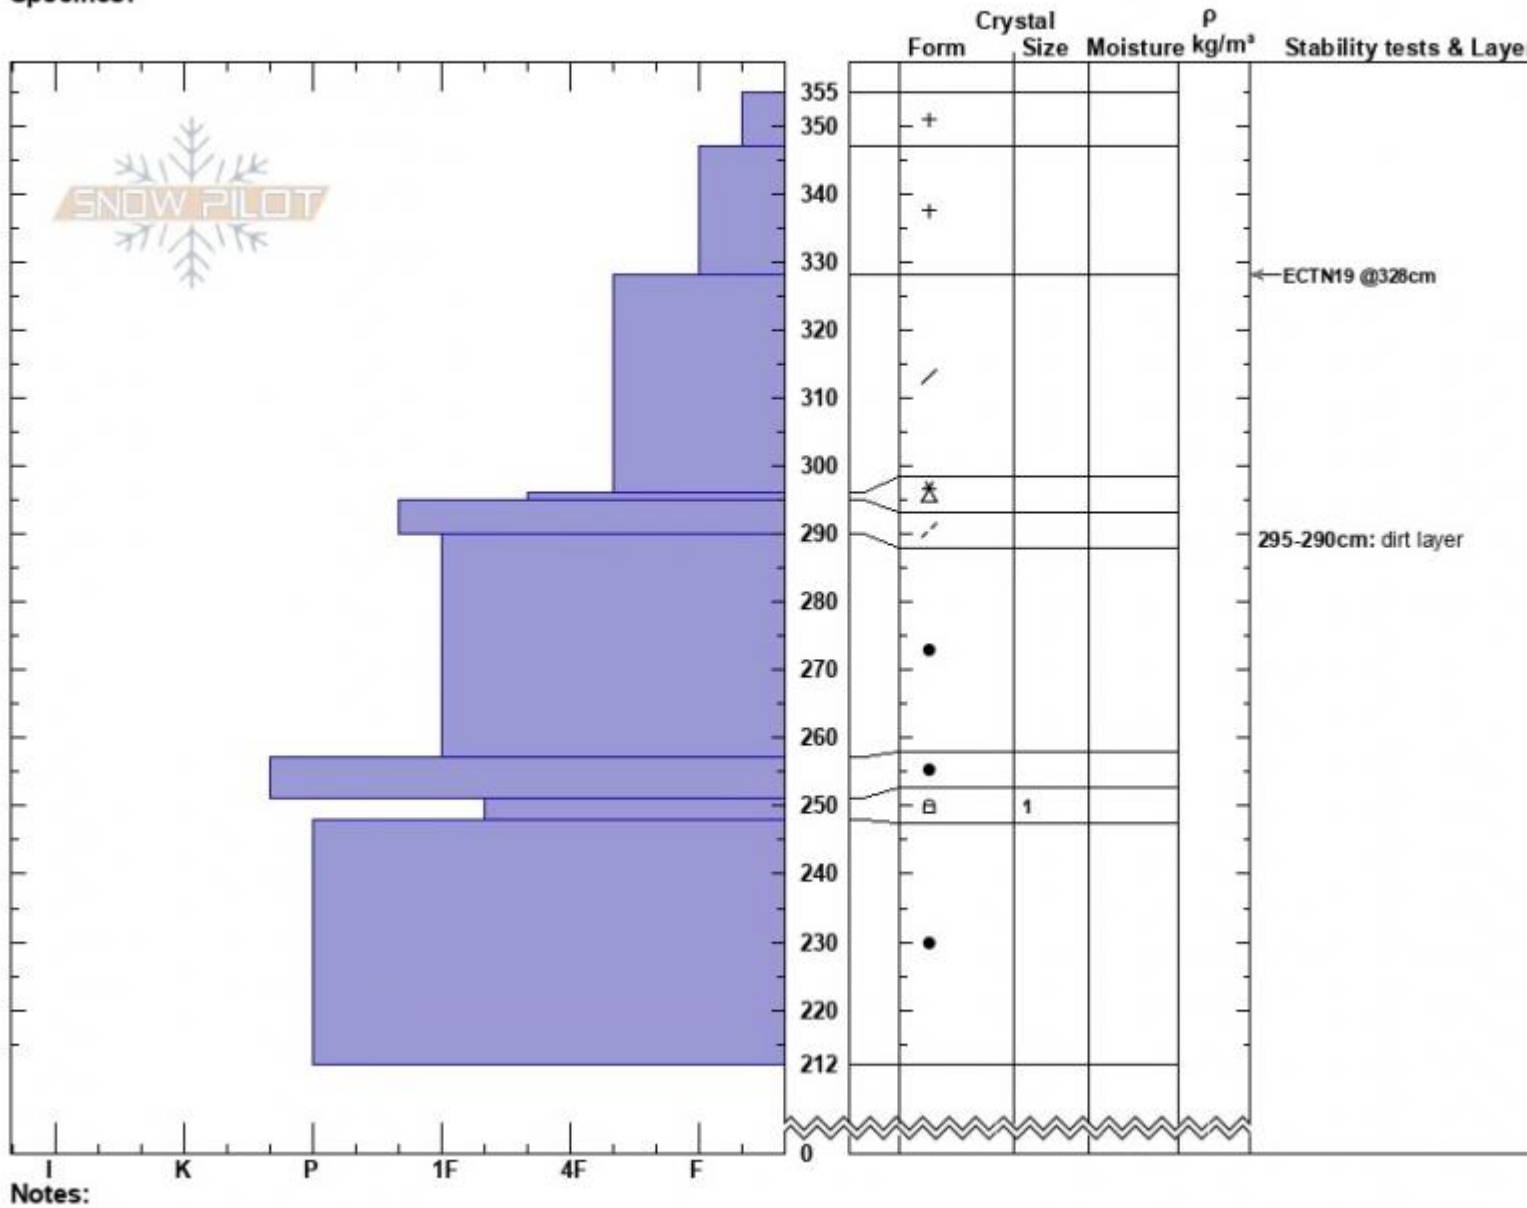

Almost Died  
 Cooke City  
 MT  
 Elevation: 9521 ft  
 Aspect: 55°  
 Specifics:

Haylee Darby  
 03/23/2025 - 1:00pm  
 Co-ord: 45.05043N, -109.93170W  
 Slope Angle: 27°  
 Wind Loading: previous

Stability:  
 Air Temperature: -7°C  
 Sky Cover: OVC  
 Precipitation: S2  
 Wind: W Moderate

HS:355 Layer Notes:  
 295-290cm: dirt layer

Advisory Region  
 Cooke City  
 Longitude  
 -109.95W

Latitude

45.05N

Cooke City, 2025-03-23