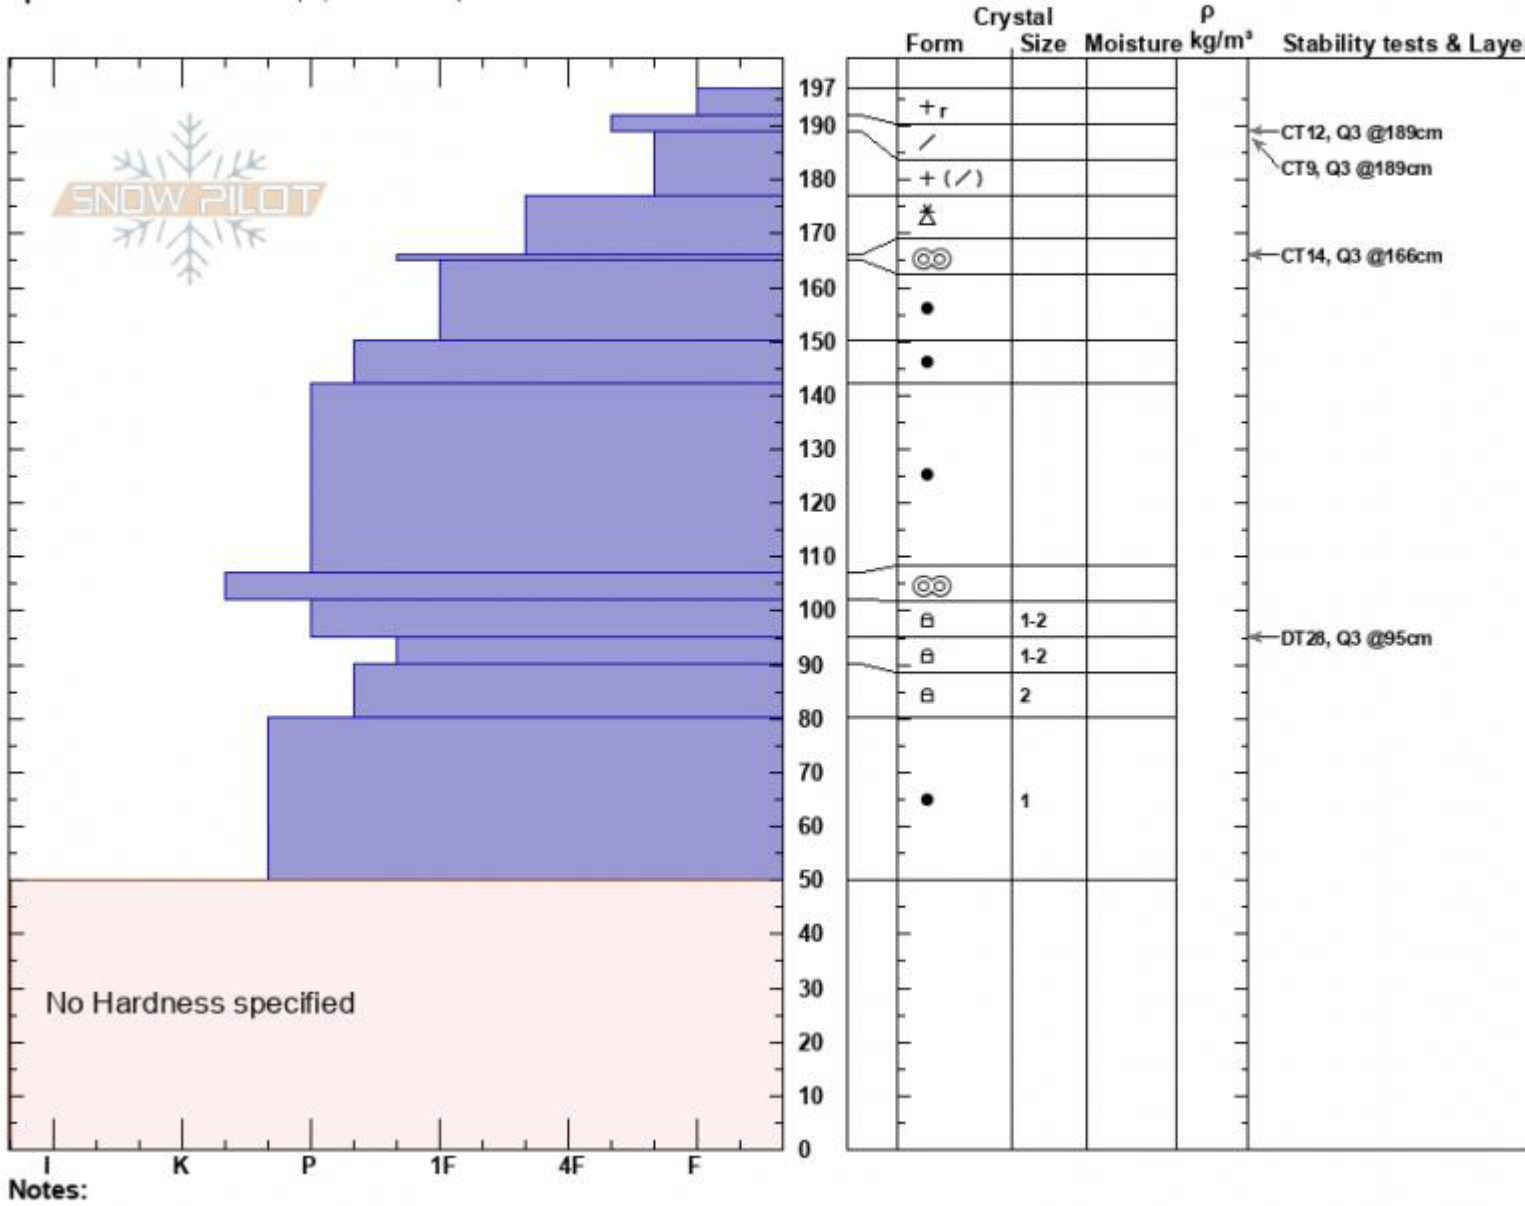

Texas Meadow
 Bridger Range
 MT
 Elevation: 7700 ft
 Aspect: 69°
 Specifics: Ski tracks on slope; We skied slope

Alex Marienthal
 03/20/2025 - 4:00pm
 Co-ord: 45.83999N, -110.93316W
 Slope Angle: 32°
 Wind Loading:

Stability: Good
 Air Temperature:
 Sky Cover: OVC
 Precipitation: S-1
 Wind: Calm

HS:197 Layer Notes:
 189-177cm: Problematic layer

Advisory Region
 Bridger Range
 Longitude
 -110.93W
 Latitude
 45.84N
 Bridger Range, 2025-03-20