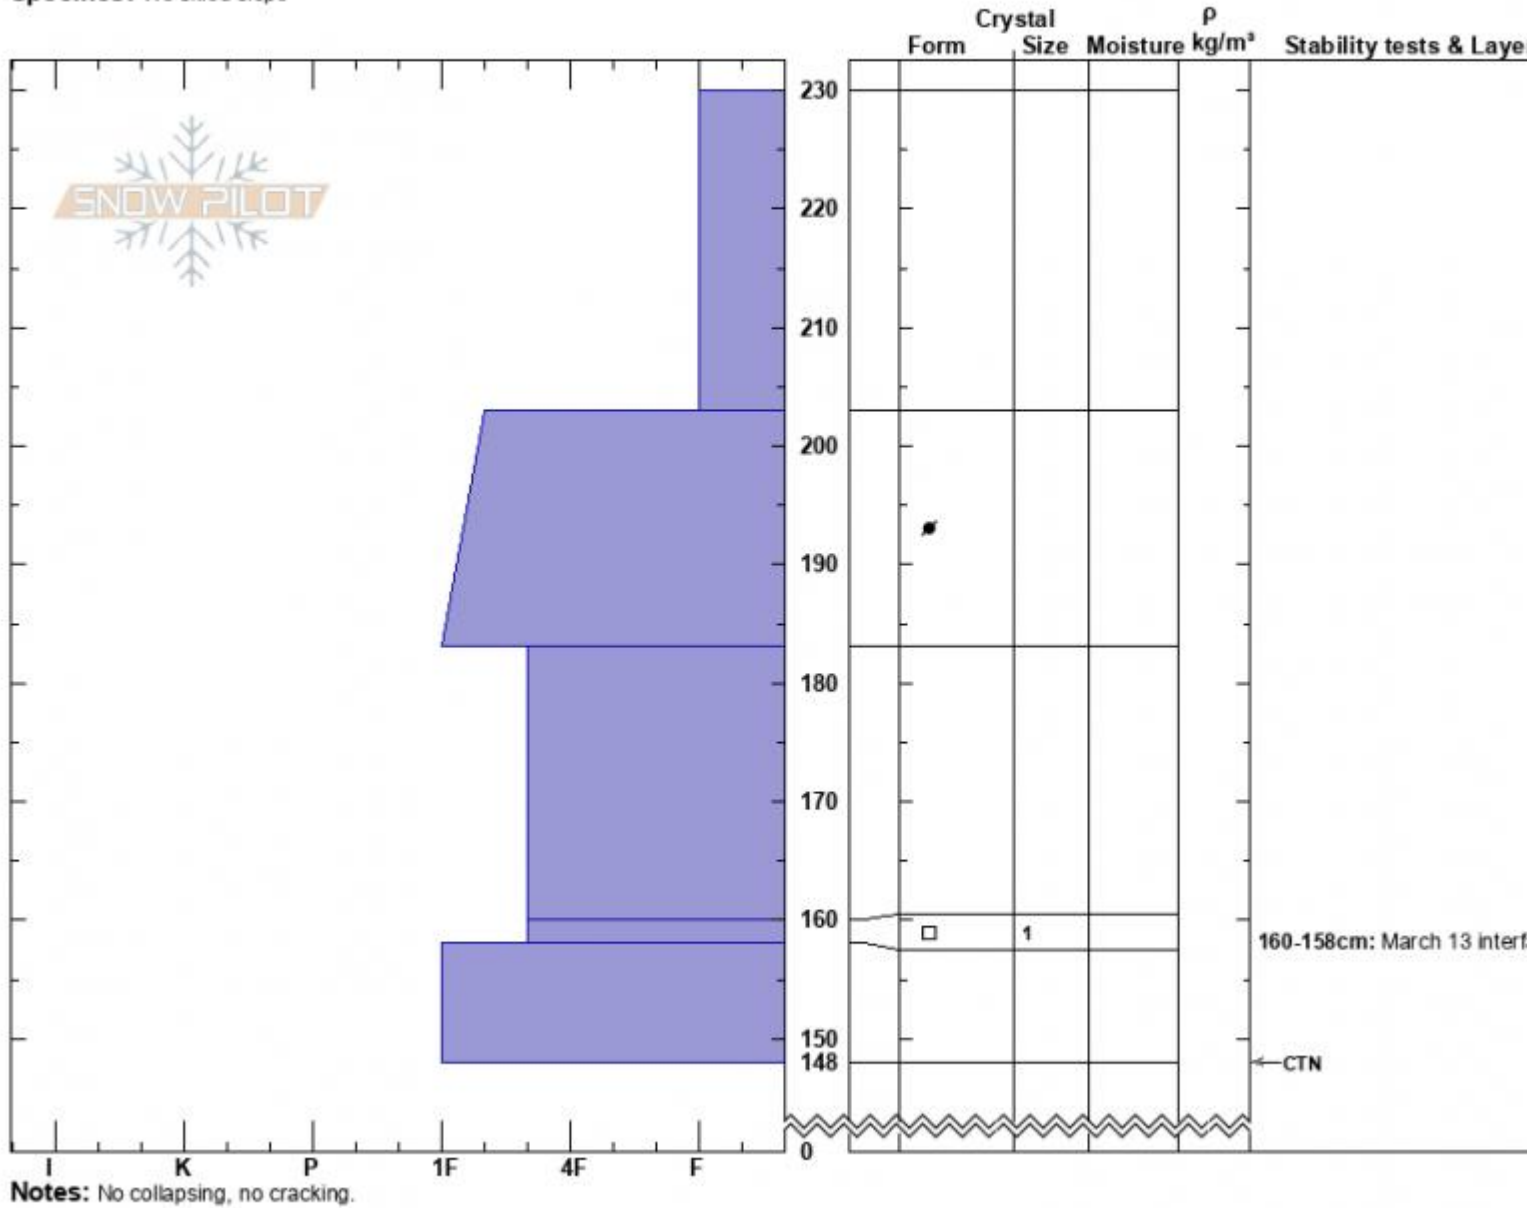

south of Cooke City
Absaroka Range
MT
Elevation: 9500 ft
Aspect: 67°
Specifics: We skied slope

Beau Fredlund
03/19/2025 - 11:00am
Co-ord: 44.99783N, -109.95031E
Slope Angle: 27°
Wind Loading:

Stability:
Air Temperature:
Sky Cover: BKN
Precipitation:
Wind:

HS:230 Layer Notes:
160-158cm: March 13 interface
160-158cm: Problematic layer

The snow surface was becoming damp on solar aspects when we skied back to Cooke City around noon.

Advisory Region
Cooke City
Longitude
-109.94W

Latitude

45.02N

Cooke City, 2025-03-19