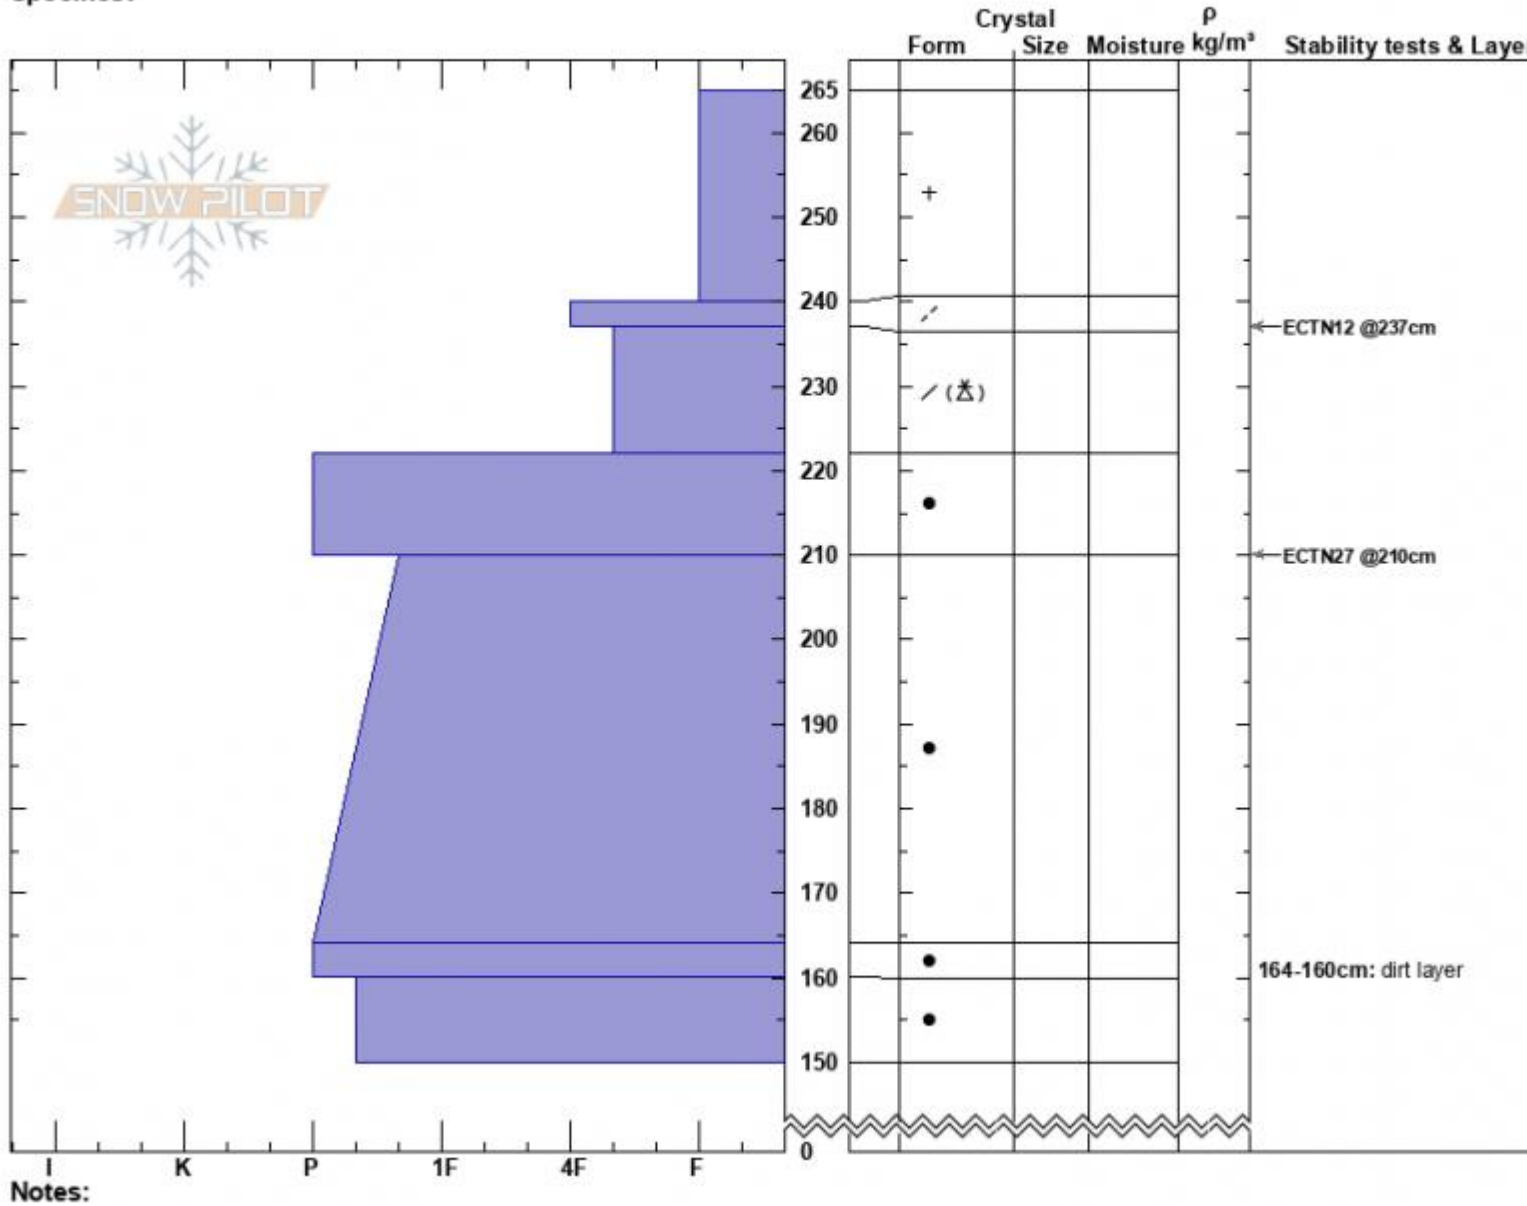

Lawnmower Main Face  
 Absaroka Range  
 MT  
 Elevation: 8947 ft  
 Aspect: 336°  
 Specifics:

Haylee Darby  
 03/19/2025 - 1:45pm  
 Co-ord: 45.50401N, -110.49331W  
 Slope Angle: 22°  
 Wind Loading: no

Stability:  
 Air Temperature: -2°C  
 Sky Cover: CLR  
 Precipitation: NO  
 Wind: SW Light Breeze

HS:265    Layer Notes:  
 164-160cm: dirt layer

Advisory Region  
 Out of Advisory Area  
 Longitude  
 -110.50W  
 Latitude  
 45.51N  
 Out of Advisory Area, 2025-03-19