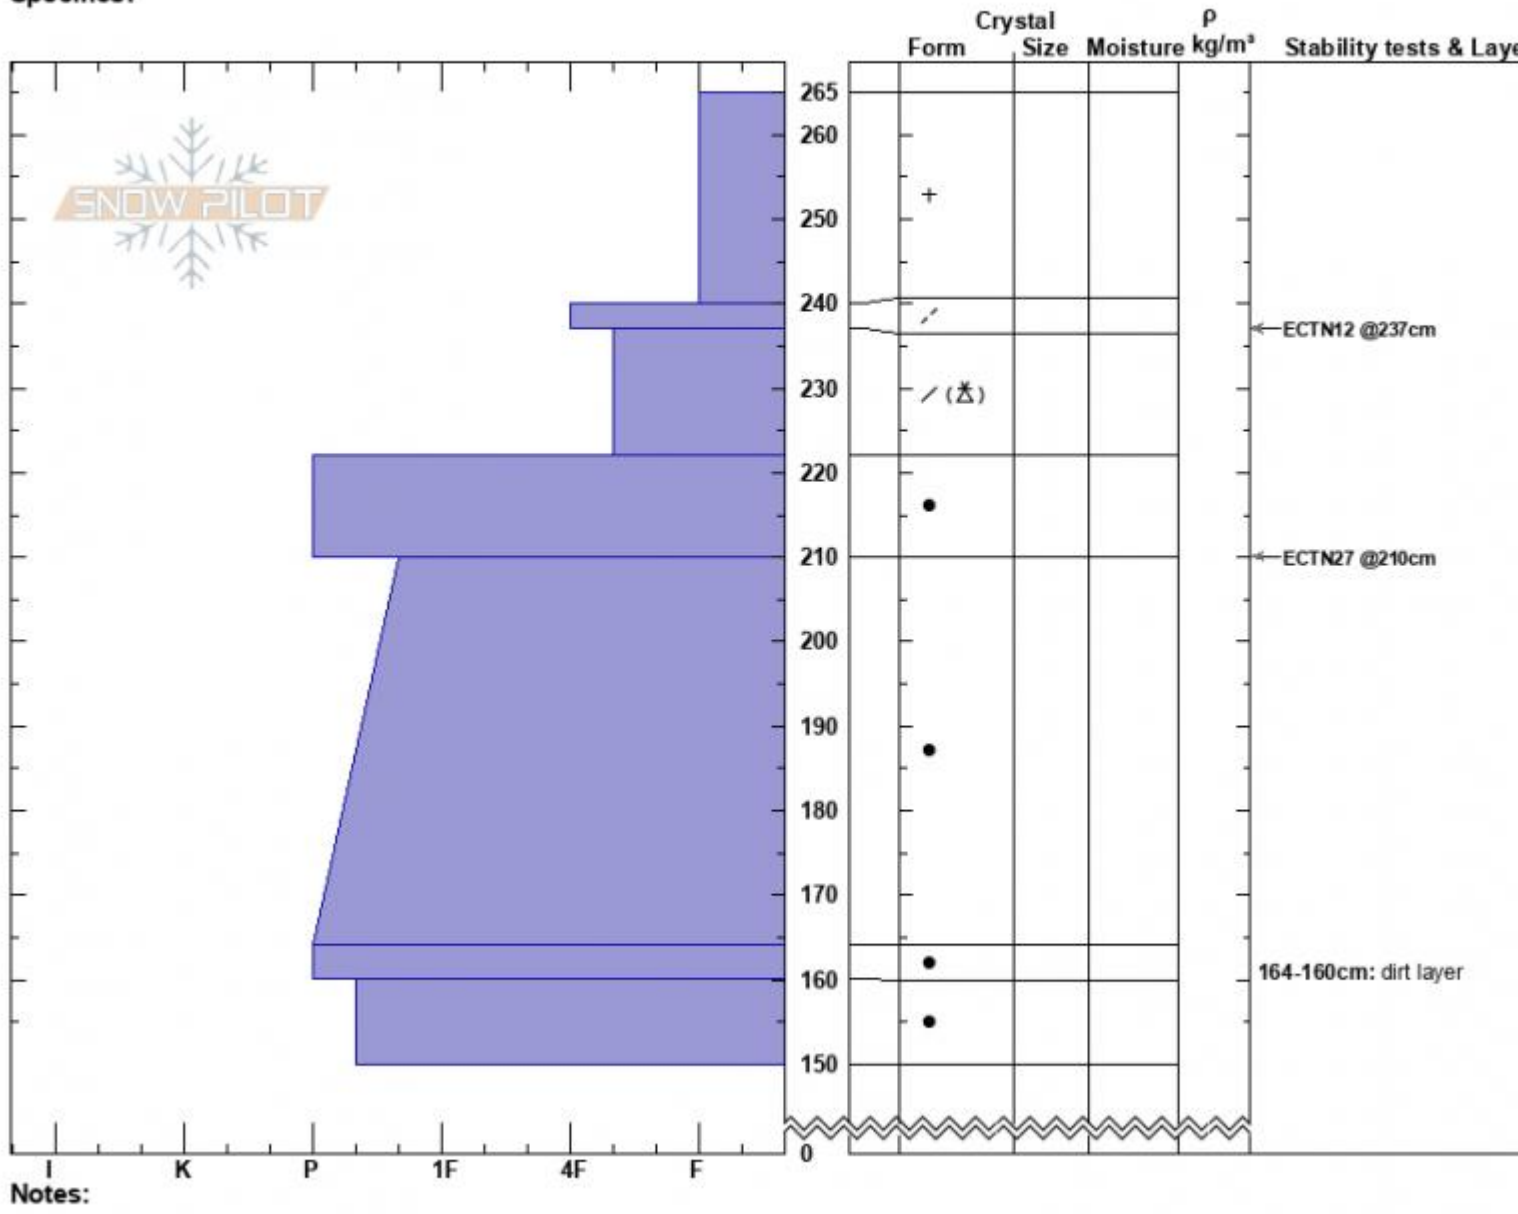

Lawnmower Main Face
 Absaroka Range
 MT
 Elevation: 8947 ft
 Aspect: 336°
 Specifics:

Haylee Darby
 03/19/2025 - 1:45pm
 Co-ord: 45.50401N, -110.49331W
 Slope Angle: 22°
 Wind Loading: no

Stability:
 Air Temperature: -2°C
 Sky Cover: CLR
 Precipitation: NO
 Wind: SW Light Breeze

HS:265 Layer Notes:
 164-160cm: dirt layer

Advisory Region
 Out of Advisory Area
 Longitude
 -110.50W
 Latitude
 45.51N
 Out of Advisory Area, 2025-03-19