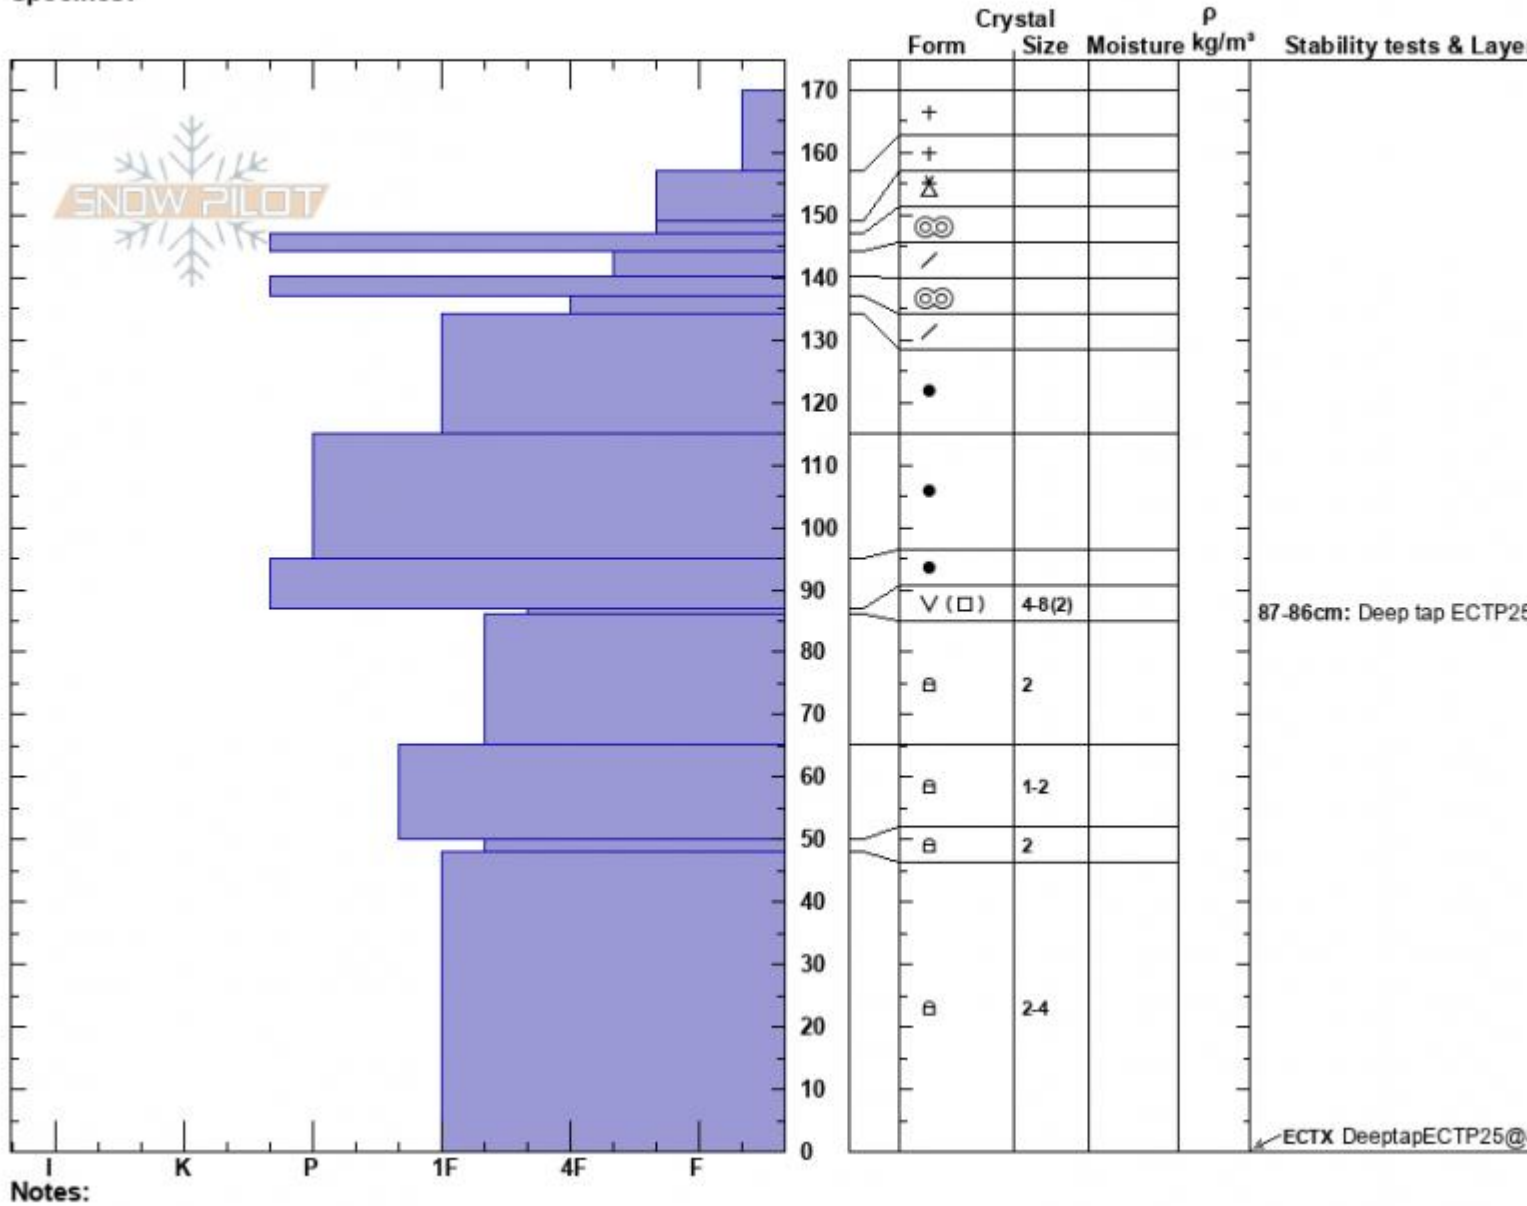

T Fork Wildernss Bndry  
 Madison Range-S  
 MT  
 Elevation: 8850 ft  
 Aspect: 270°  
 Specifics:

Alex Marienthal  
 03/15/2025 - 12:33am  
 Co-ord: 44.97642N, -111.35879W  
 Slope Angle: 23°  
 Wind Loading:

Stability: Fair  
 Air Temperature:  
 Sky Cover: OVC  
 Precipitation: S1  
 Wind: SW Light Breeze

HS:170  
 PF:35  
**Layer Notes:**  
 87-86cm: Deep tap ECTP25, CP  
 87-86cm: Problematic layer

Advisory Region  
 Southern Madison  
 Longitude  
 -111.27W  
 Latitude  
 45.06N  
 Southern Madison, 2025-03-15