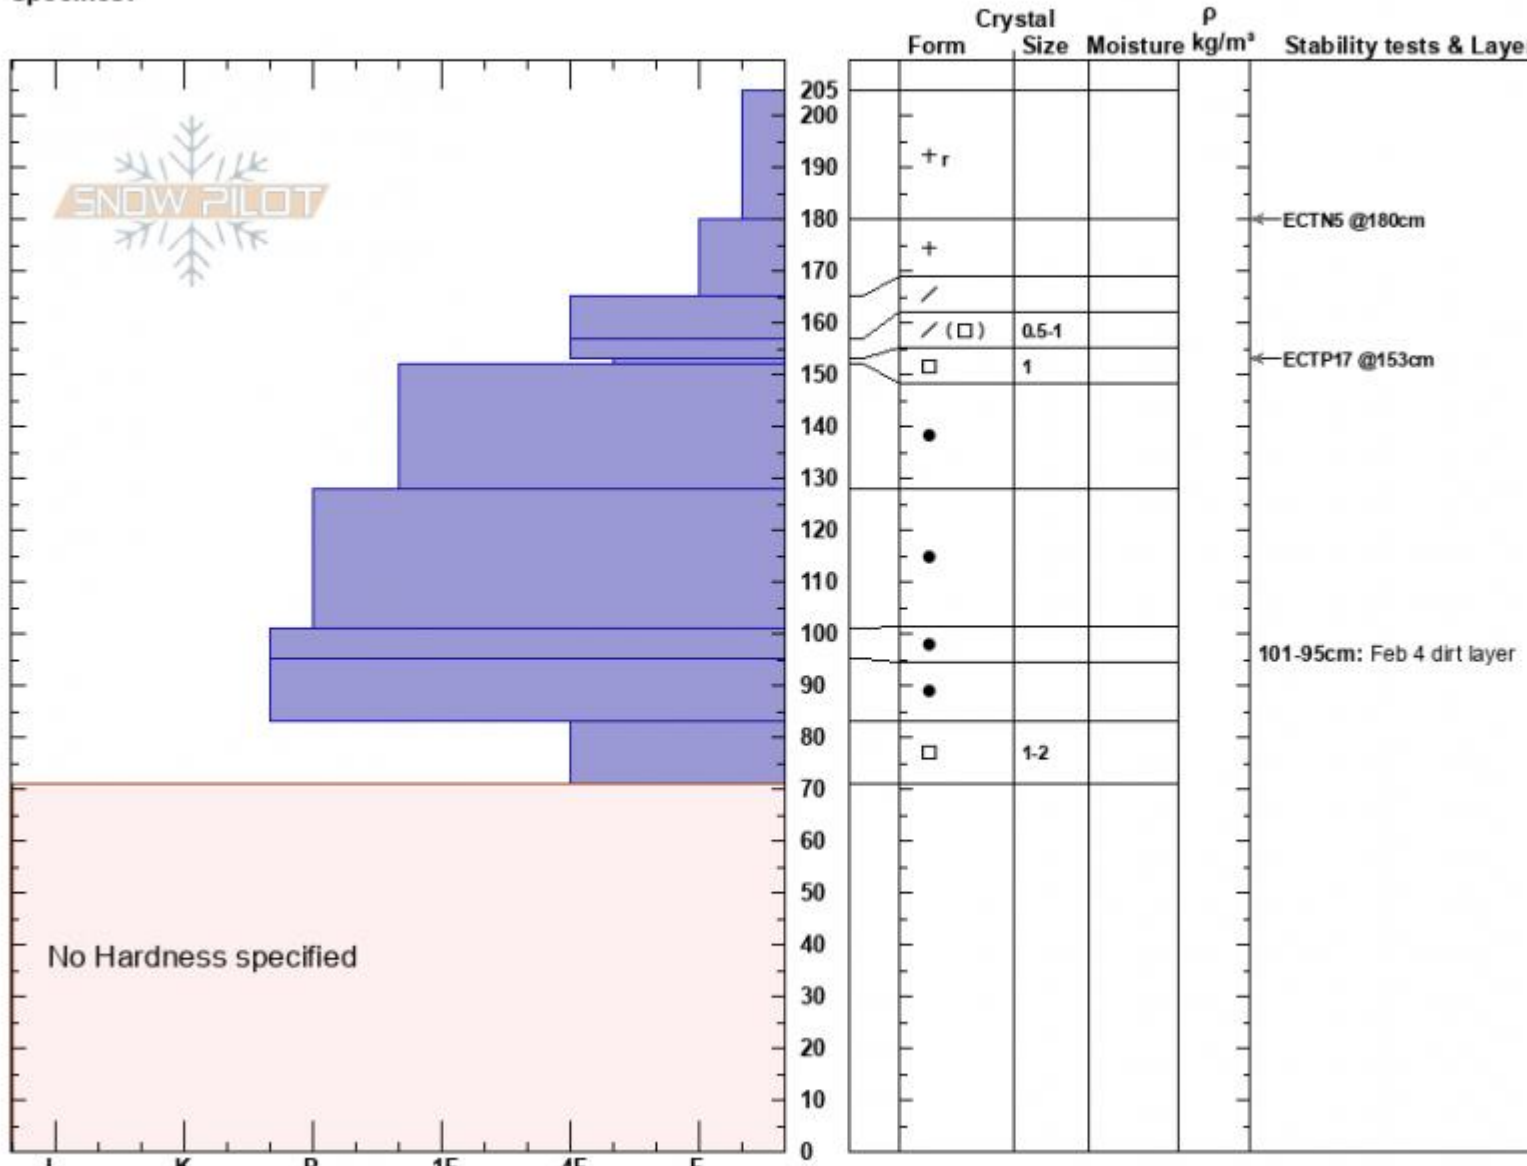

Tepee Basin
 Madison Range-S
 MT
 Elevation: 8856 ft
 Aspect: 70°
 Specifics:

Alex Marienthal
 03/16/2025 - 11:55am
 Co-ord: 44.89855N, -111.18493W
 Slope Angle: 21°
 Wind Loading: no

Stability: Poor
 Air Temperature: -5°C
 Sky Cover: OVC
 Precipitation: S2
 Wind: SW Moderate

HS:205
 PF:65
 Layer Notes:
 153-152cm: Problematic layer
 101-95cm: Feb 4 dirt layer

Notes: We dug two other pits. One on a SE facing slope at 9000' and one on a N facing slope at 9200'. The SE pit had a thick crust below the recent snow, the new snow and below the crust. The north facing pit had ECTP6 in the middle of 70cm of storm snow, and ECTP22 below the storm snow on sma

Advisory Region
 Southern Madison
 Longitude
 -111.19W
 Latitude
 44.90N
 Southern Madison, 2025-03-17