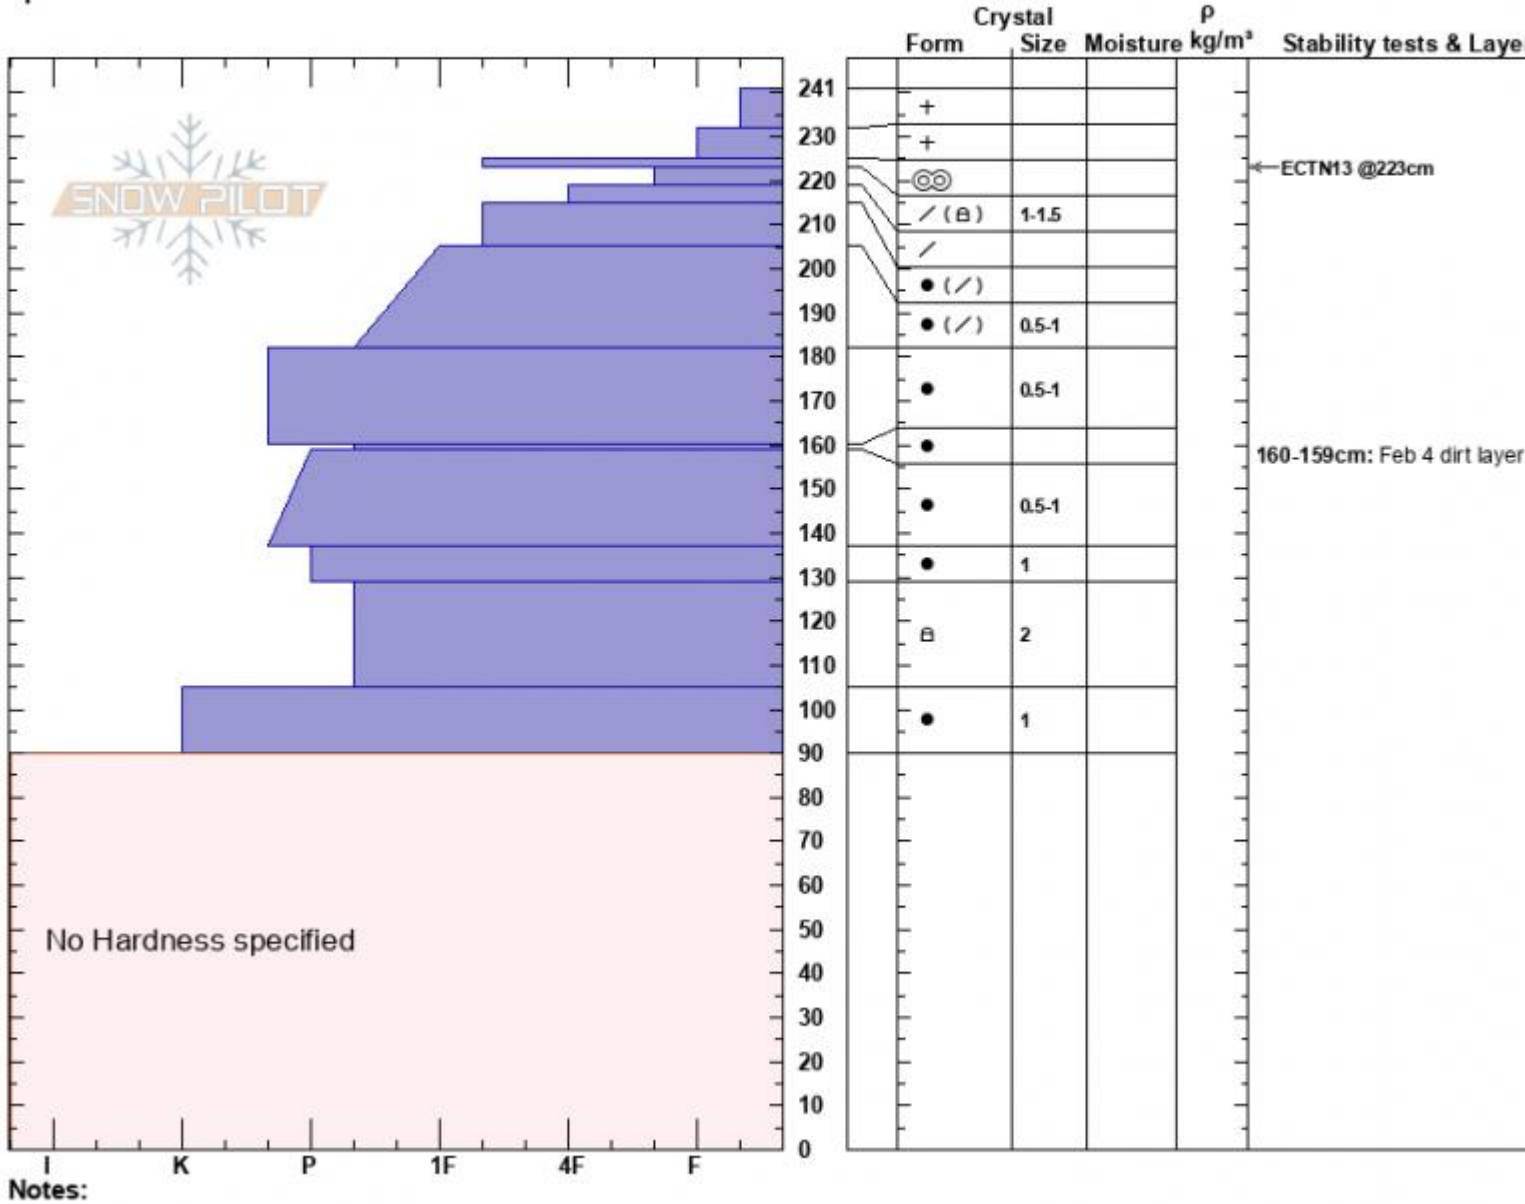

Miller Rdge radio tower  
 Cooke City  
 MT  
 Elevation: 9312 ft  
 Aspect: 60°  
 Specifics:

Alex Marienthal  
 03/14/2025 - 11:30am  
 Co-ord: 45.03164N, -109.94716W  
 Slope Angle: 31°  
 Wind Loading: no

Stability: Good  
 Air Temperature:  
 Sky Cover: BKN  
 Precipitation: S-1  
 Wind: Calm

HS:241  
 PF:50  
 PS: 15  
**Layer Notes:**  
 241-232cm: Problematic layer  
 160-159cm: Feb 4 dirt layer

Advisory Region  
 Cooke City  
 Longitude  
 -109.97W  
 Latitude  
 45.04N  
 Cooke City, 2025-03-14