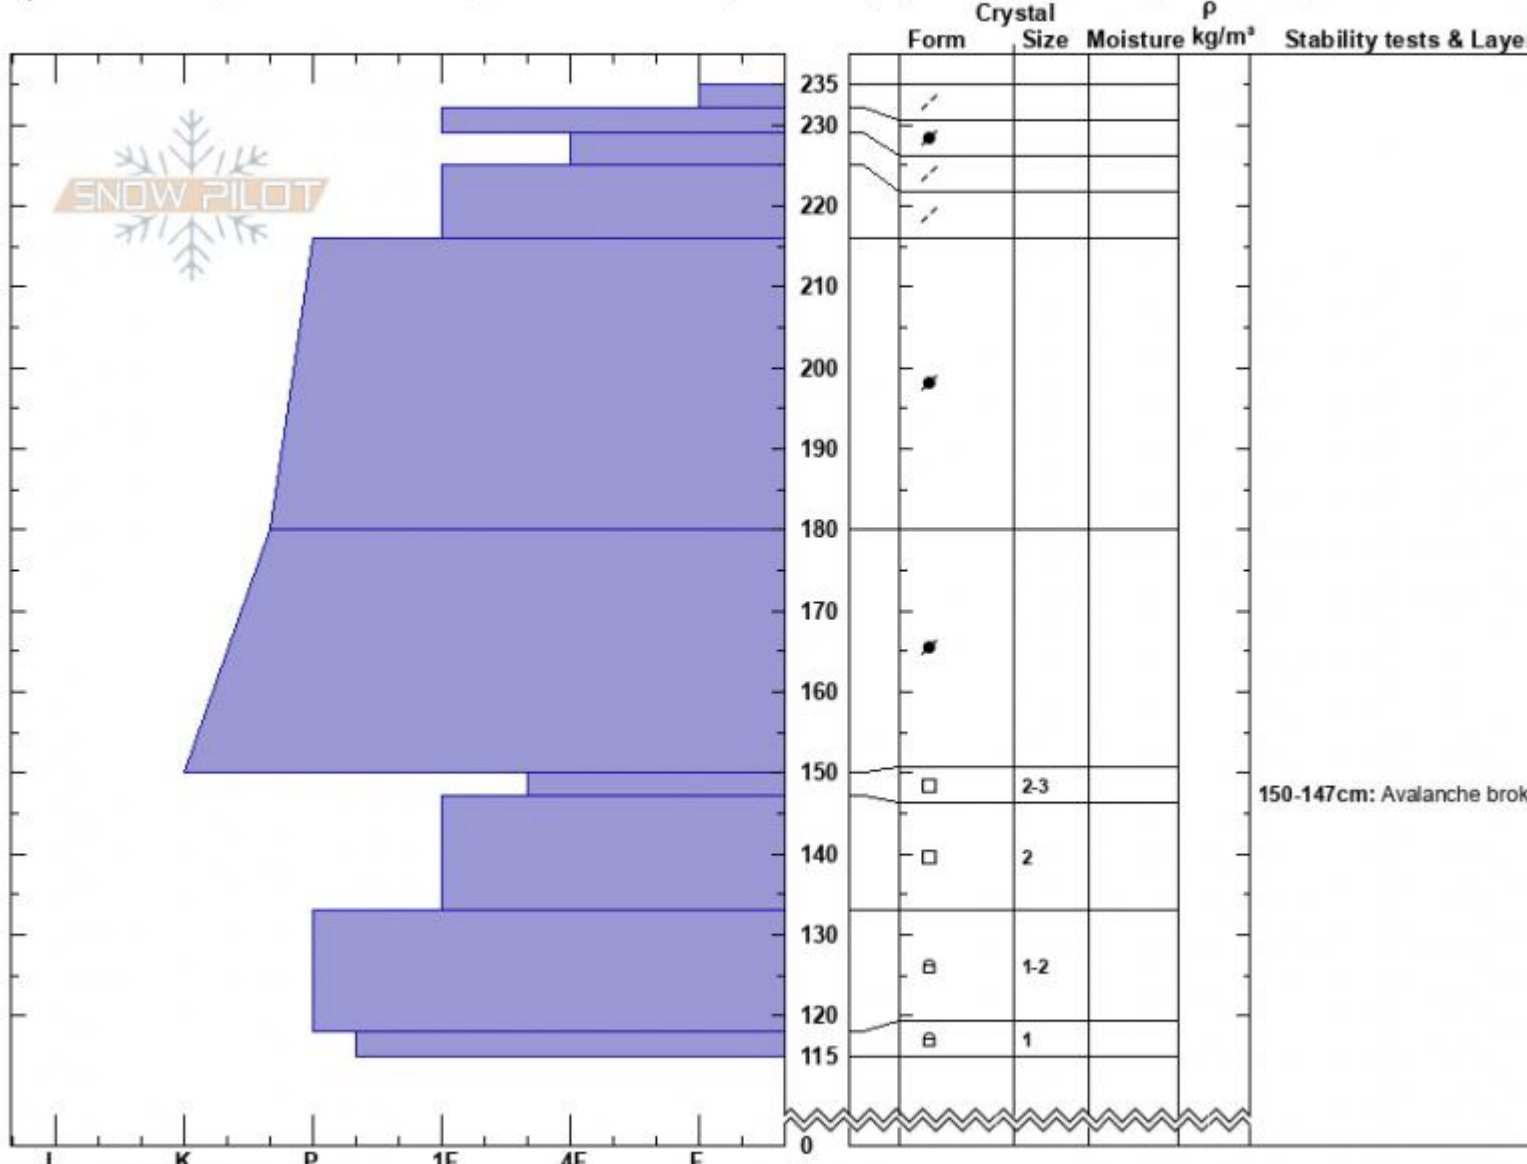

TargheeCrek AMu-R4-D3 Alex Mariantal
 Lionhead Range 02/28/2025 - 3:20pm
 MT Co-ord: 44.74083N, -111.37639W
 Elevation: 9250 ft Slope Angle: 20°
 Aspect: 5° Wind Loading: yes
 Specifics: Pit is adjacent to avalanche: crown; Recent avalanche activity on similar slopes; Recent avalanche activity on different slopes

Stability: Poor
 Air Temperature:
 Sky Cover: FEW
 Precipitation: NO
 Wind: SW Light Breeze

HS:235 Layer Notes:
 150-147cm: Avalanche broke her
 150-147cm: Problematic layer

Notes: HS-AMu-R4-D3-O

We saw this avalanche crown at 2:30 pm on a slope that had not slid when we rode by it two hours earlier. Additional Pit Specifics: Snowmobile tracks

Advisory Region
 Lionhead Range
 Longitude
 -111.37W
 Latitude
 44.74N

Avalanche Details: [Snowmobile triggered 3-5' deep hard slab at Lionhead](#)
 Lionhead Range, 2025-02-28