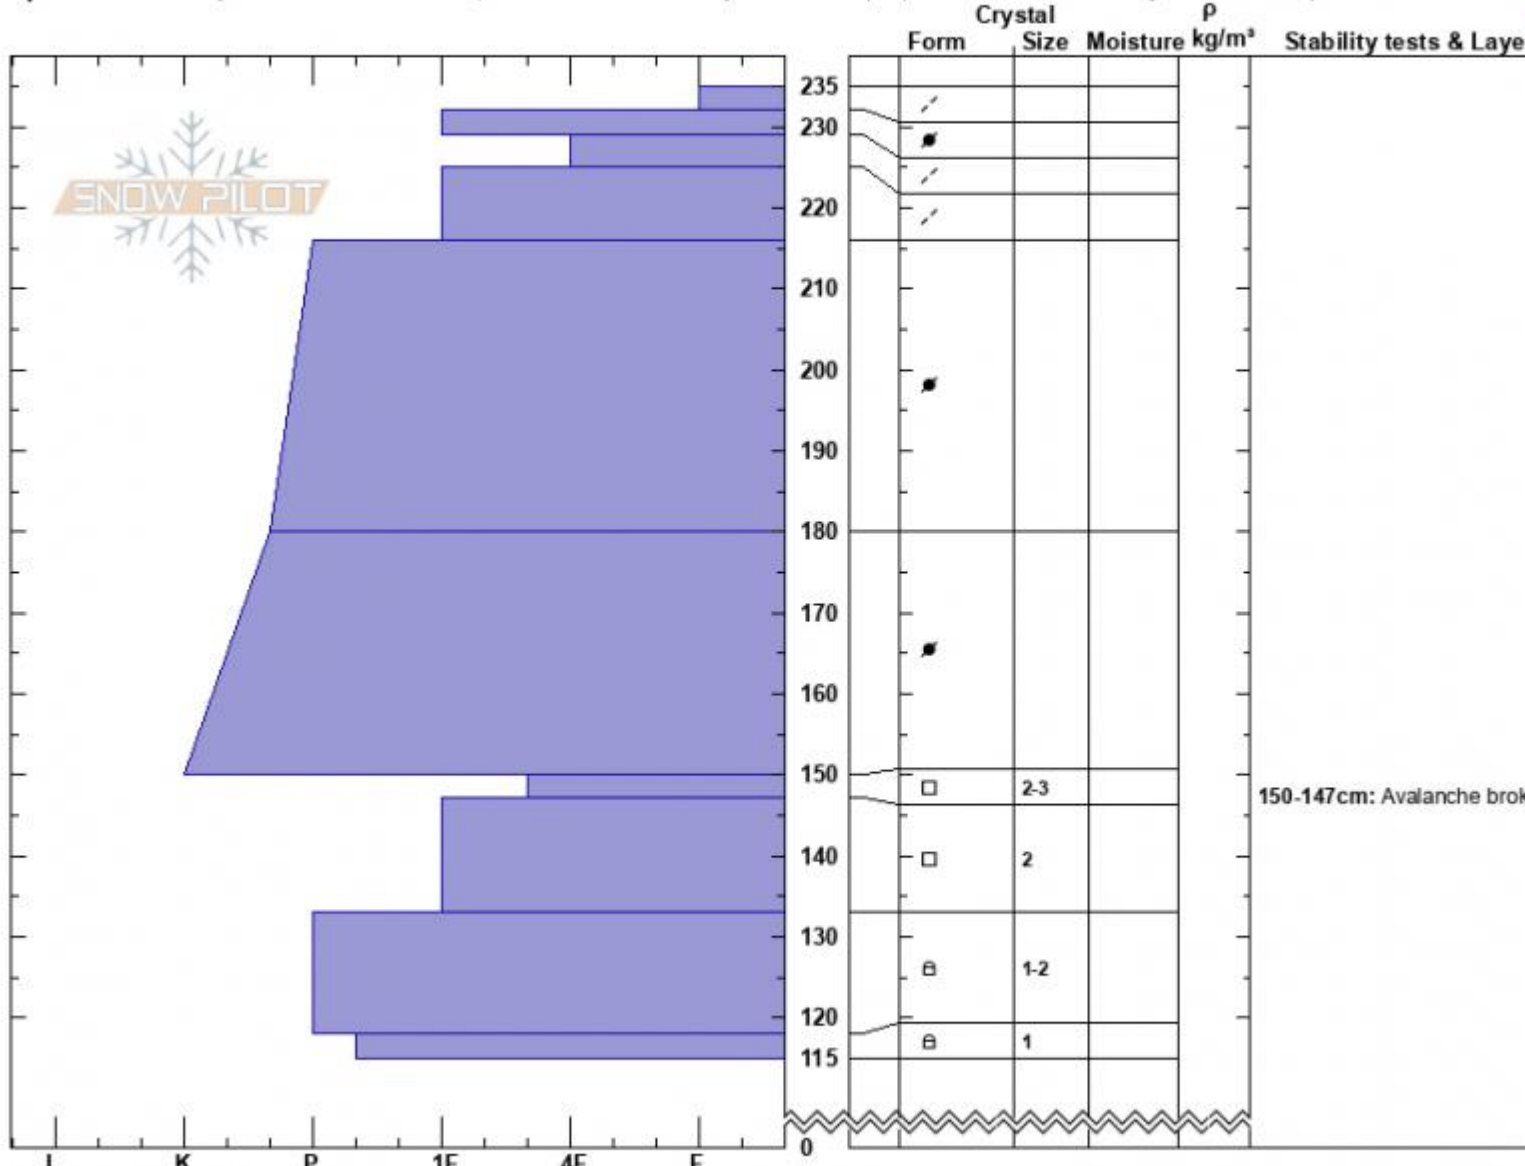

TargheeCreek AMu-R4-D3 Alex Mariantal
 Lionhead Range 02/28/2025 - 3:20pm
 MT Co-ord: 44.74083N, -111.37639W
 Elevation: 9250 ft Slope Angle: 20°
 Aspect: 5° Wind Loading: yes
 Specifics: Pit is adjacent to avalanche: crown; Recent avalanche activity on similar slopes; Recent avalanche activity on different slopes

Stability: Poor
 Air Temperature:
 Sky Cover: FEW
 Precipitation: NO
 Wind: SW Light Breeze

HS:235 Layer Notes:
 150-147cm: Avalanche broke her
 150-147cm: Problematic layer

Notes: HS-AMu-R4-D3-O
 We saw this avalanche crown at 2:30 pm on a slope that had not slid when we rode by it two hours earlier. Additional Pit Specifics: Snowmobile tracks

Advisory Region
 Lionhead Range
 Longitude
 -111.37W
 Latitude
 44.74N
Avalanche Details: [Snowmobile triggered 3-5' deep hard slab at Lionhead](#)
 Lionhead Range, 2025-02-28