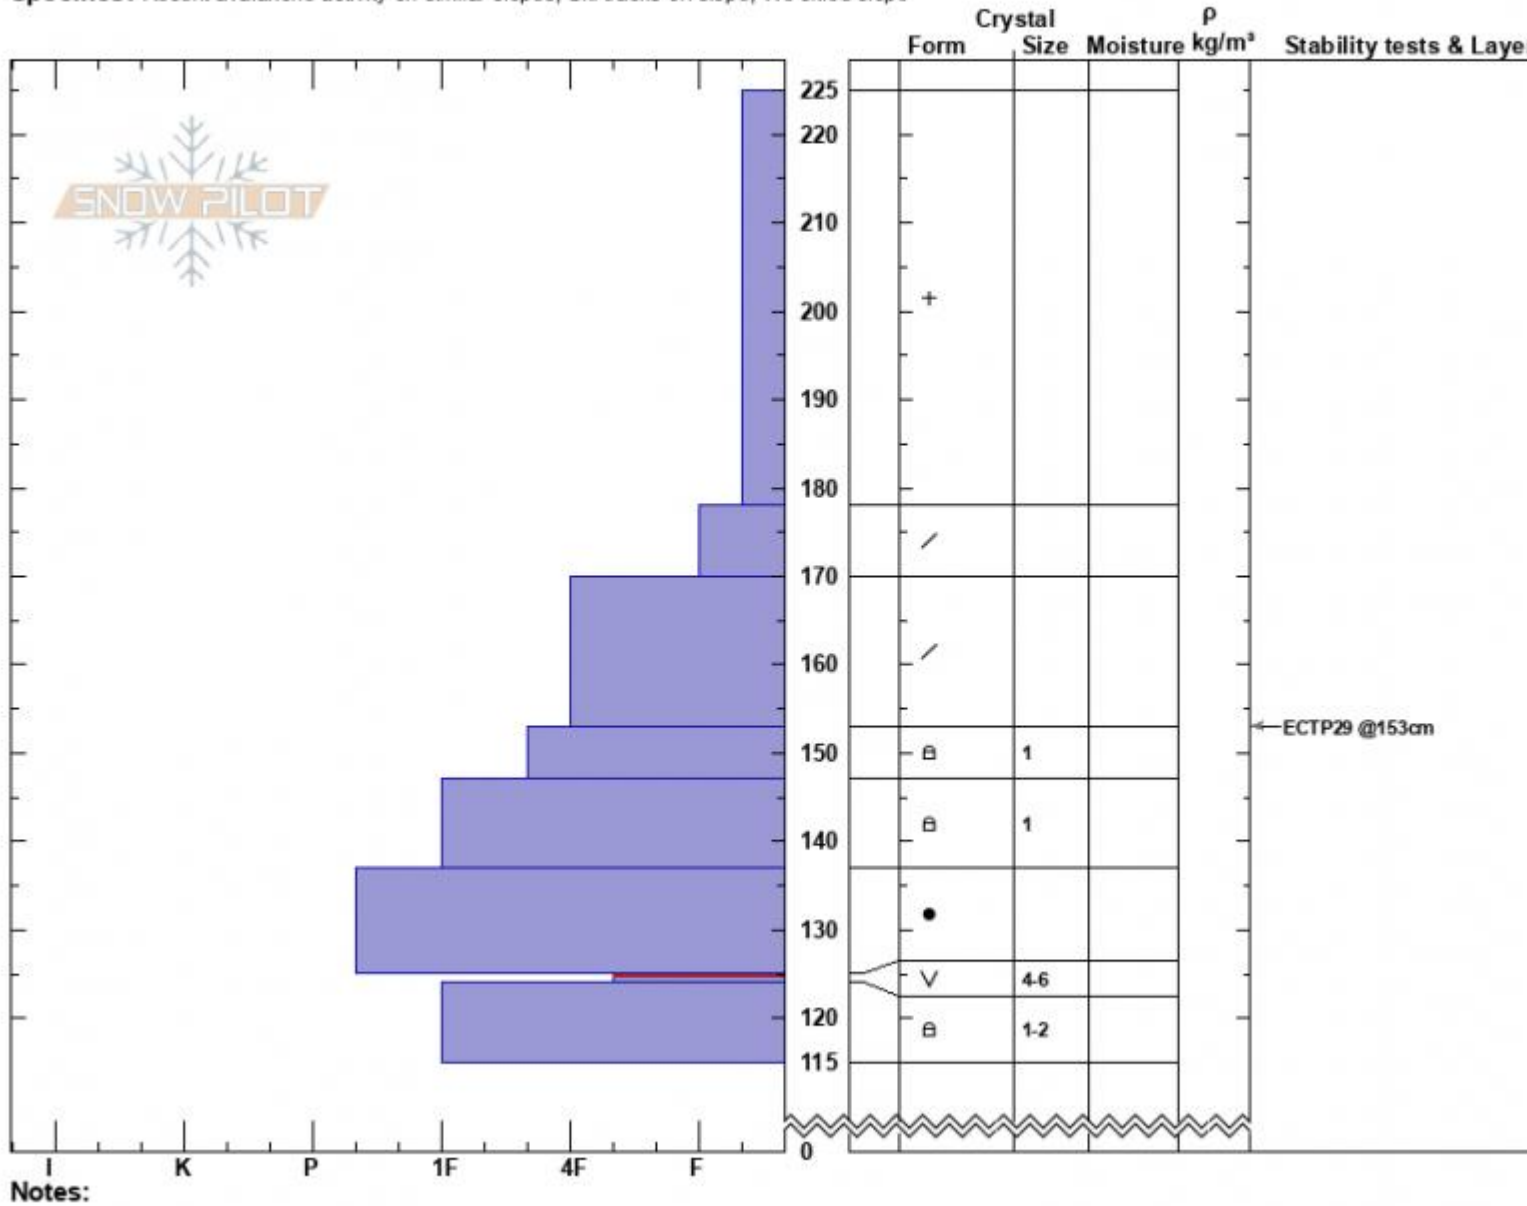

Bear Spankys  
 Madison Range-N  
 MT  
 Elevation: 9150 ft  
 Aspect: 80°

Dave Zinn  
 02/16/2025 - 12:30pm  
 Co-ord: 45.32419N, -111.38117W  
 Slope Angle: 22°  
 Wind Loading: no

Stability: Good  
 Air Temperature:  
 Sky Cover: OVC  
 Precipitation: S1  
 Wind: Calm

HS:225  
 PF:75  
 Layer Notes:  
 125-124cm: Problematic layer

Specifics: Recent avalanche activity on similar slopes; Ski tracks on slope; We skied slope

Notes:  
 Advisory Region  
 Northern Madison  
 Longitude  
 -111.38W  
 Latitude  
 45.35N  
 Northern Madison, 2025-02-16