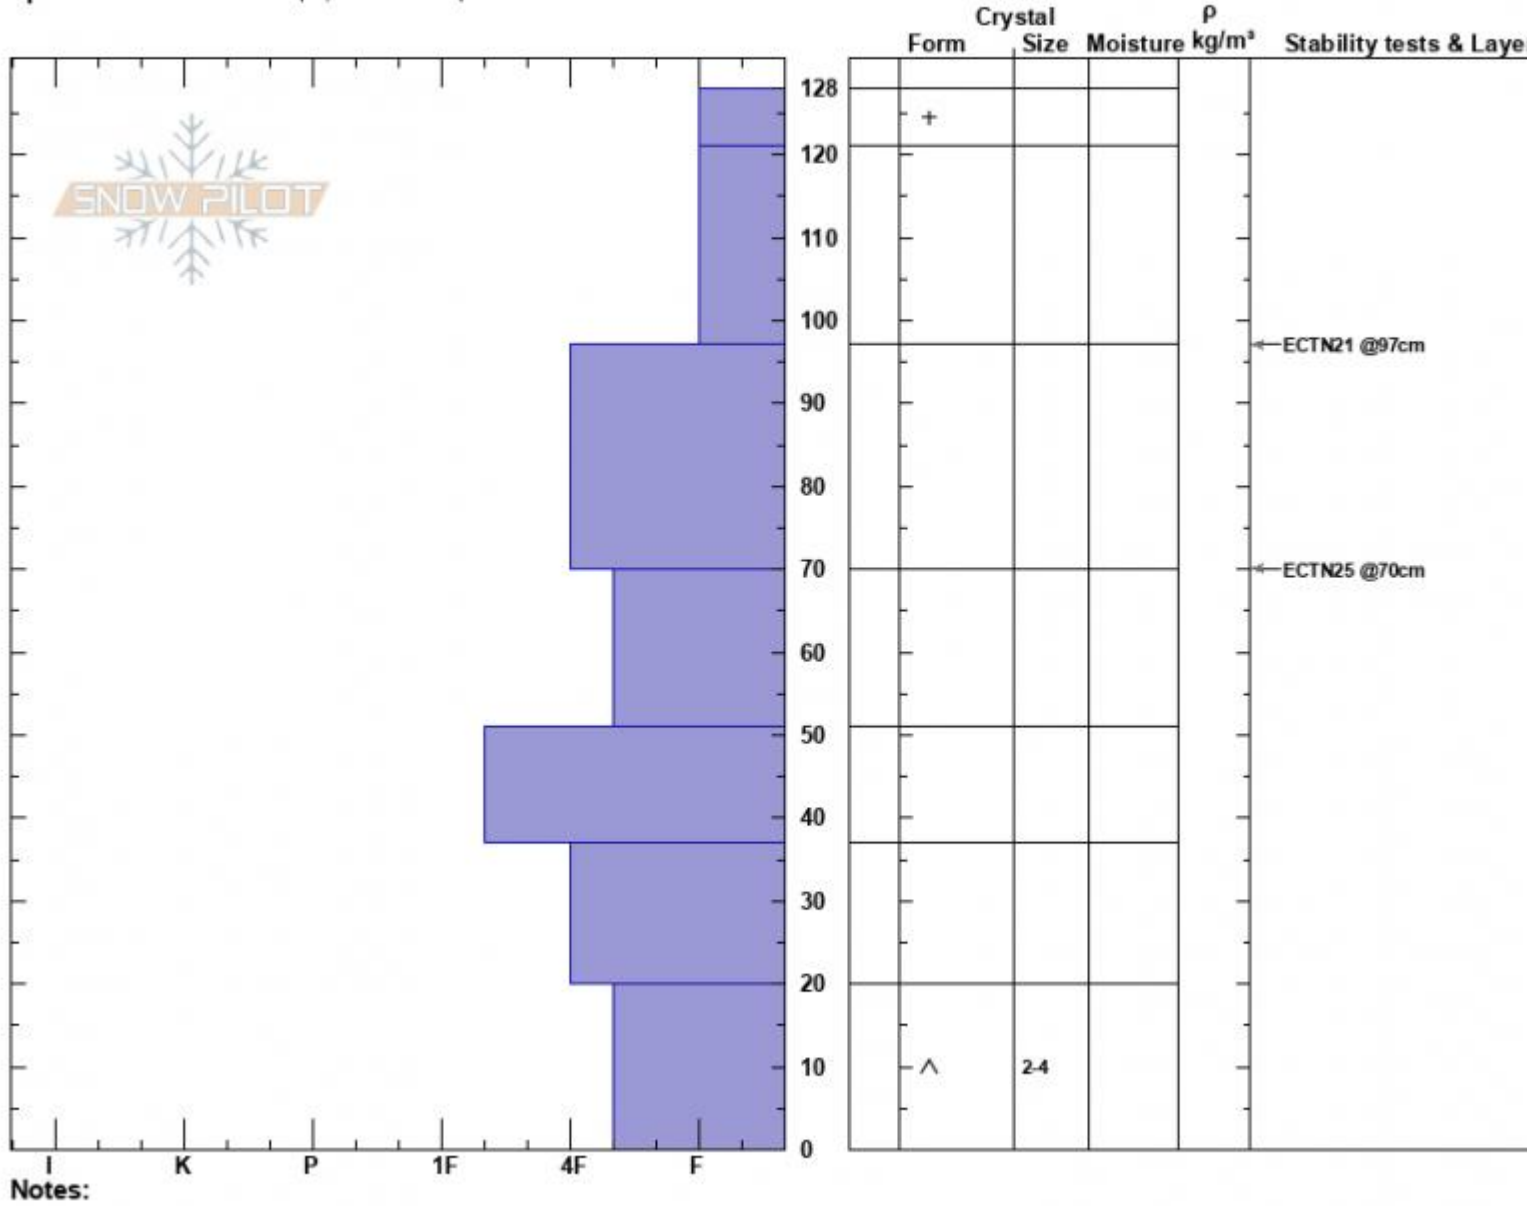

Bacon Rind  
 Madison Range-S  
 MT  
 Elevation: 8800 ft  
 Aspect: 110°  
 Specifics: Ski tracks on slope; We skied slope

Ian Hoyer  
 02/19/2025 - 12:00pm  
 Co-ord: 44.95961N, -111.09928W  
 Slope Angle: 24°  
 Wind Loading: no

Stability: Good  
 Air Temperature:  
 Sky Cover: OVC  
 Precipitation: NO  
 Wind: Calm

HS:128    Layer Notes:  
 20-0cm: Problematic layer

Notes:  
 Advisory Region  
 Southern Madison  
 Longitude  
 -111.10W  
 Latitude  
 44.96N  
 Southern Madison, 2025-02-19