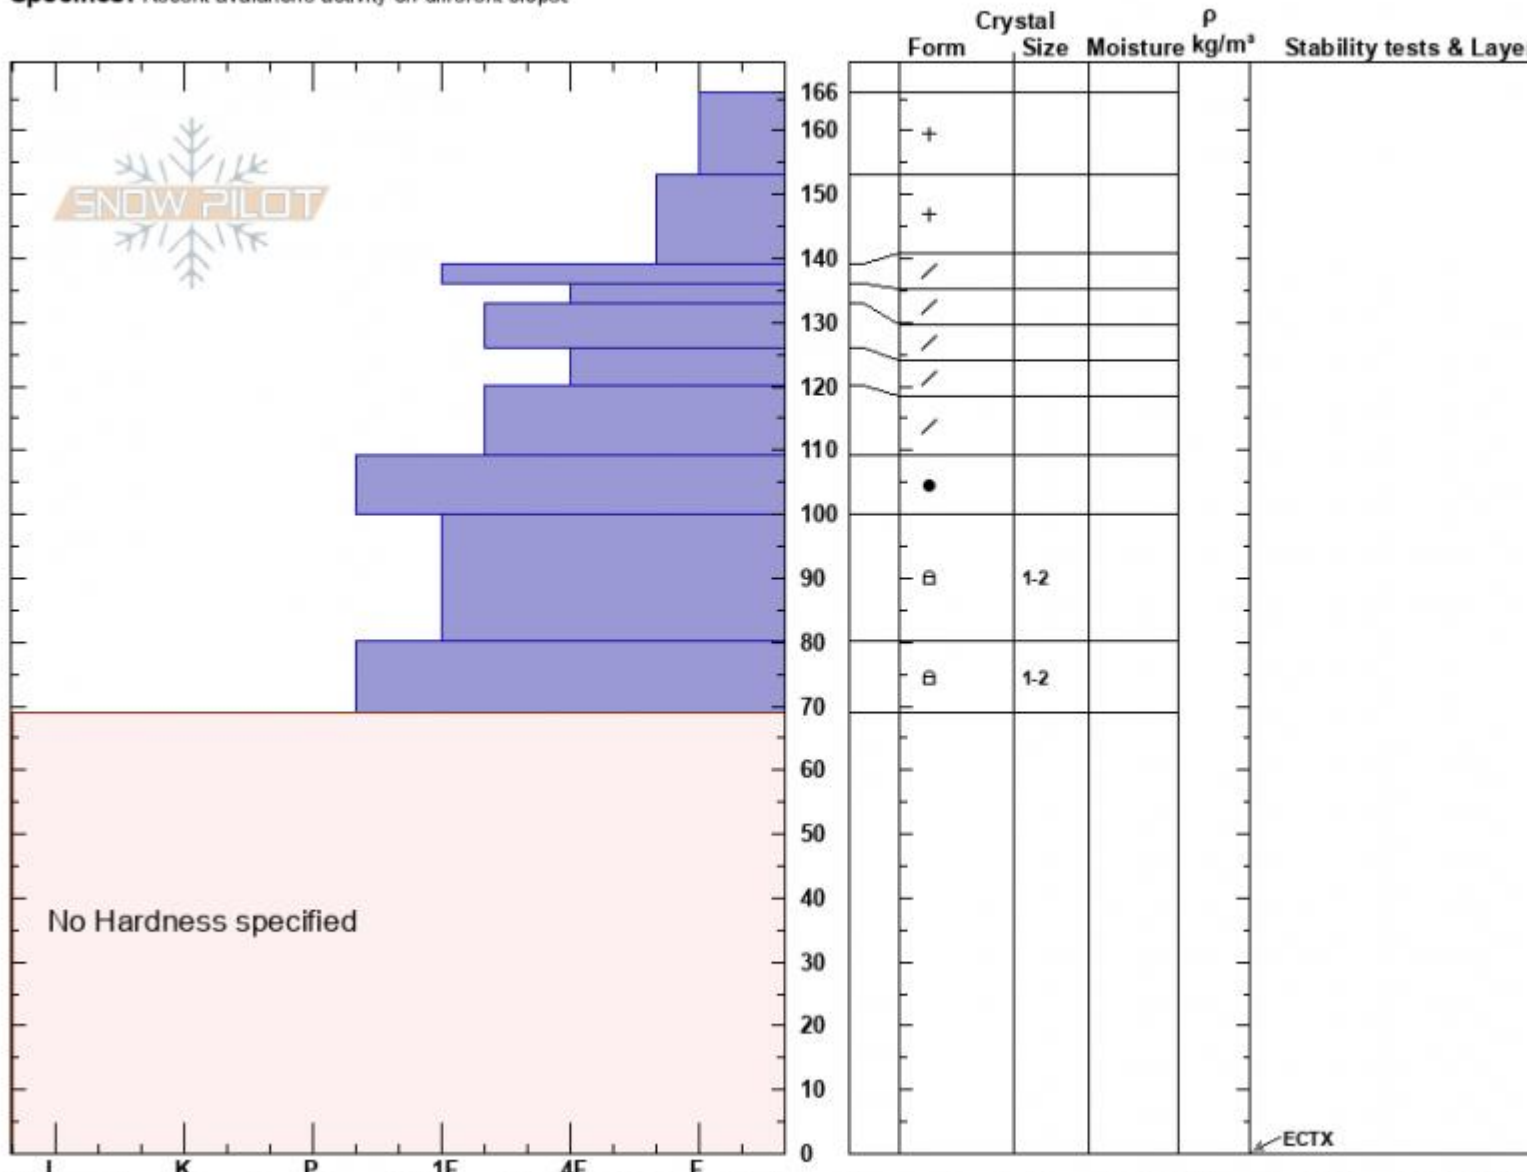

Mt. Abundance, S.shldr
 Cooke City
 MT
 Elevation: 9251 ft
 Aspect: 170°
 Specifics: Recent avalanche activity on different slopes

Alex Marienthal
 02/09/2025 - 12:25pm
 Co-ord: 45.06501N, -110.01150W
 Slope Angle: 15°
 Wind Loading: no

Stability:
 Air Temperature:
 Sky Cover: SCT
 Precipitation: NO
 Wind: W Moderate

HS:166 Layer Notes:
 PF:60 153-139cm:Problematic layer

Notes: We saw natural wind slabs on Wolverine, R1-D1.5, 8-12" deep x 50' wide, and two snowboarders triggered wind slabs on Scotch Bonnet, R1-D2, 12"

Advisory Region
 Cooke City
 Longitude
 -109.95W

Latitude

45.07N

Cooke City, 2025-02-10