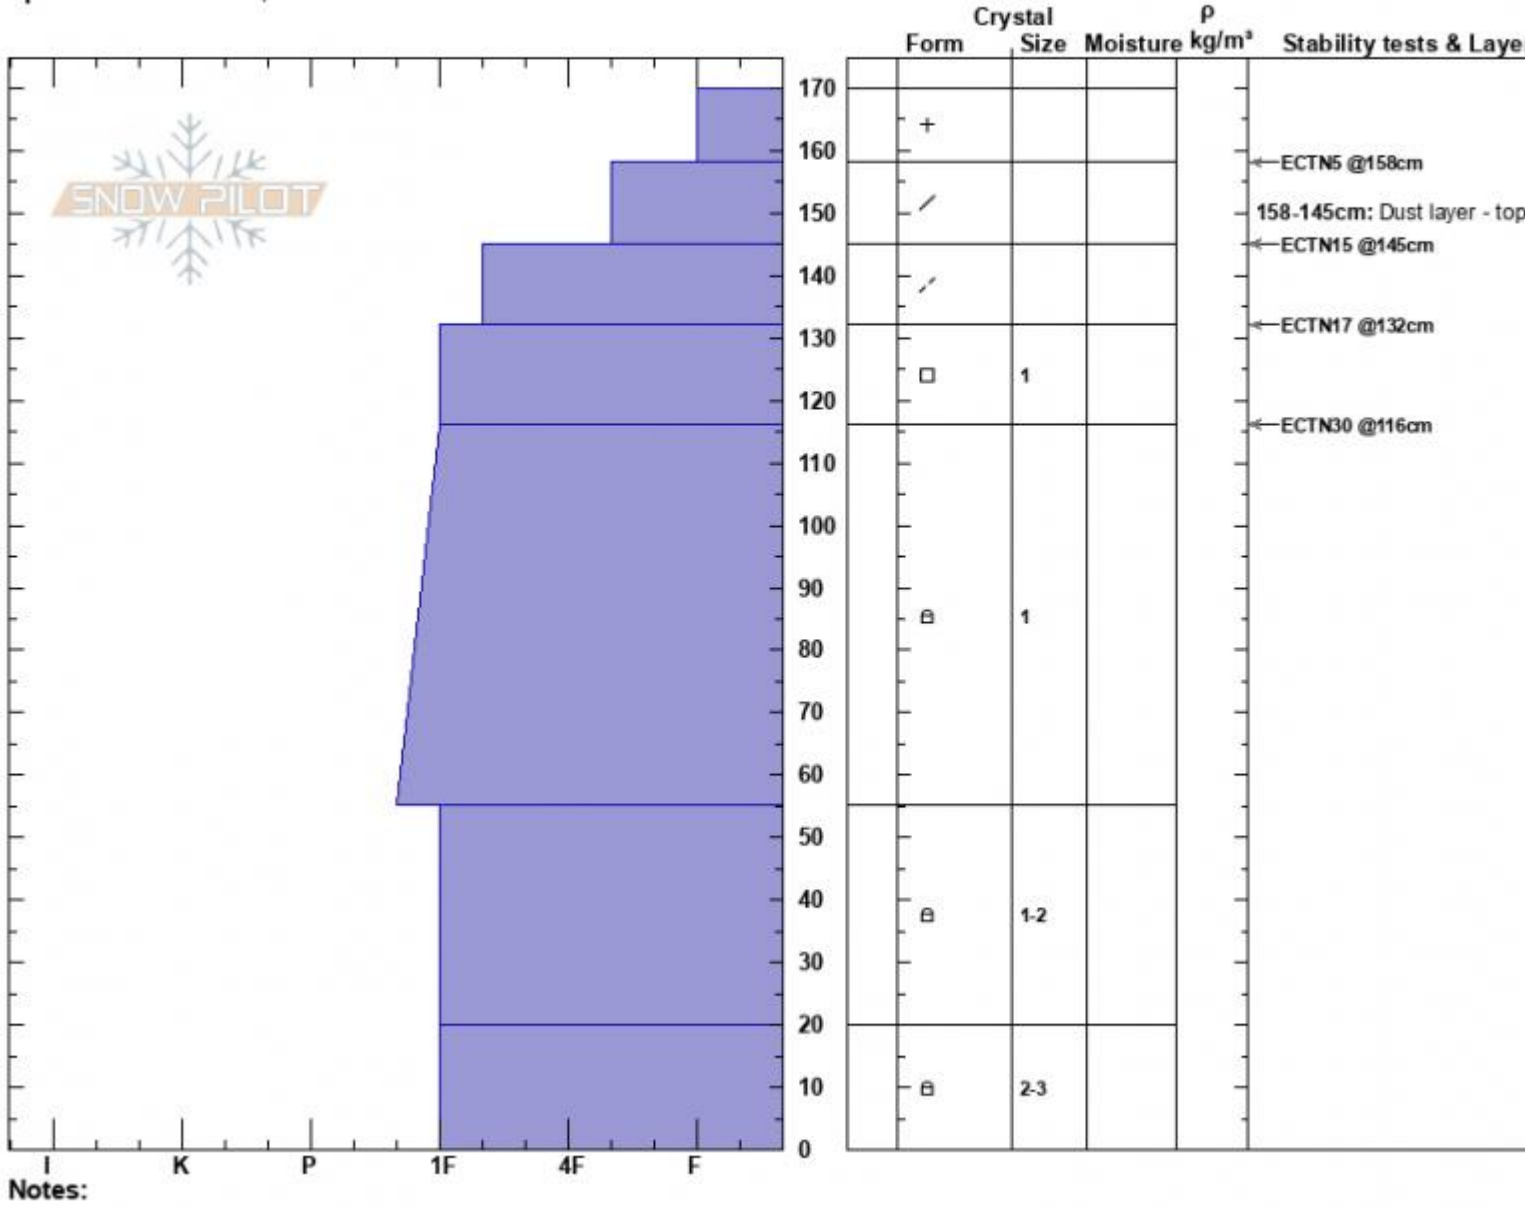

Blackmore Lowest Pitch
 Gallatin Range-N
 MT
 Elevation: 8550 ft
 Aspect: 20°
 Specifics: We skied slope

Dave Zinn
 02/06/2025 - 11:00am
 Co-ord: 45.44694N, -110.98863W
 Slope Angle: 20°
 Wind Loading: no

Stability: Good
 Air Temperature:
 Sky Cover: OVC
 Precipitation: NO
 Wind: W Moderate

HS:170 Layer Notes:
 PF:25 158-145cm: Dust layer - top of lay

Advisory Region
 Northern Gallatin
 Longitude
 -111.00W
 Latitude
 45.44N
 Northern Gallatin, 2025-02-06