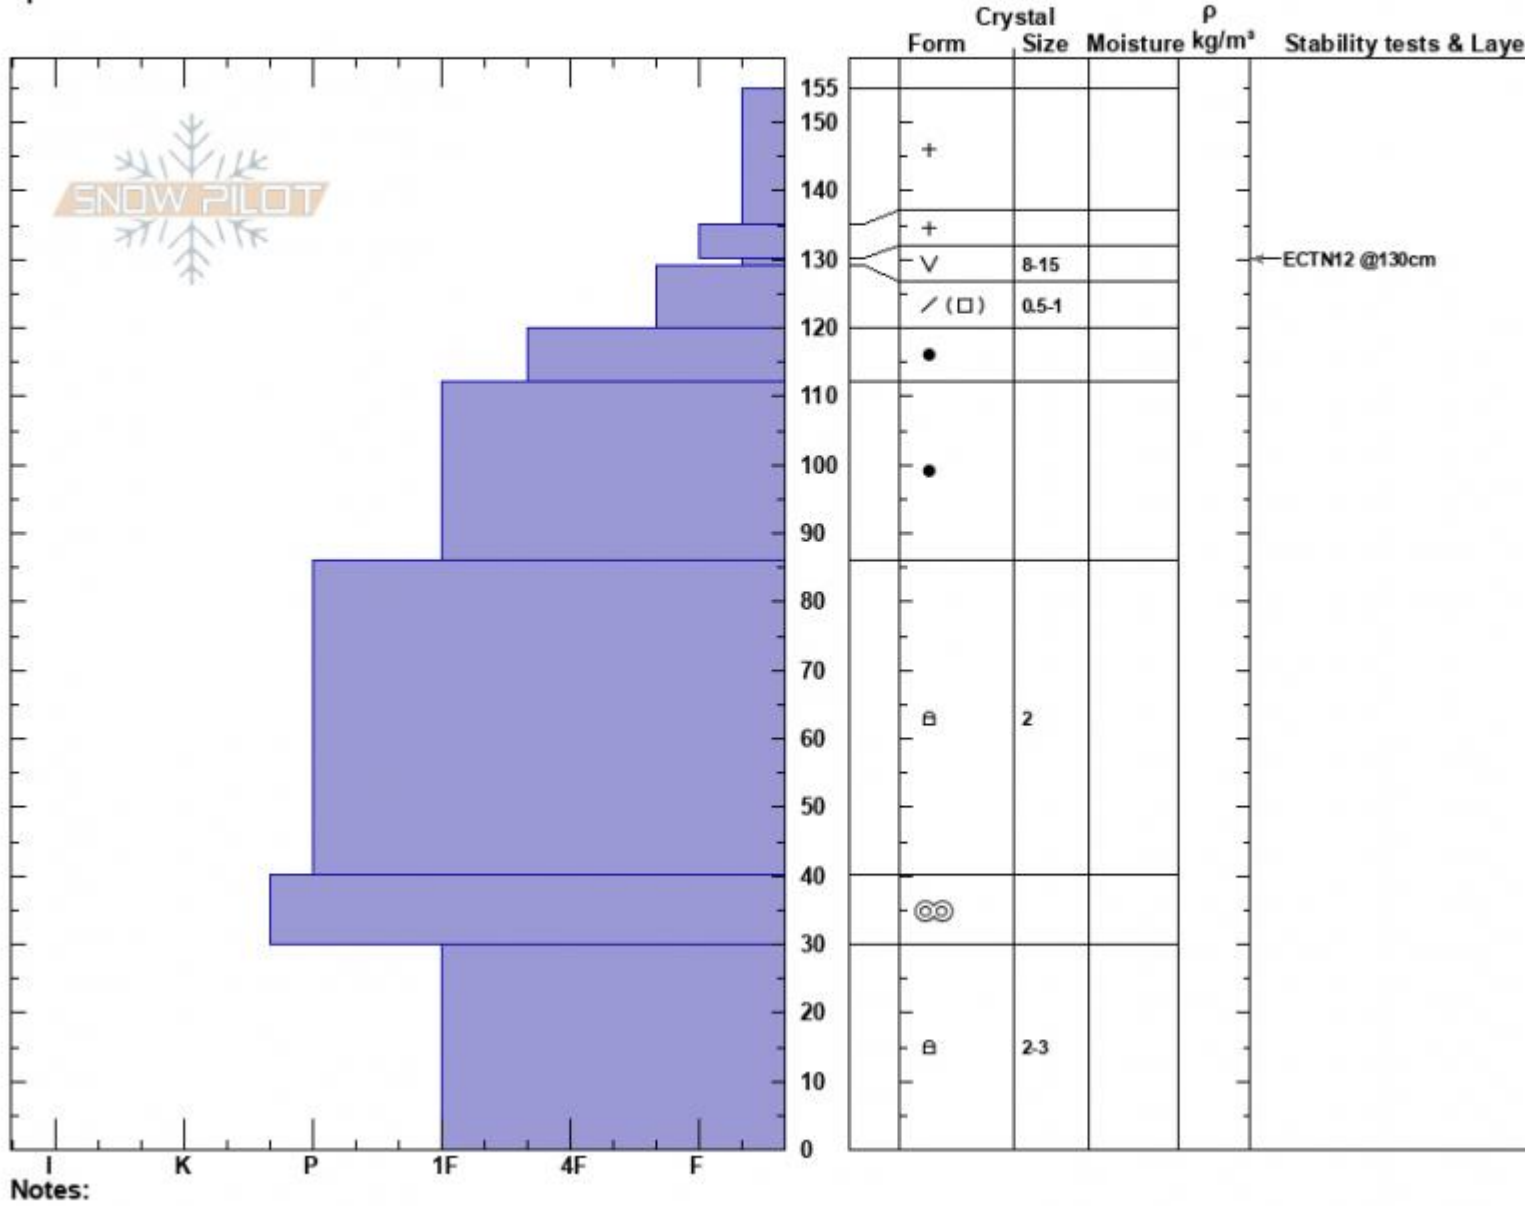

Bear Crk
 Madison Range-N
 MT
 Elevation: 9398 ft
 Aspect: 90°
 Specifics:

Alex Mariantal
 01/24/2025 - 1:00pm
 Co-ord: 45.18480N, -111.46670W
 Slope Angle: 12°
 Wind Loading:

Stability:
 Air Temperature:
 Sky Cover: OVC
 Precipitation: S1
 Wind: Calm

HS:155 Layer Notes:
 130-129cm:Problematic layer

Advisory Region
 Northern Madison
 Longitude
 -111.38W
 Latitude
 45.17N
 Northern Madison, 2025-01-24