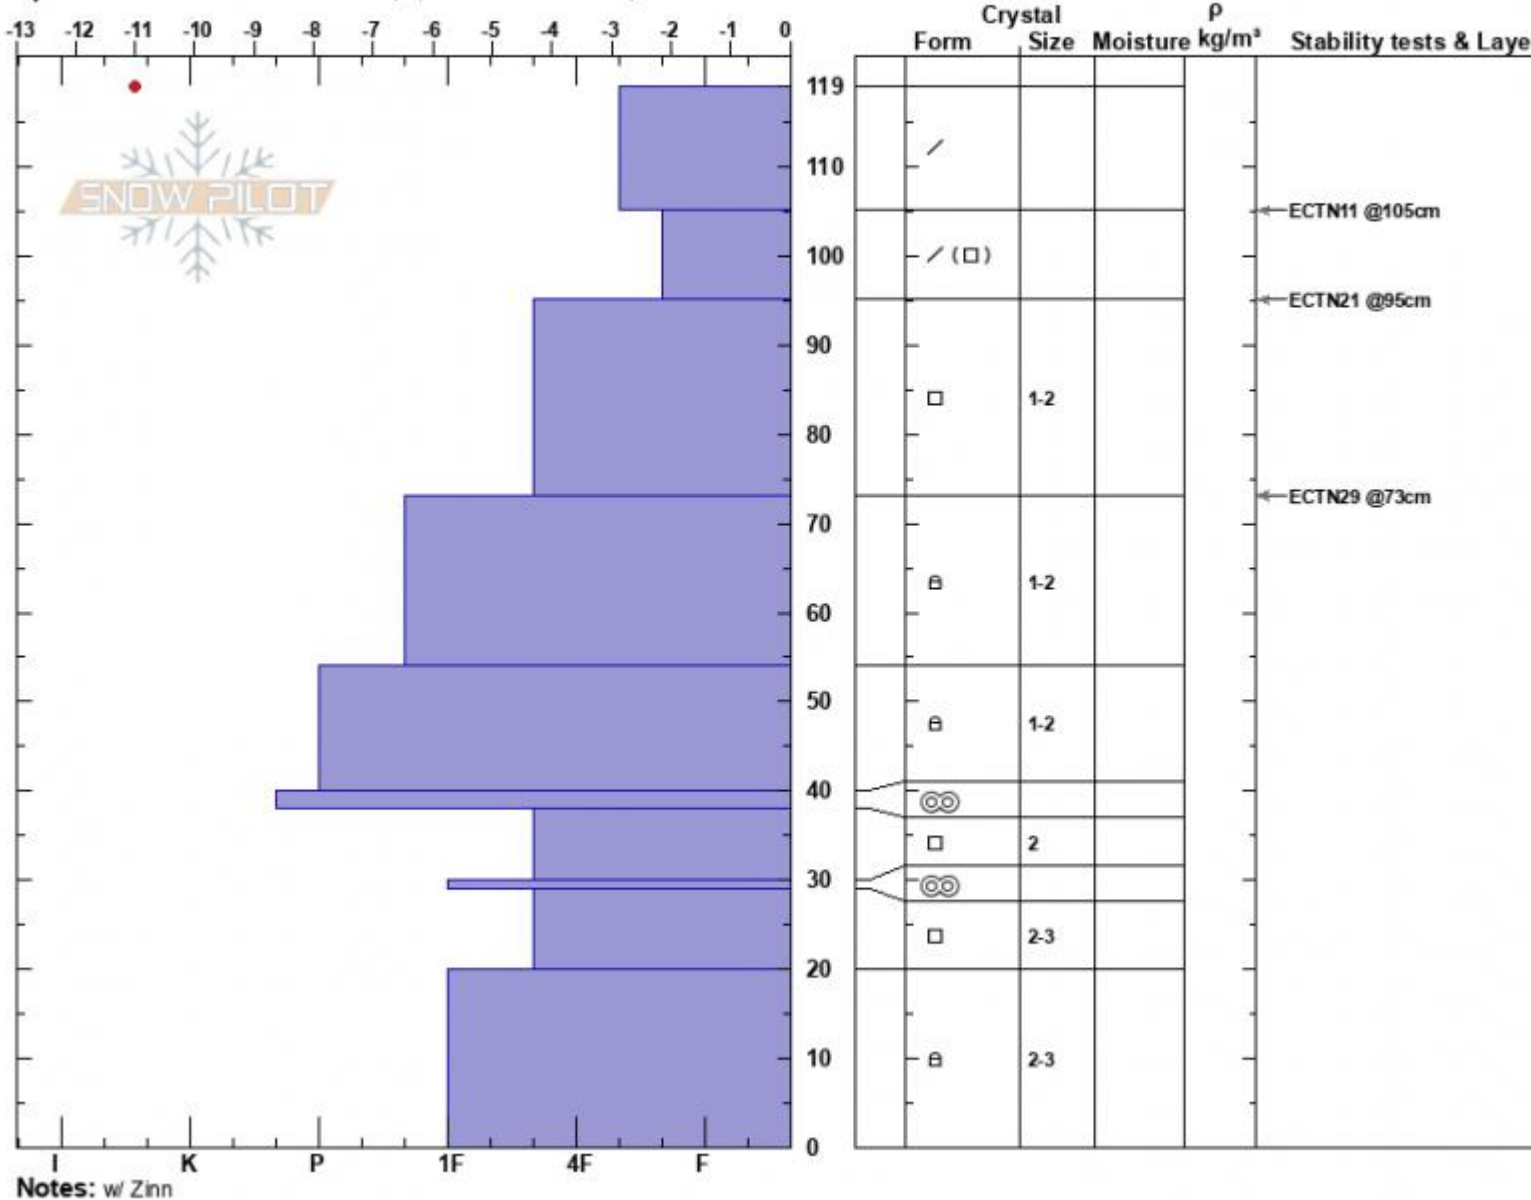

Mt. Abundance, SE
 Cooke City
 MT
 Elevation: 9235 ft
 Aspect: 170°
 Specifics: Snowmobile tracks on slope; We snowmobiled slope

Alex Marienthal
 01/26/2025 - 2:20pm
 Co-ord: 45.06483N, -110.01138W
 Slope Angle: 15°
 Wind Loading: no

Stability: Good HS:119 Layer Notes:
 Air Temperature: -8.5°C PF:45 38-30cm:Problematic layer
 Sky Cover: CLR
 Precipitation: NO
 Wind: Calm

Advisory Region
 Cooke City
 Longitude
 -109.94W
 Latitude
 45.02N
 Cooke City, 2025-01-26