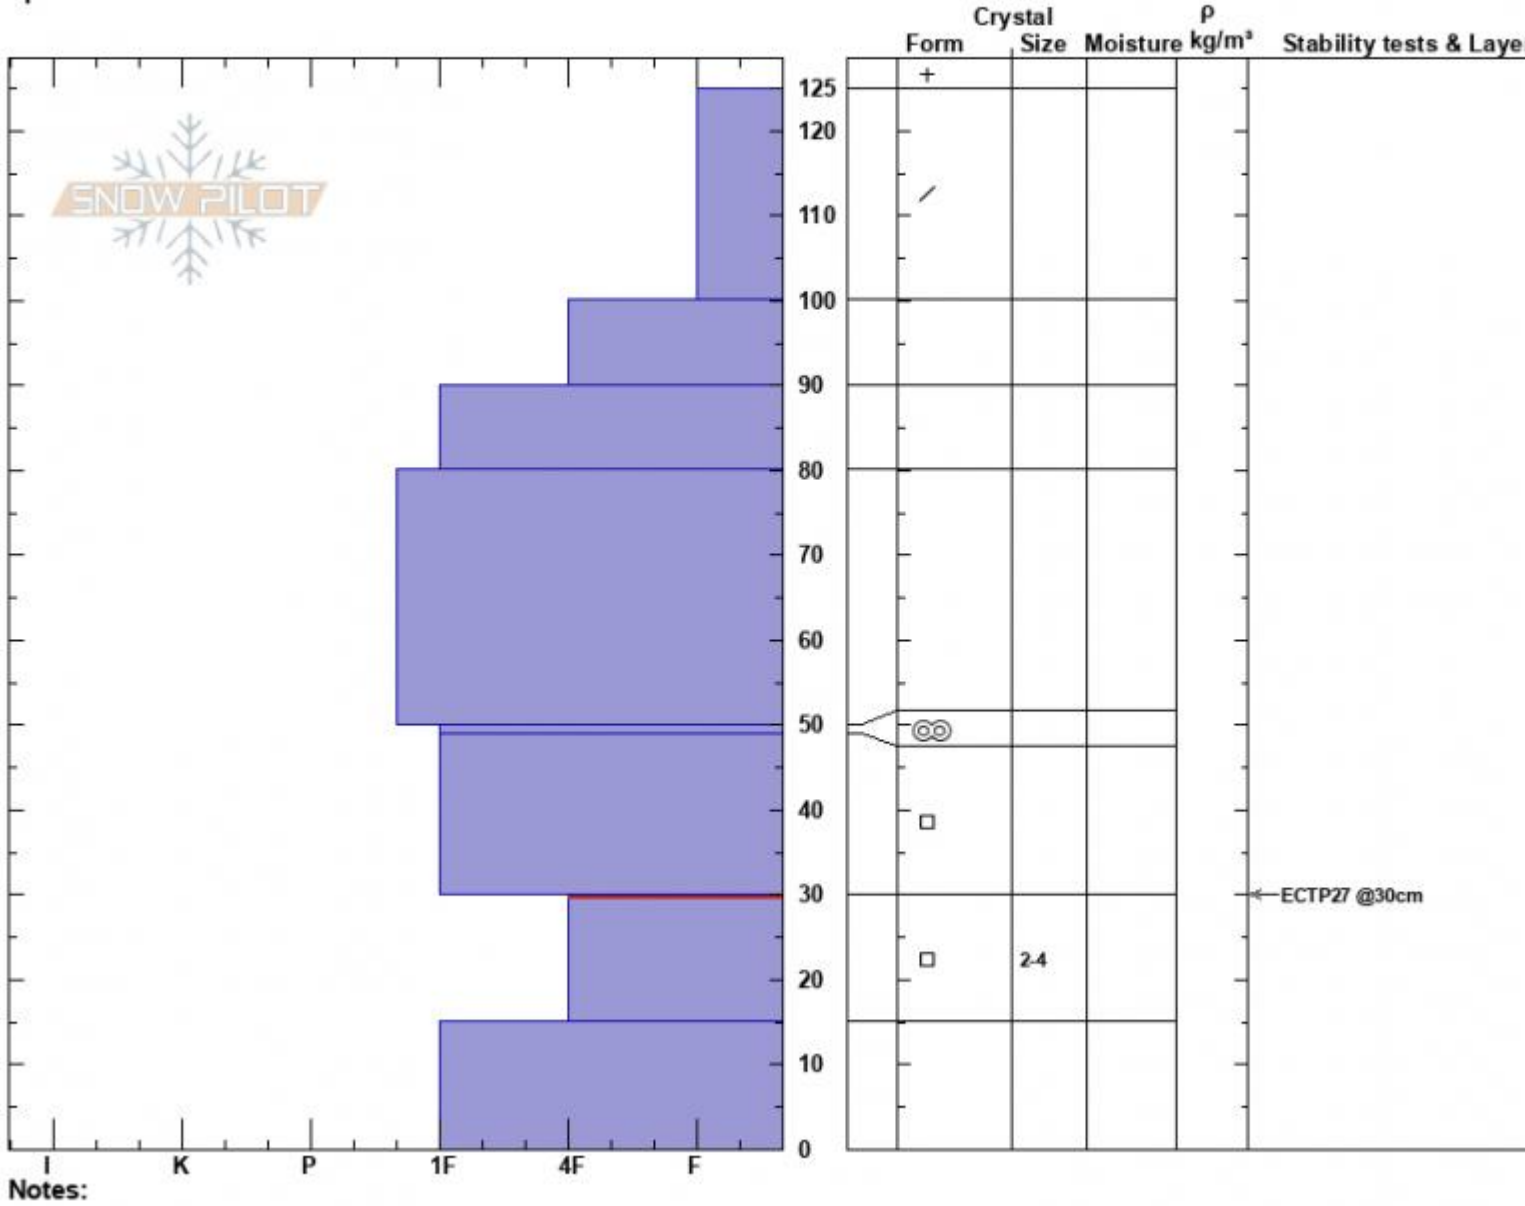

Ski Hill  
 Lionhead Range  
 MT  
 Elevation: 8000 ft  
 Aspect: 60°  
 Specifics:

Dave Zinn  
 01/23/2025 - 1:30pm  
 Co-ord: 44.70254N, -111.29600W  
 Slope Angle: 30°  
 Wind Loading: no

Stability: Fair  
 Air Temperature:  
 Sky Cover: OVC  
 Precipitation: NO  
 Wind: NE Light Breeze

HS:125    Layer Notes:  
 PF:30    30-15cm:Problematic layer

Notes:  
 Advisory Region  
 Lionhead Range  
 Longitude  
 -111.29W  
 Latitude  
 44.70N  
 Lionhead Range, 2025-01-23