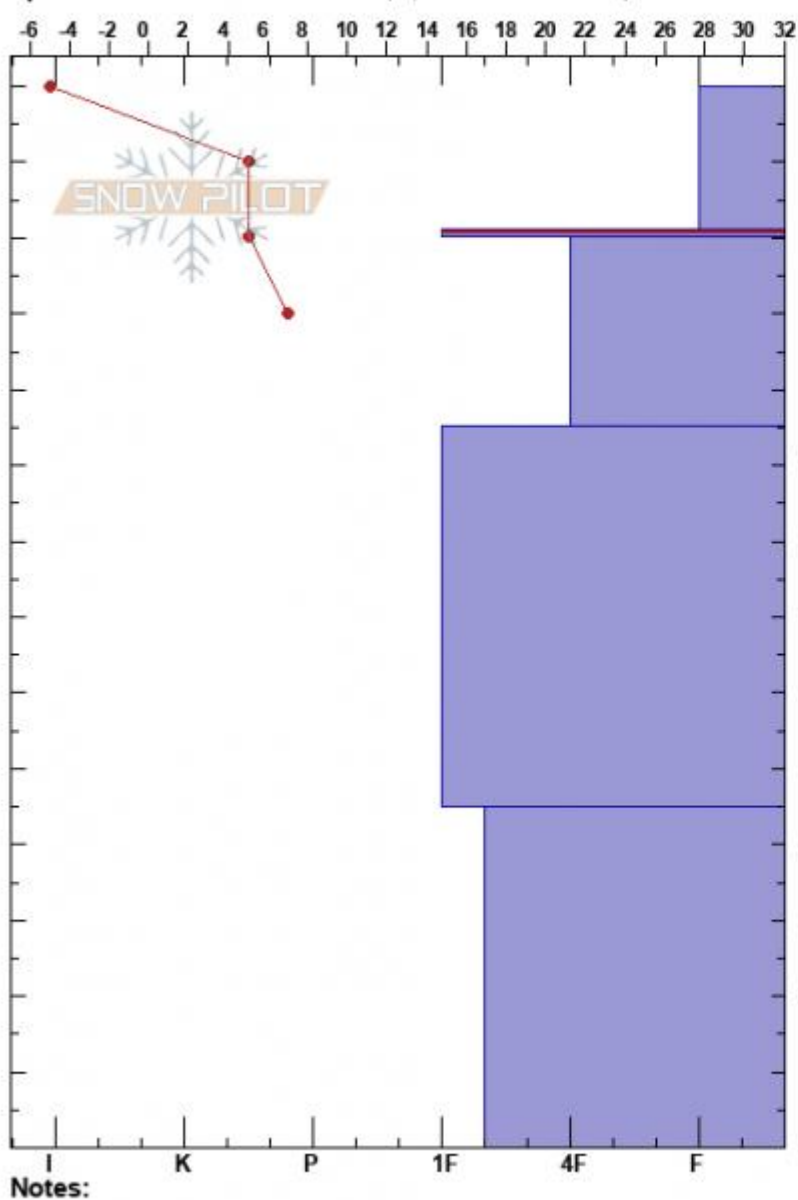

Pit Practice  
 Gallatin Range-N  
 MT  
 Elevation: 6915 ft  
 Aspect: E  
 Specifics: Snowmobile tracks on slope; We snowmobiled slope

Isaac Freeland  
 01/18/2025 - 4:05pm  
 Co-ord: 45.49580N, -111.10465W  
 Slope Angle: 27°  
 Wind Loading: no

Stability: Very Good  
 Air Temperature: -7°F  
 Sky Cover: BKN  
 Precipitation: NO  
 Wind: Light Breeze

HS:140  
 PF:90  
 Layer Notes: 121-120cm: Problematic layer

Form	Crystal Size	Moisture	$\rho$ kg/m <sup>3</sup>	Stability tests & Layer
/	0.5-1			
○ (□)				← CT2, Q2 @121cm
/	1-2			
				← ECTN22 @95cm
/ (●)	1.5			
				← CT15, Q1 @45cm
⊖	1-3			

Advisory Region  
 Northern Gallatin  
 Longitude  
 -111.11W  
 Latitude  
 45.50N  
 Northern Gallatin, 2025-01-18