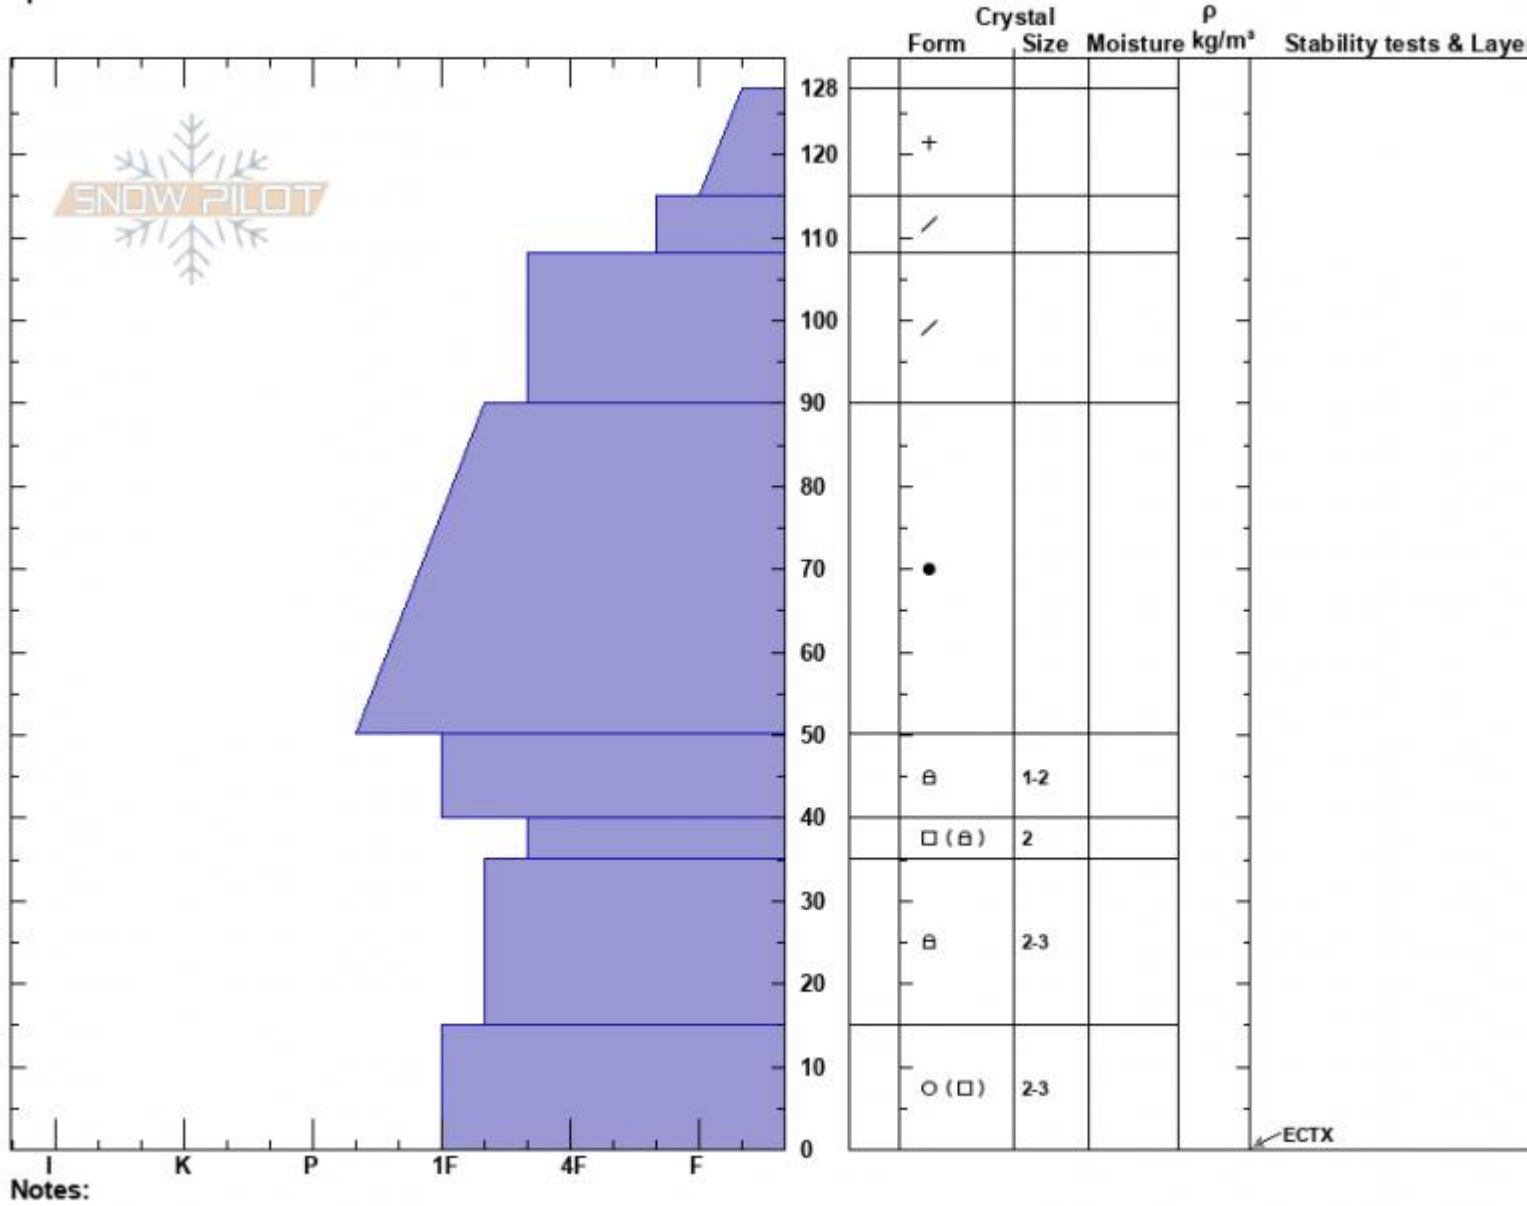

Mt. Ellis - Ridge  
 Gallatin Range-N  
 MT  
 Elevation: 7780 ft  
 Aspect: 60°  
 Specifics:

Alex Marienthal  
 01/17/2025 - 11:15am  
 Co-ord: 45.58444N, -110.95833W  
 Slope Angle: 22°  
 Wind Loading: yes

Stability: Good  
 Air Temperature: -12.5°C  
 Sky Cover: OVC  
 Precipitation:  
 Wind: W Light Breeze

HS:128  
 Layer Notes:  
 128-115cm: Problematic layer

Advisory Region  
 Northern Gallatin  
 Longitude  
 -110.96W  
 Latitude  
 45.58N  
 Northern Gallatin, 2025-01-17