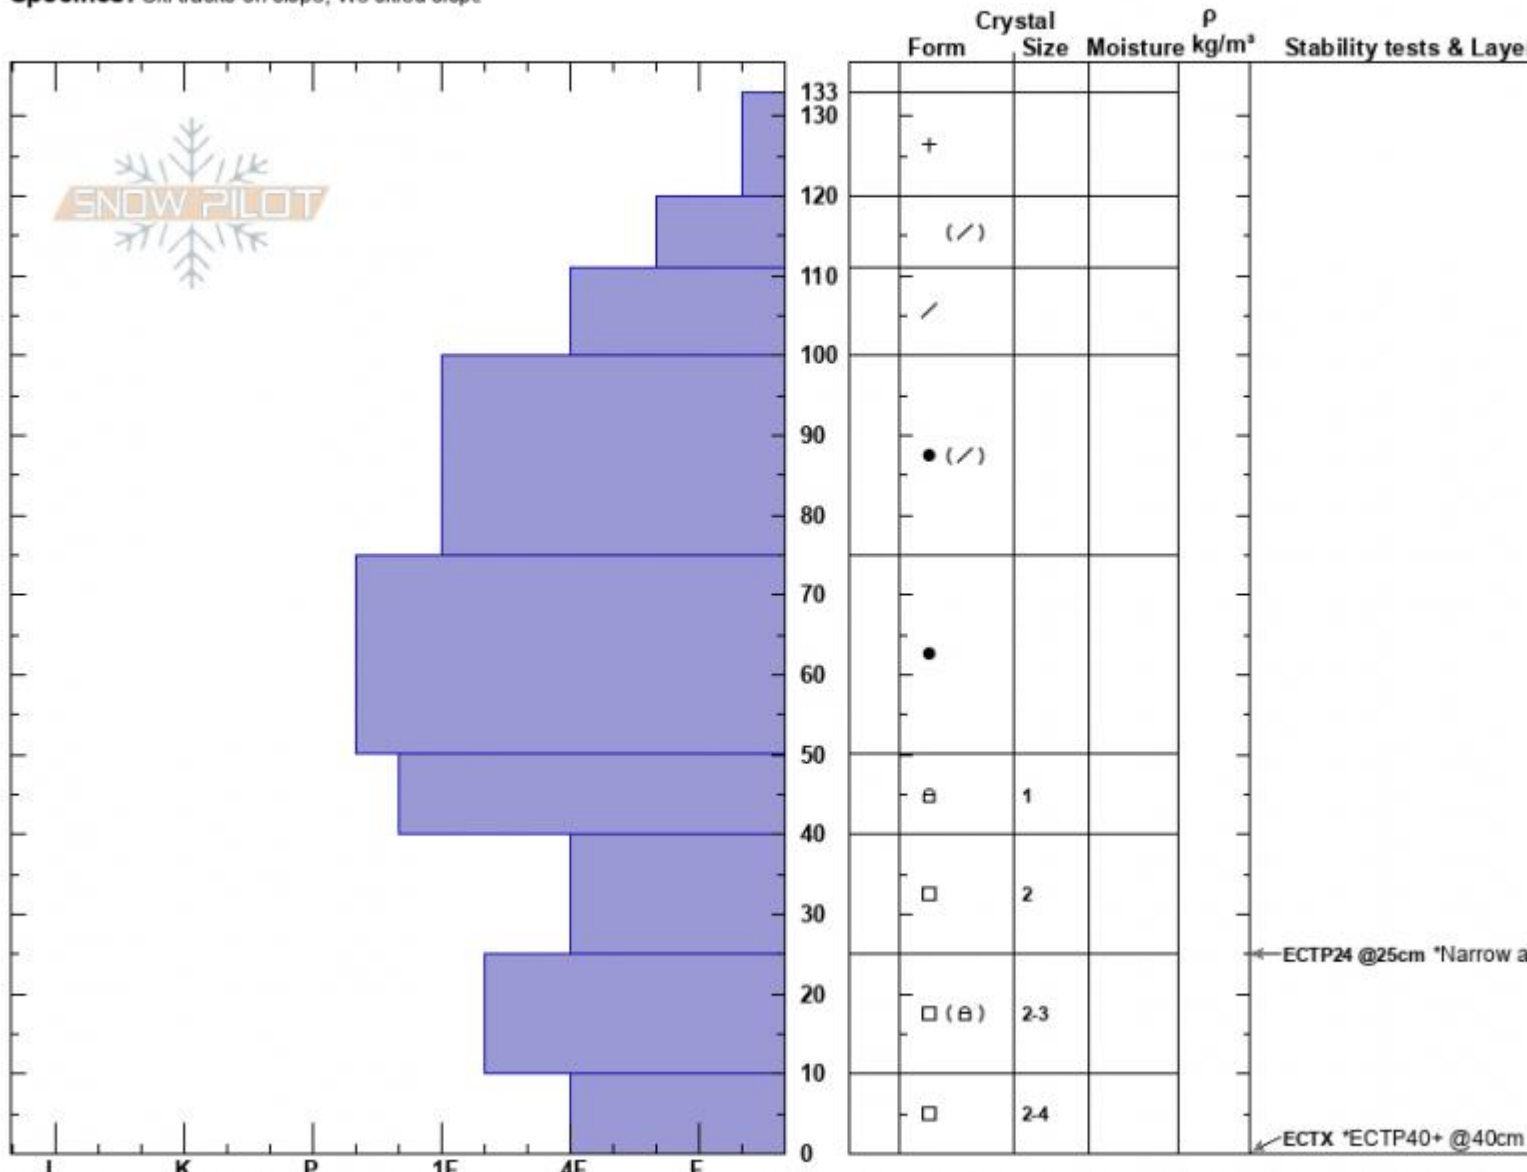

Mt. Ellis -Top of Bum  
 Gallatin Range-N  
 MT  
 Elevation: 8135 ft  
 Aspect: 80°  
 Specifics: Ski tracks on slope; We skied slope

Alex Marienthal  
 01/17/2025 - 12:45pm  
 Co-ord: 45.57702N, -110.95279W  
 Slope Angle: 25°  
 Wind Loading: no

Stability: Good  
 Air Temperature:  
 Sky Cover: BKN  
 Precipitation: S-1  
 Wind: Calm

HS:133 Layer Notes:  
 133-120cm:Problematic layer

Notes: First ect (ECTP24) was tapered at the bottom of column on the side I hit, may have made it fail easier. Second ECT (ECTX) propagated after extra h of the slab above the weak layer. (ECTP40+ @40cm).

Advisory Region  
 Northern Gallatin  
 Longitude  
 -110.96W  
 Latitude  
 45.58N  
 Northern Gallatin, 2025-01-17