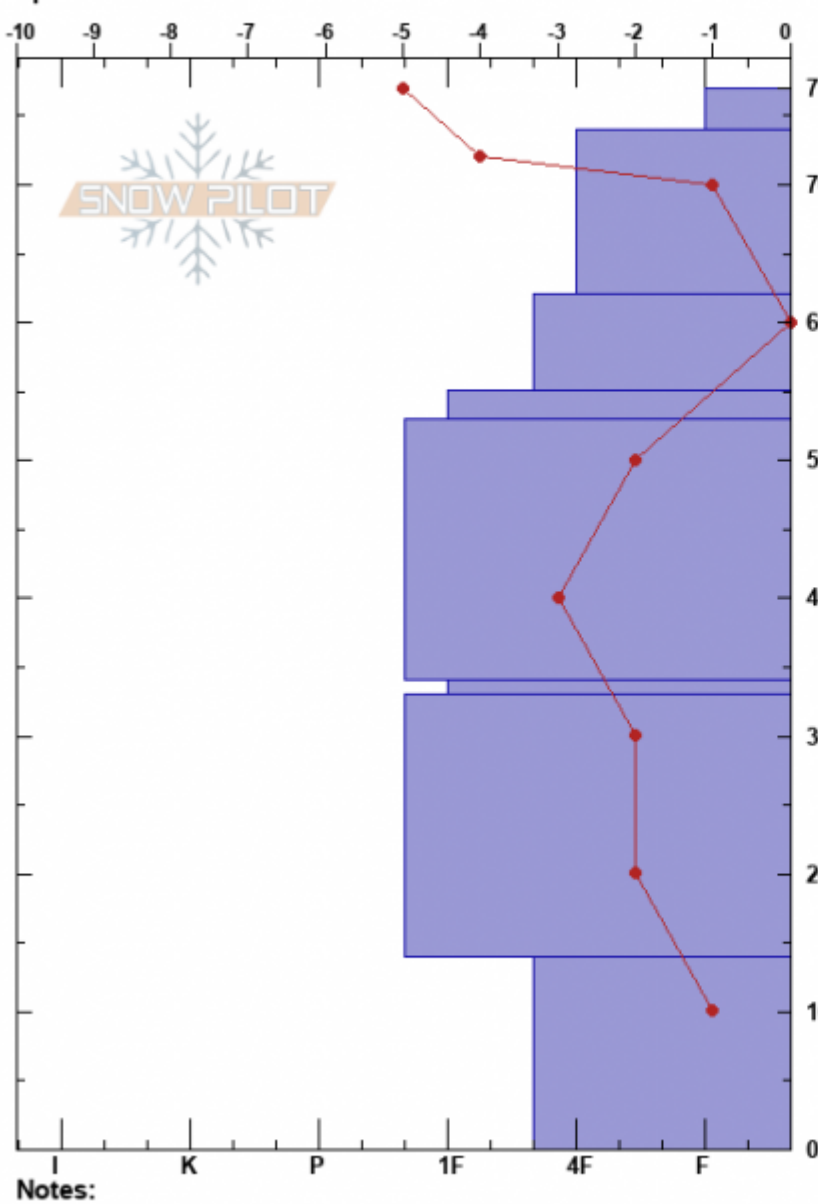

Mt. Ellis summit
 Gallatin Range-N
 MT
 Elevation: 2530 m
 Aspect: S
 Specifics:

Ross Palomaki
 01/14/2025 - 11:50am
 Co-ord: 45.57757N, -110.95551W
 Slope Angle: 28°
 Wind Loading: no

Stability:
 Air Temperature: -5°C
 Sky Cover: FEW
 Precipitation: NO
 Wind: S Light Breeze

Layer Notes:
 34-33cm: Old MF crust?
 14-0cm: Problematic layer

Form	Crystal Size	Moisture	ρ kg/m ³	Stability tests & Layer
V	1-2			
/	0.5-1			
(•)	0.5			
•	0.3			
•	0.3-0.5			← ECTN16 @48cm
•	0.3-0.5			34-33cm: Old MF crust?
•	0.3-0.5			
□	1-2			← ECTN29 @14cm

Advisory Region
 Northern Gallatin
 Longitude
 -110.96W
 Latitude
 45.58N
 Northern Gallatin, 2025-01-15