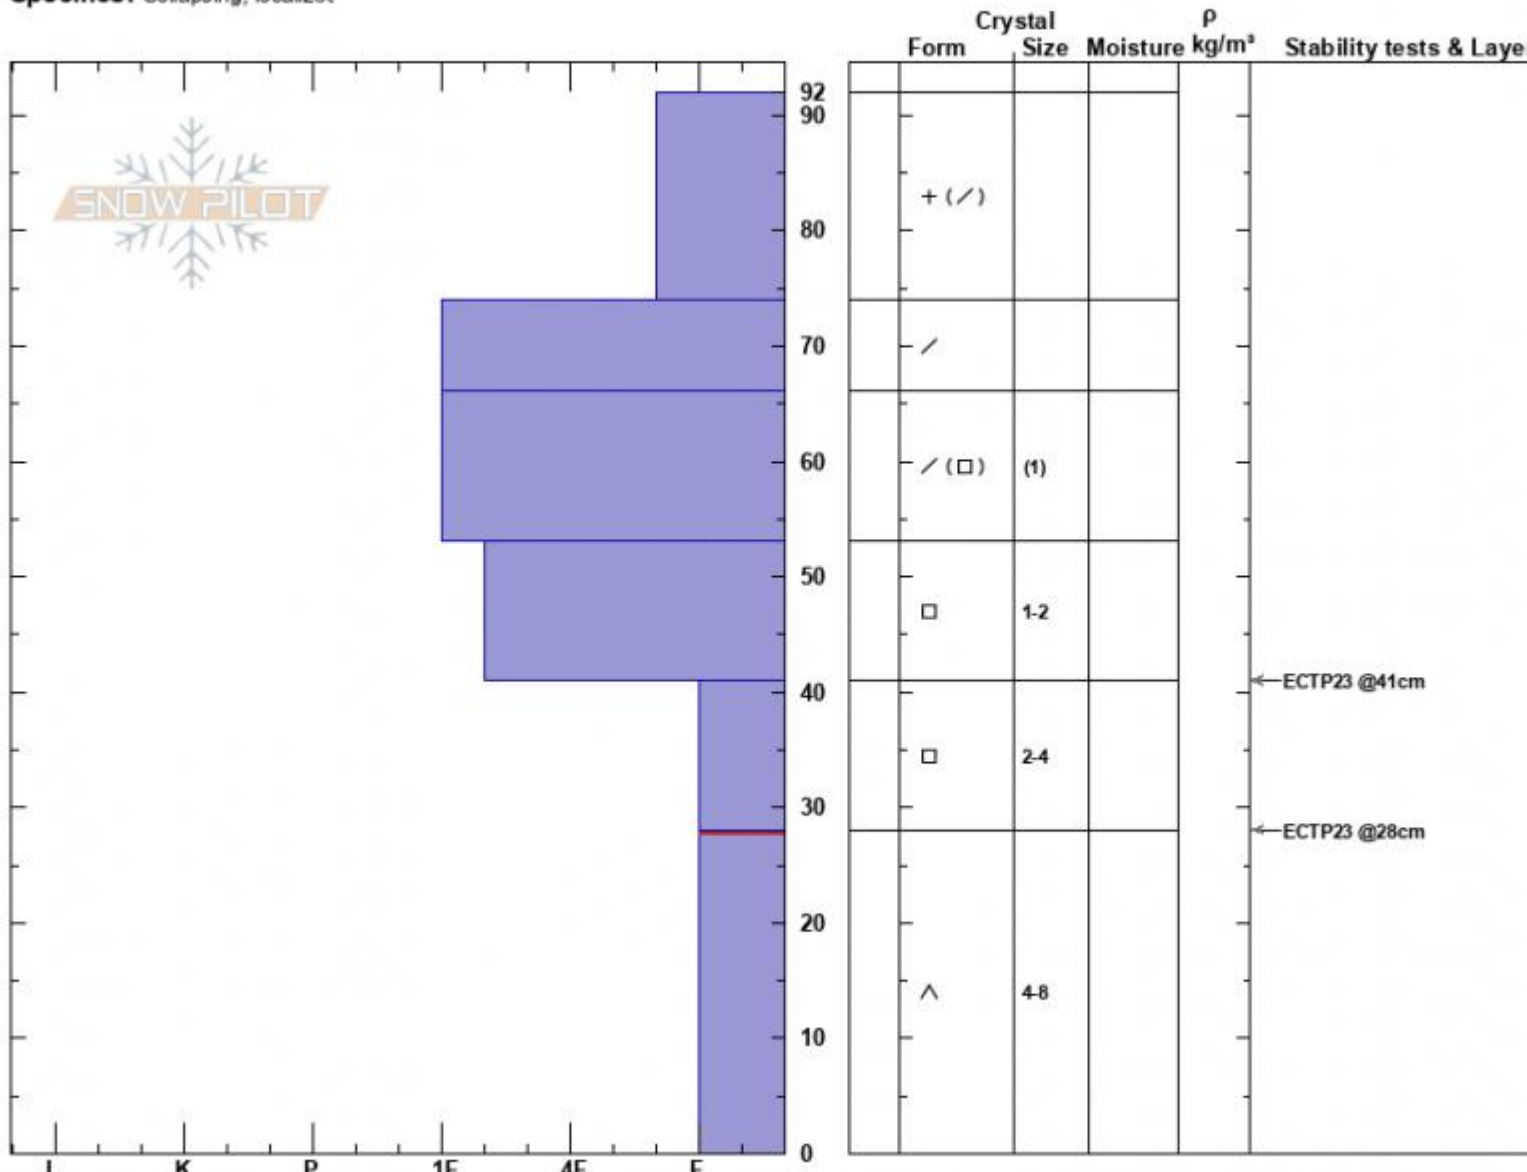

Below Airplane  
 Lionhead Range  
 MT  
 Elevation: 8625 ft  
 Aspect: 95°  
 Specifics: Collapsing, localizer

Dave Zinn  
 01/12/2025 - 12:45pm  
 Co-ord: 44.72637N, -111.31537W  
 Slope Angle: 18°  
 Wind Loading: no

Stability: Poor  
 Air Temperature:  
 Sky Cover: FEW  
 Precipitation: NO  
 Wind: Calm

HS:92  
 PF:75  
 Layer Notes:  
 28-0cm: Problematic layer

Advisory Region  
 Lionhead Range  
 Longitude  
 -111.32W  
 Latitude  
 44.73N  
 Lionhead Range, 2025-01-12