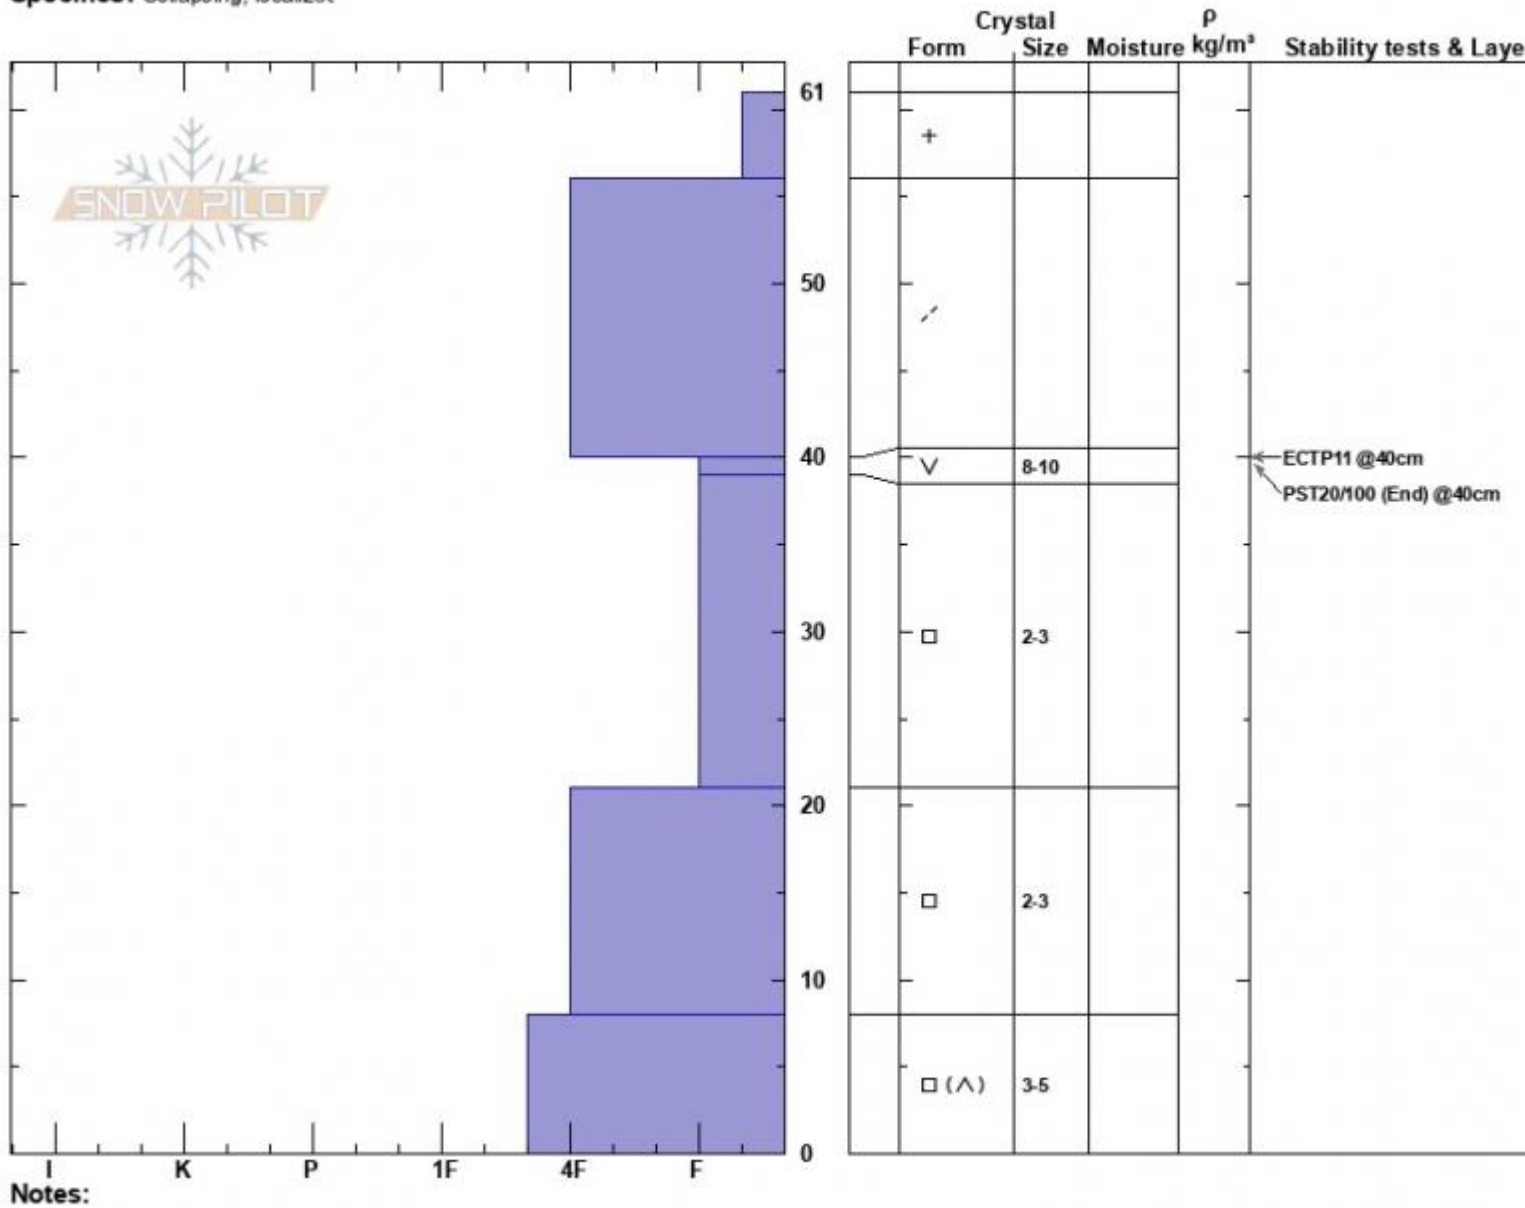

Top of the Skillet
 Madison Range-S
 MT
 Elevation: 8960 ft
 Aspect: 60°
 Specifics: Collapsing, localizer

Haylee Darby
 12/23/2024 - 12:15pm
 Co-ord: 44.97176N, -111.09767W
 Slope Angle: 26°
 Wind Loading: no

Stability:
 Air Temperature: -2°C
 Sky Cover: X
 Precipitation: NO
 Wind: W Calm

HS:61
 PF:55
 PS:20
 Layer Notes:

Notes:
 Advisory Region
 Southern Madison
 Longitude
 -111.10W
 Latitude
 44.96N
 Southern Madison, 2024-12-23