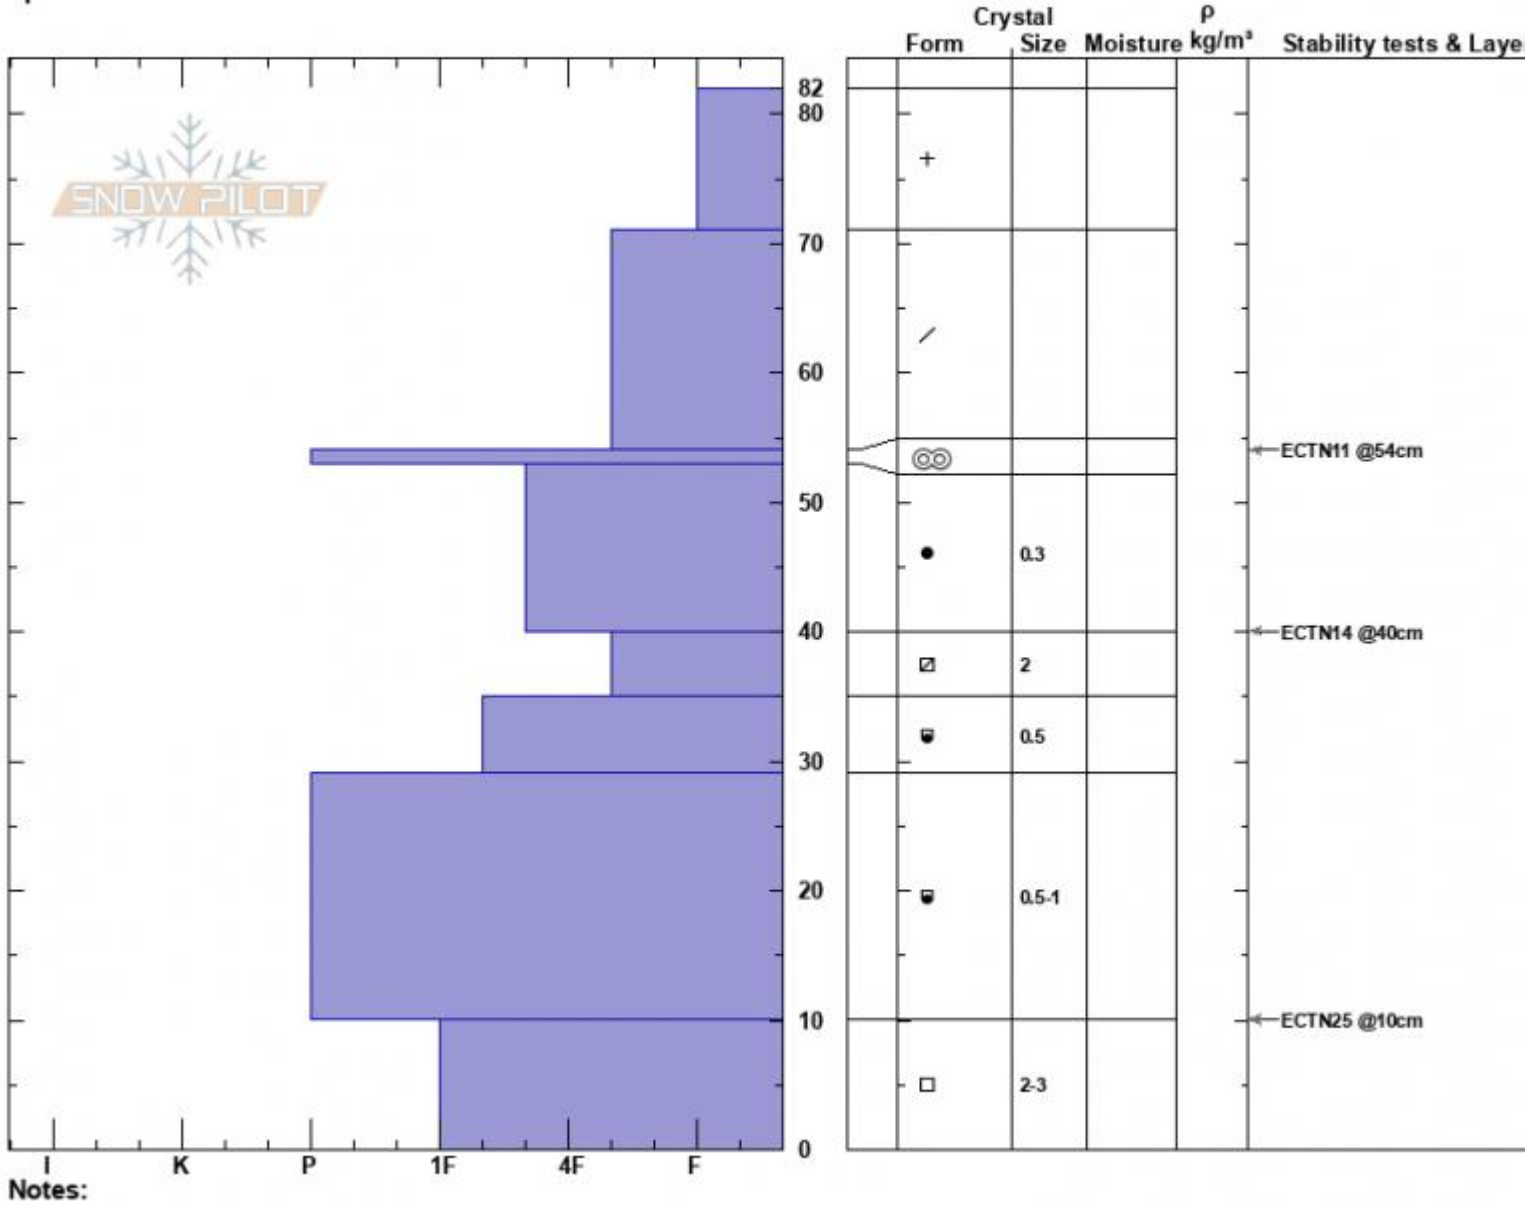

Henderson West  
 Cooke City  
 MT  
 Elevation: 9405 ft  
 Aspect: 277°  
 Specifics:

Haylee Darby  
 12/17/2024 - 10:00am  
 Co-ord: 45.04308N, -109.94364W  
 Slope Angle: 28°  
 Wind Loading: no

Stability:  
 Air Temperature: 0°C  
 Sky Cover: FEW  
 Precipitation: NO  
 Wind: NW Calm

HS:82  
 PF:55  
 PS:39  
 Layer Notes:

Advisory Region  
 Cooke City  
 Longitude  
 -109.95W  
 Latitude  
 45.05N  
 Cooke City, 2024-12-17