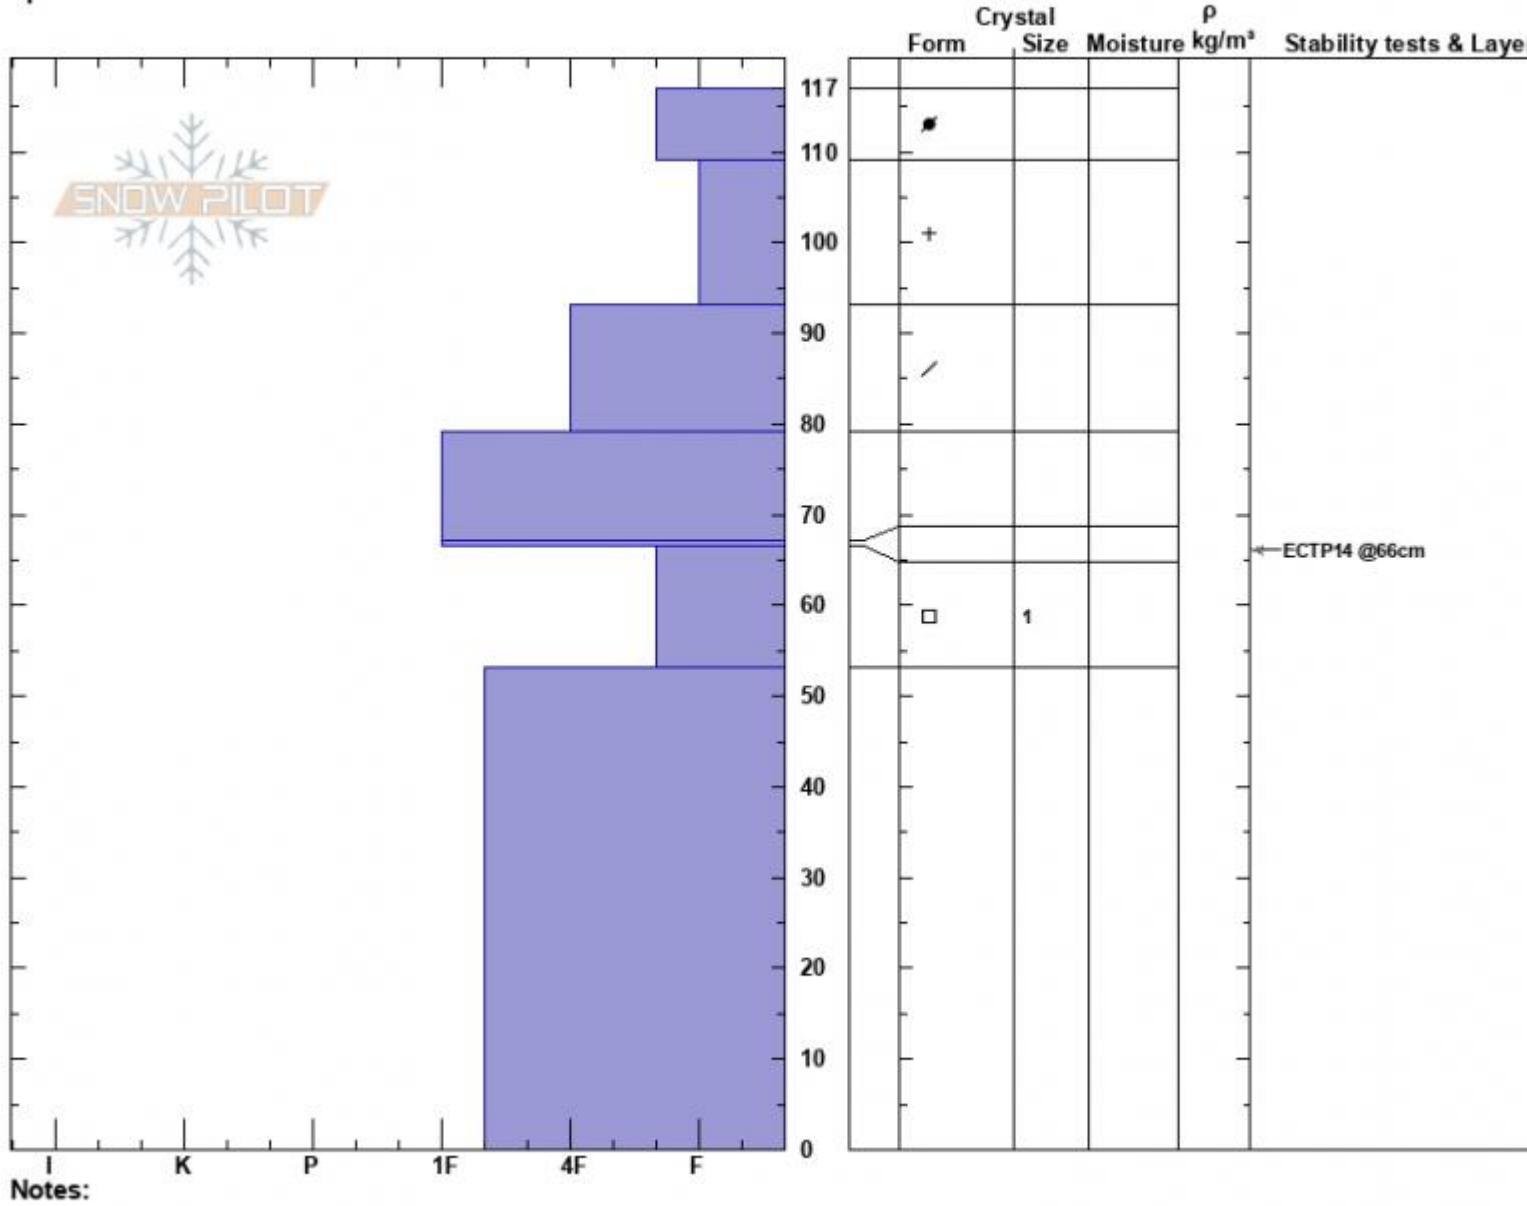

Middle Basin
Madison Range-N
MT
Elevation: 9300 ft
Aspect: 75°
Specifics:

Ian Hoyer
12/18/2024 - 12:00pm
Co-ord: 45.32954N, -111.38143W
Slope Angle: 31°
Wind Loading: previous

Stability: Poor
Air Temperature:
Sky Cover: OVC
Precipitation: S-1
Wind: S Strong

HS:117
PF:75
PS: 15
Layer Notes:

Notes:
Advisory Region
Northern Madison
Longitude
-111.39W
Latitude
45.34N
Northern Madison, 2024-12-18