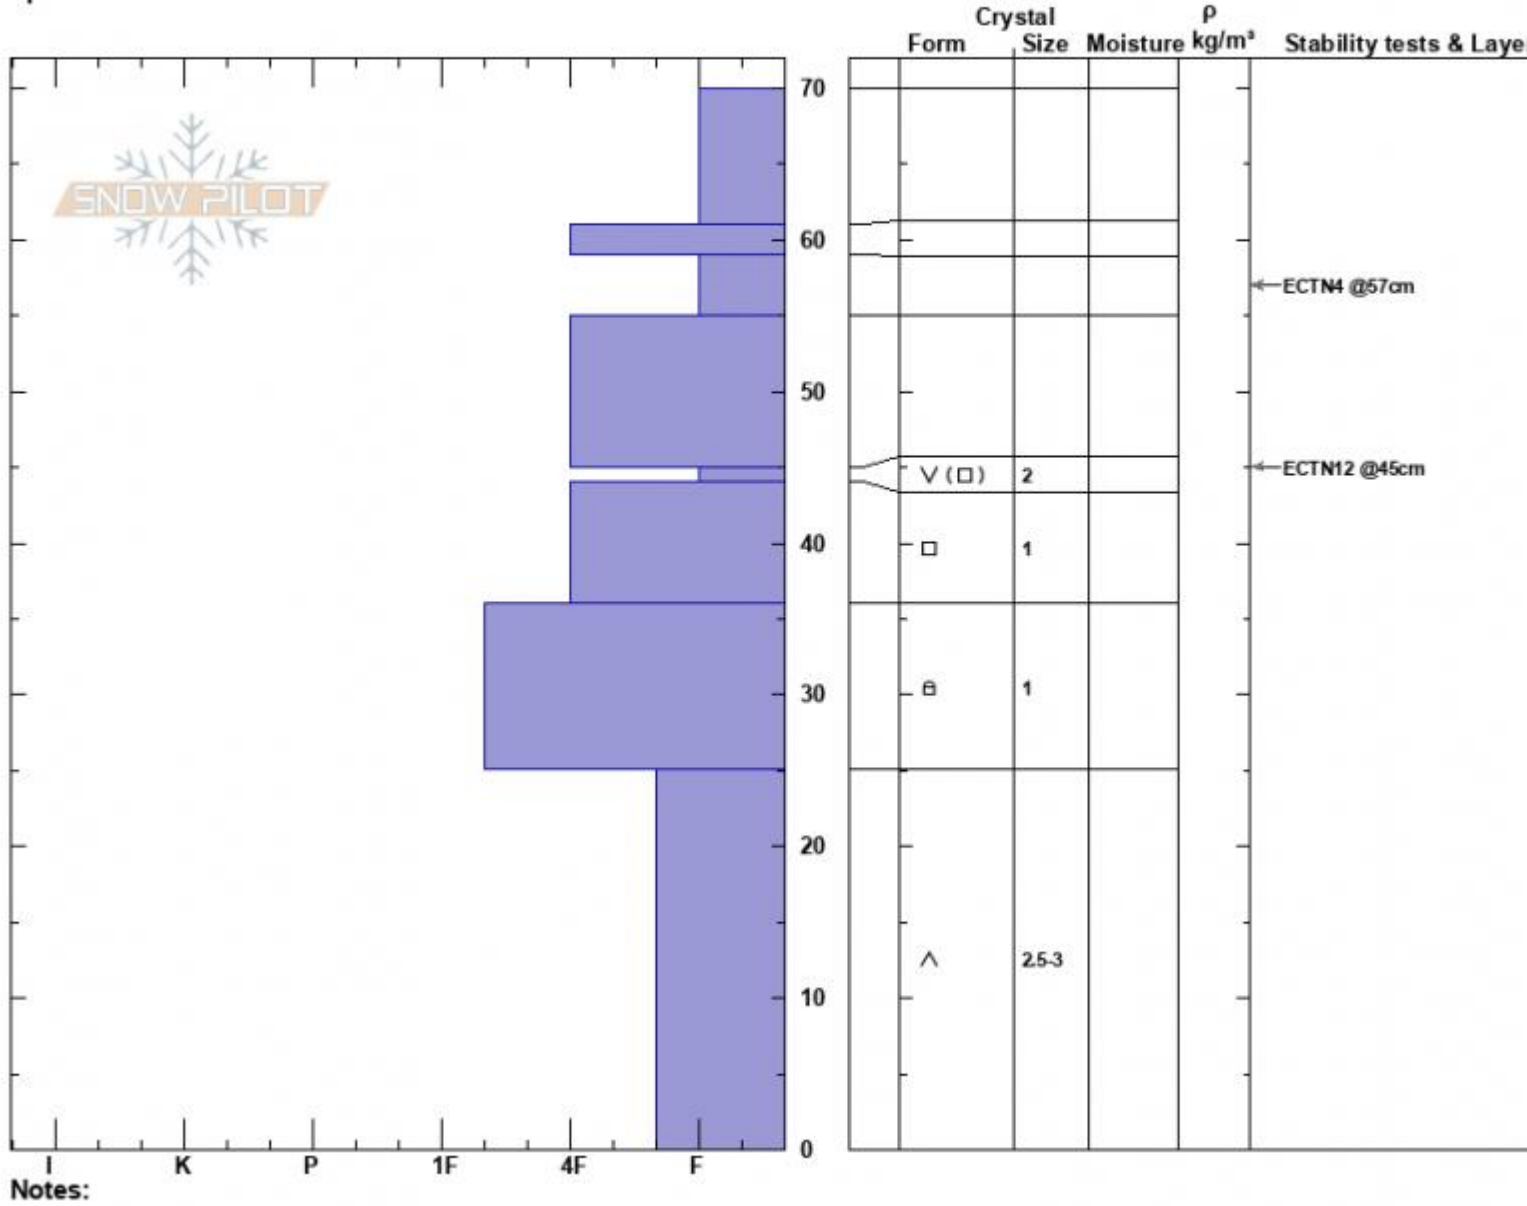

west Woody Ridge  
 Absaroka Range  
 MT  
 Elevation: 9550 ft  
 Aspect: 270°  
 Specifics:

Beau Fredlund  
 12/15/2024 - 1:00pm  
 Co-ord: 44.98447N, -109.92684E  
 Slope Angle: 28°  
 Wind Loading:

Stability:  
 Air Temperature:  
 Sky Cover:  
 Precipitation: S2  
 Wind:

HS:70      **Layer Notes:**  
 45-44cm: Problematic layer

Longitude

-109.94W

Latitude

44.99N

Cooke City, 2024-12-15