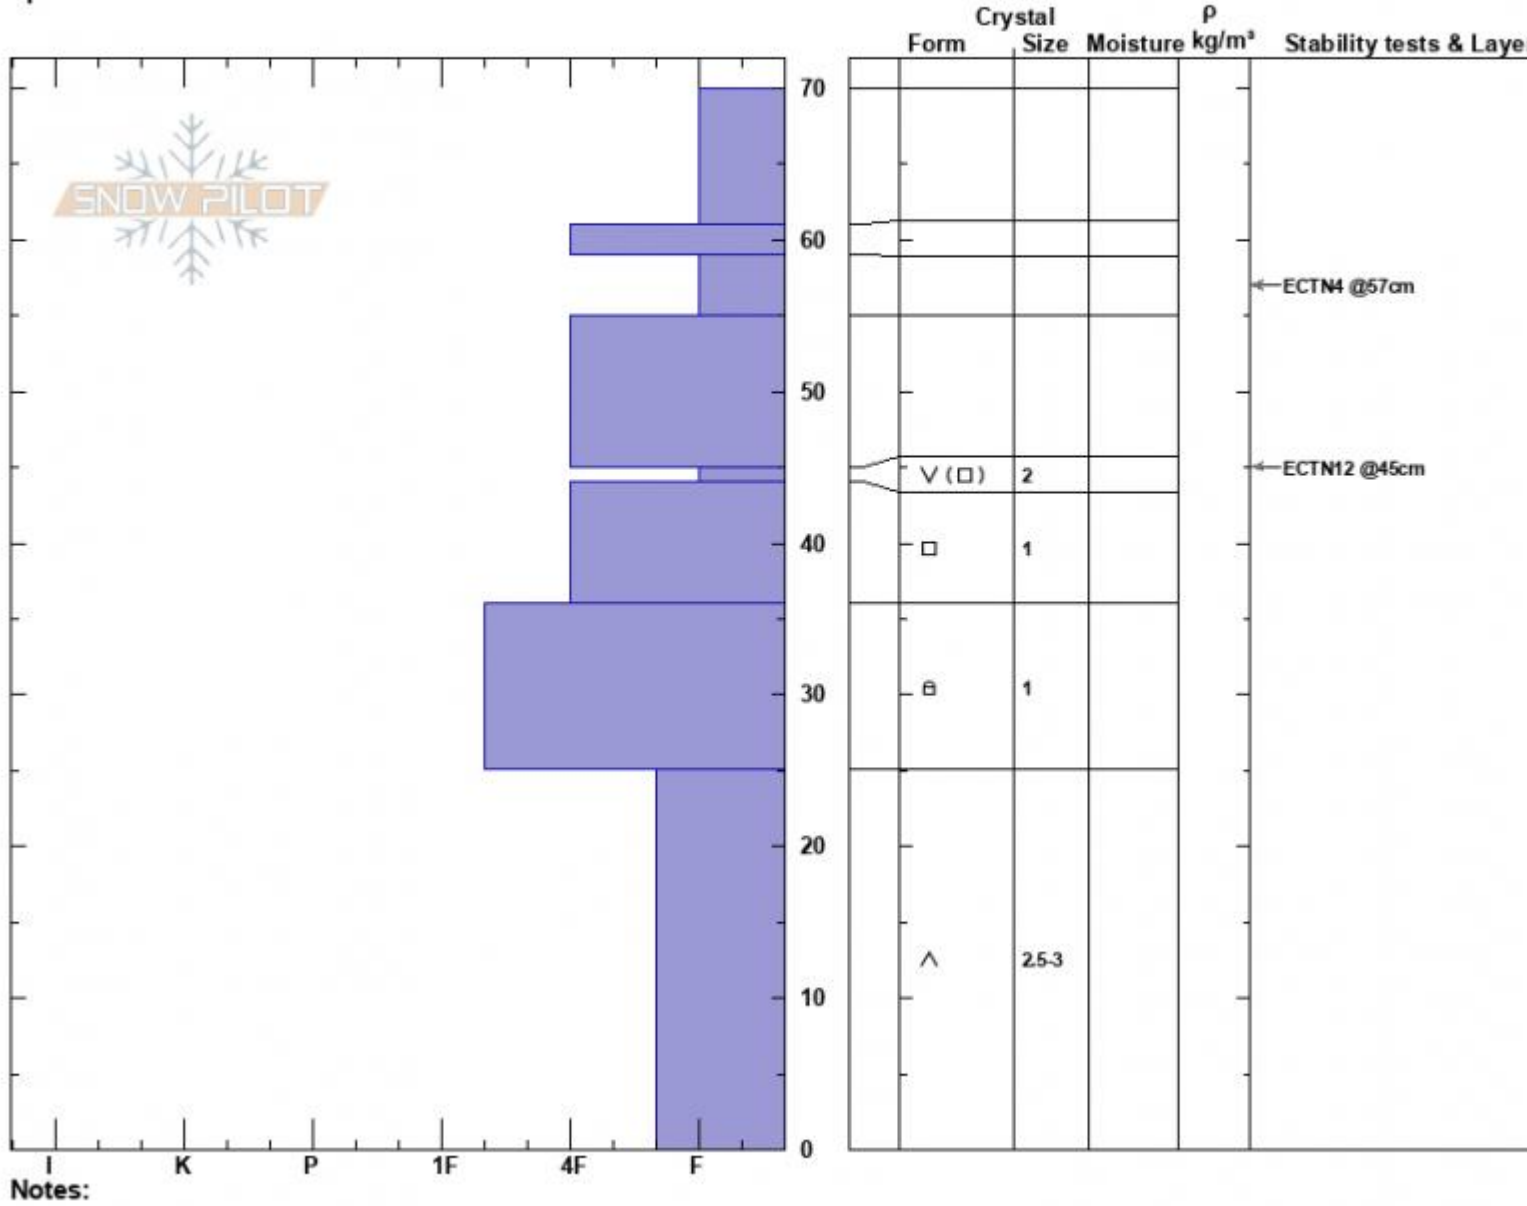

west Woody Ridge
 Absaroka Range
 MT
 Elevation: 9550 ft
 Aspect: 270°
 Specifics:

Beau Fredlund
 12/15/2024 - 1:00pm
 Co-ord: 44.98447N, -109.92684E
 Slope Angle: 28°
 Wind Loading:

Stability:
 Air Temperature:
 Sky Cover:
 Precipitation: S2
 Wind:

HS:70
 Layer Notes:
 45-44cm: Problematic layer

Longitude

-109.94W

Latitude

44.99N

Cooke City, 2024-12-15