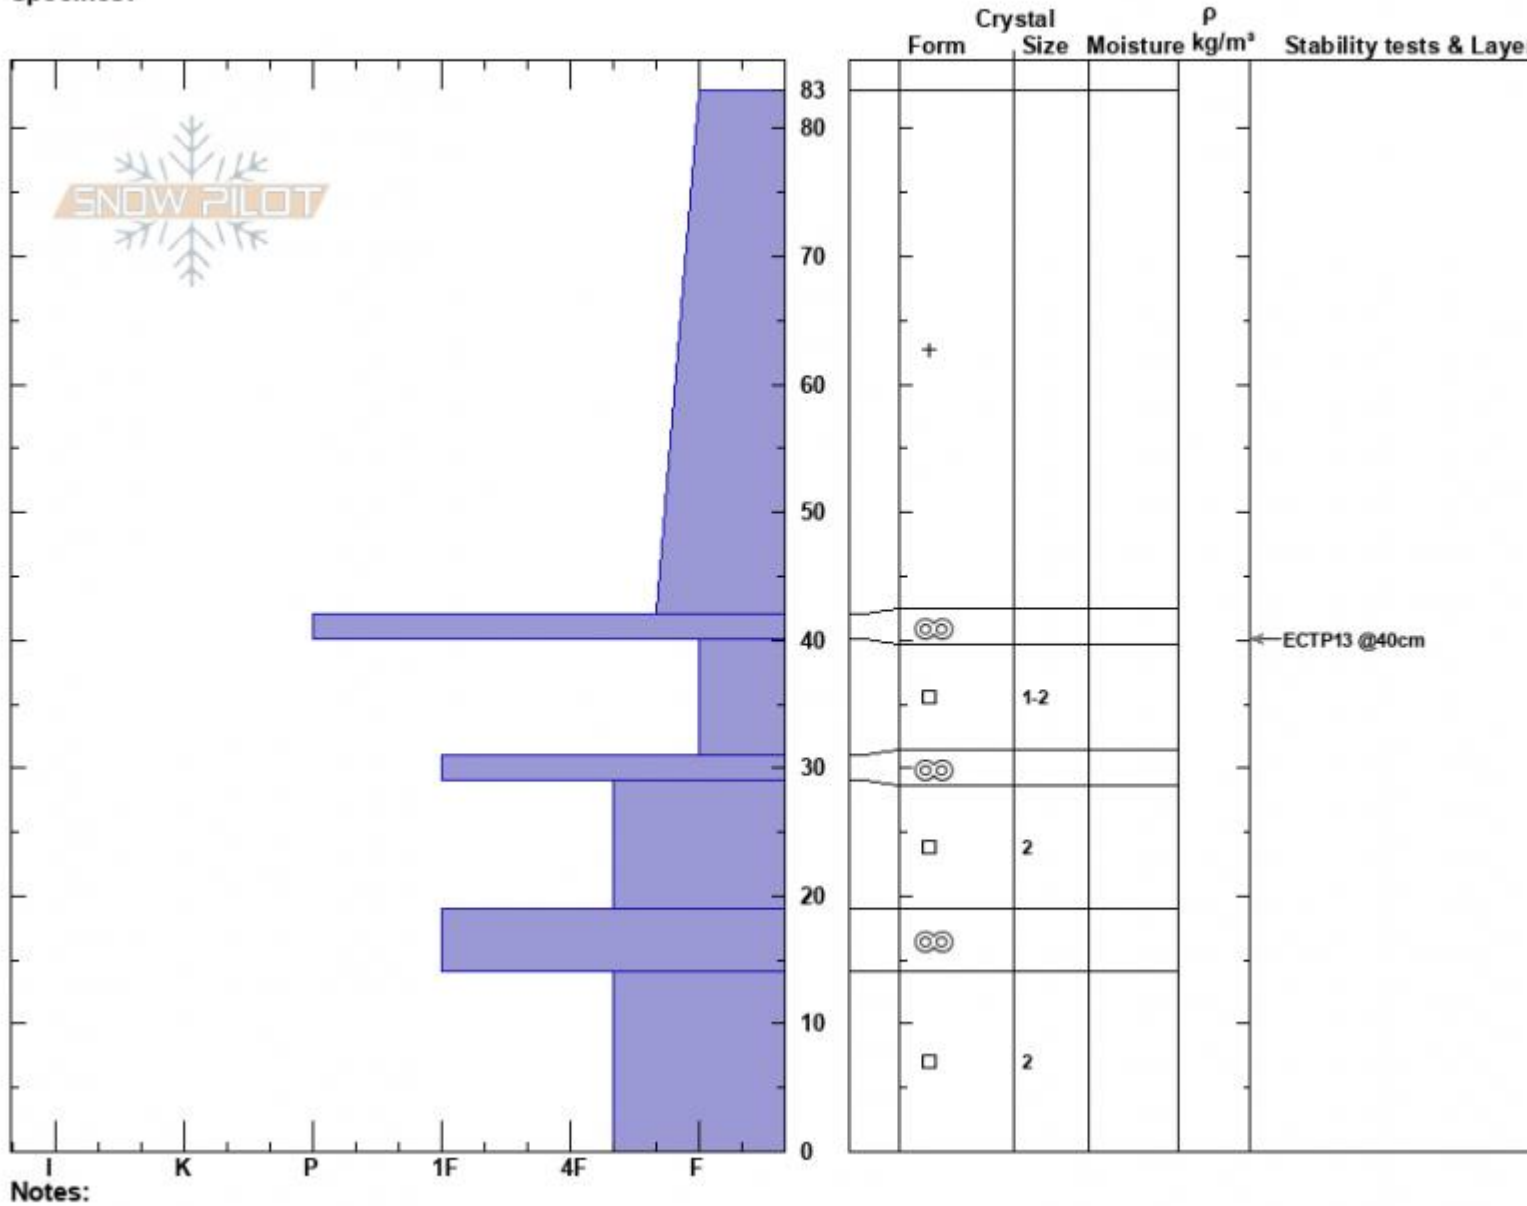

Blackmore SE Face  
 Gallatin Range-N  
 MT  
 Elevation: 9705 ft  
 Aspect: 115°  
 Specifics:

Haylee Darby  
 12/10/2024 - 12:45pm  
 Co-ord: 45.44581N, -111.00166W  
 Slope Angle: 26°  
 Wind Loading: no

Stability:  
 Air Temperature: -6°C  
 Sky Cover: BKN  
 Precipitation: NO  
 Wind: W Light Breeze

HS:83  
 PF:45  
 PS:30

Layer Notes:

Notes:  
 Advisory Region  
 Northern Gallatin  
 Longitude  
 -111.00W  
 Latitude  
 45.44N  
 Northern Gallatin, 2024-12-10