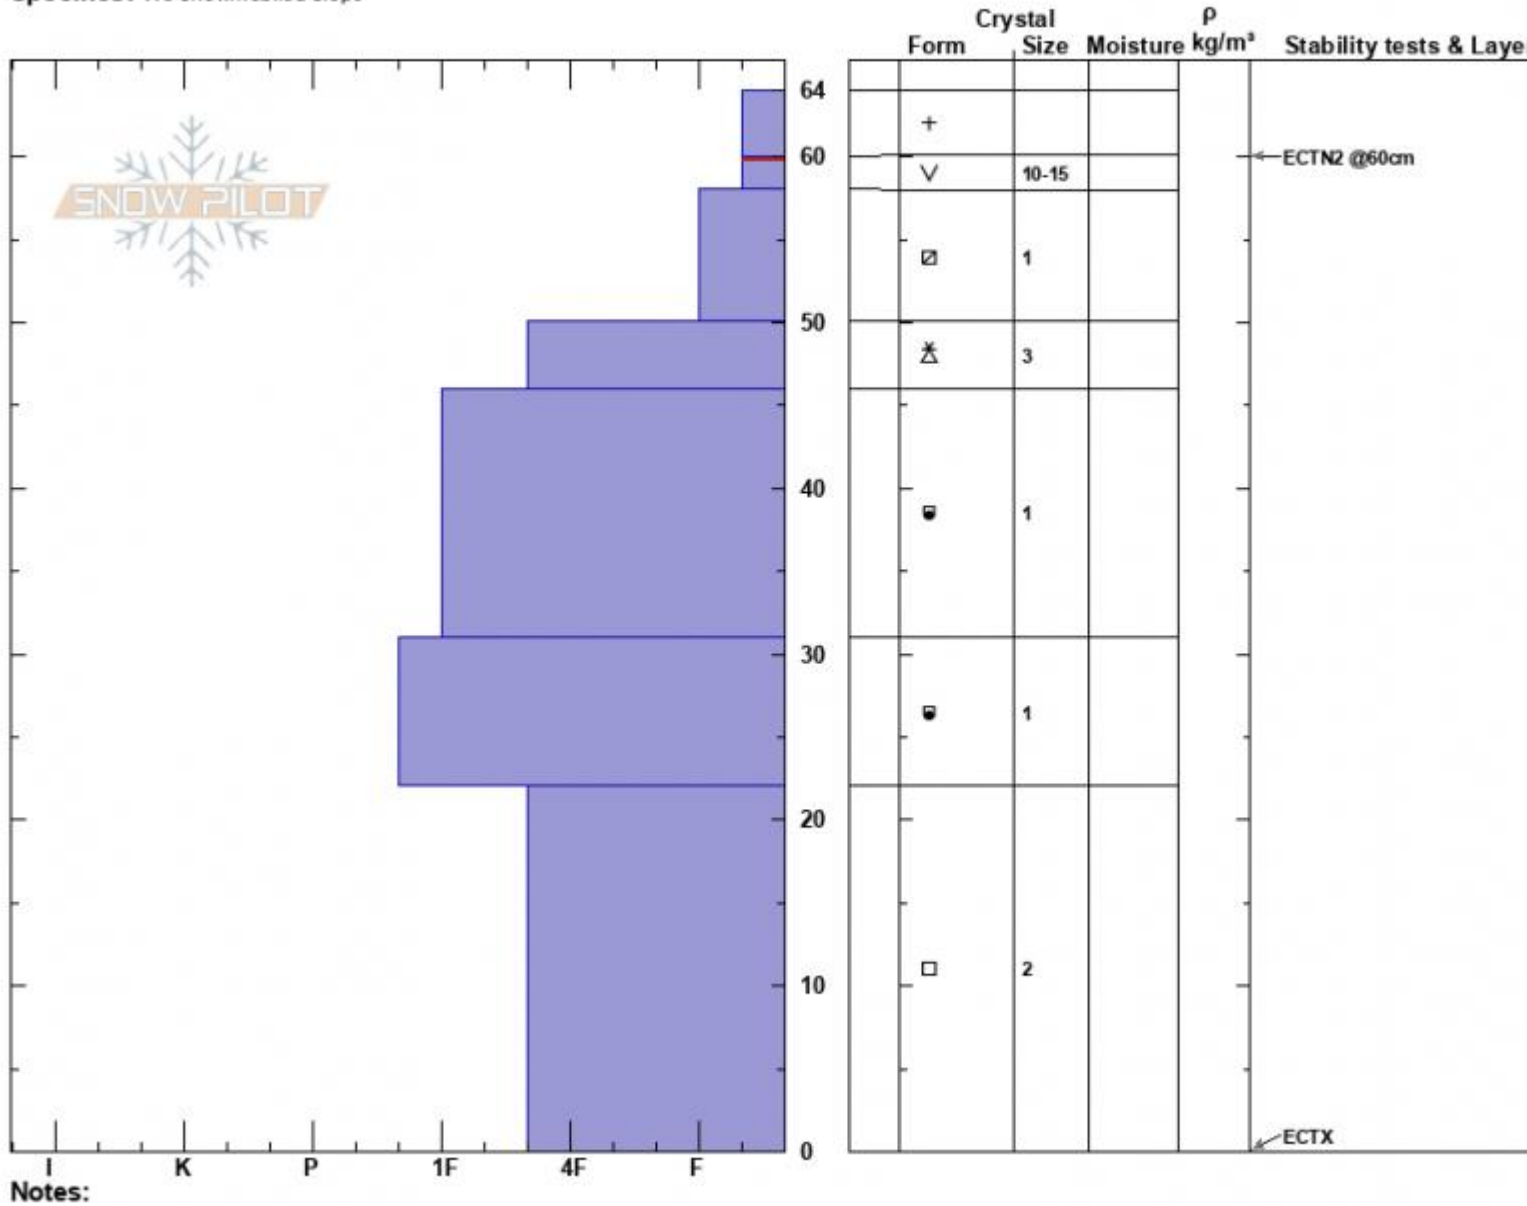

Black Canyon SW
 Lionhead Range
 MT
 Elevation: 8100 ft
 Aspect: 240°
 Specifics: We snowmobiled slope

Dave Zinn
 12/09/2024 - 1:50pm
 Co-ord: 44.49862N, -111.13852W
 Slope Angle: 5°
 Wind Loading: no

Stability: Very Good
 Air Temperature:
 Sky Cover: BKN
 Precipitation: NO
 Wind: Calm

HS:64
 PF:40
 Layer Notes:
 60-58cm: Problematic layer

Advisory Region
 Island Park
 Longitude
 -111.14W
 Latitude
 44.48N
 Island Park, 2024-12-09