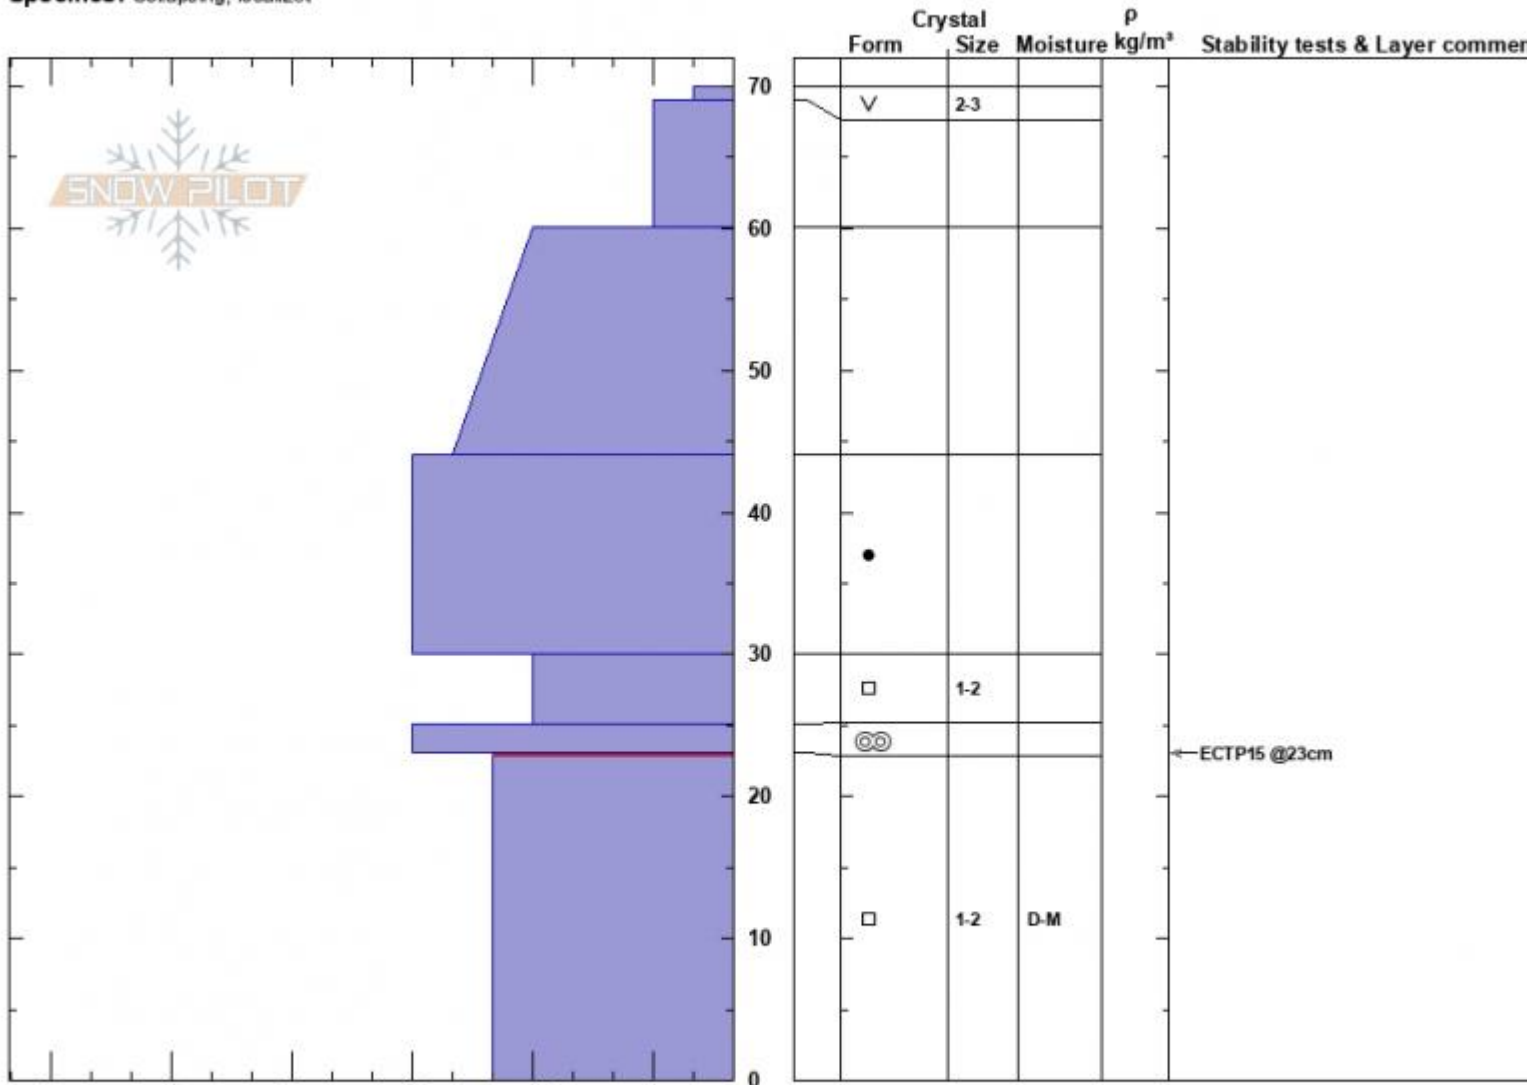

Republic Creek
 Beartooths
 MT
Elevation: 9800 ft
Aspect: 262°
Specifics: Collapsing, localized

Beau Fredlund
 12/02/2024 - 1:00pm
Co-ord: 44.98471N, -109.92491E
Slope Angle: 28°
Wind Loading:

Stability:
Air Temperature:
Sky Cover: CLR
Precipitation:
Wind:

HS:70 **Layer Notes:**
 23-0cm: Problematic layer

Notes: Experienced 3 relatively large collapses today. One in the valley bottom around 8200', and 2 near the ridgetop at 9800' and 9900' respectively- one on a west aspect and one on an east aspect (in Hayden Creek).

Arduous trail breaking with the semi-supportable slab in the middle of the snowpack.

General HS was around 40-80cms.

Advisory Region
 Cooke City
 Longitude
 -109.94W
 Latitude
 44.99N

Forecast link: [GNFAC Avalanche Forecast for Wed Dec 4, 2024](#) [GNFAC Avalanche Forecast for Thu Dec 5, 2024](#)