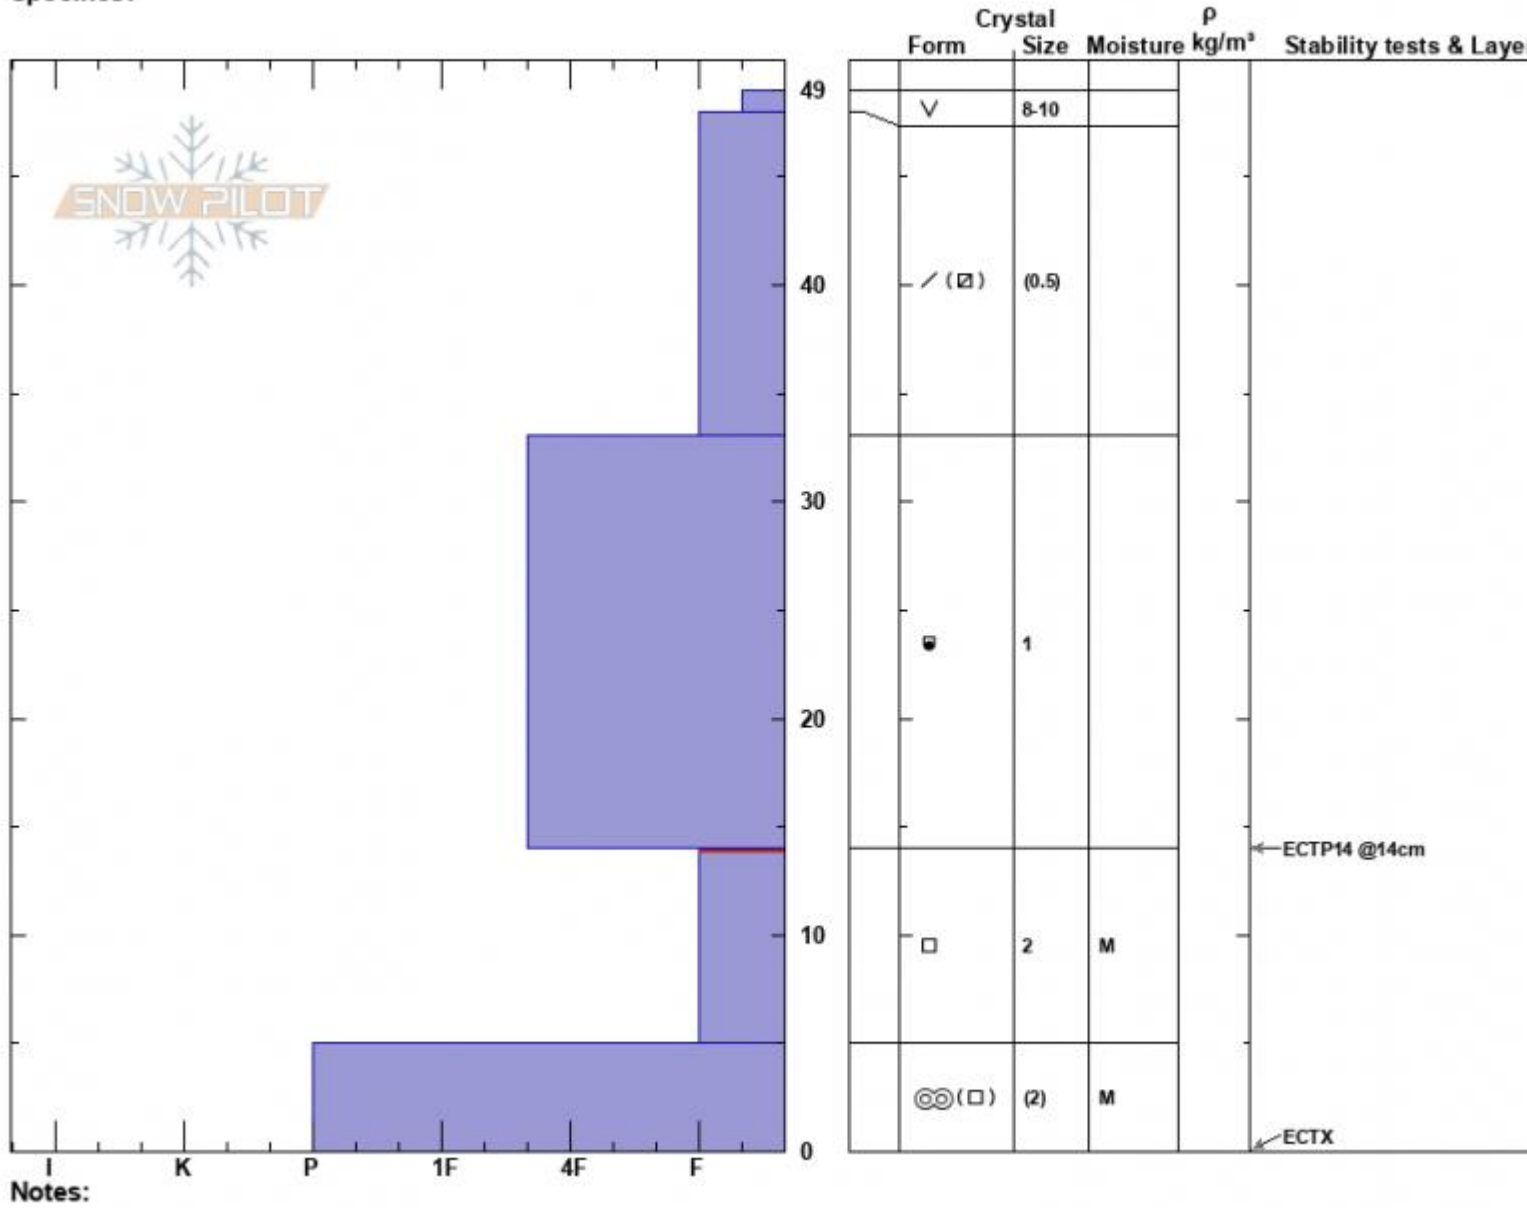

Wilderness Boundary  
 Madison Range-S  
 MT  
 Elevation: 8850 ft  
 Aspect: 240°  
 Specifics:

Dave Zinn  
 12/03/2024 - 12:15pm  
 Co-ord: 44.97699N, -111.35905W  
 Slope Angle: 20°  
 Wind Loading: no

Stability: Good  
 Air Temperature:  
 Sky Cover: CLR  
 Precipitation: NO  
 Wind: Calm

HS:49  
 PF:30  
 Layer Notes:  
 14-5cm: Problematic layer

Notes:  
 Advisory Region  
 Southern Madison  
 Longitude  
 -111.27W  
 Latitude  
 45.06N  
 Southern Madison, 2024-12-03