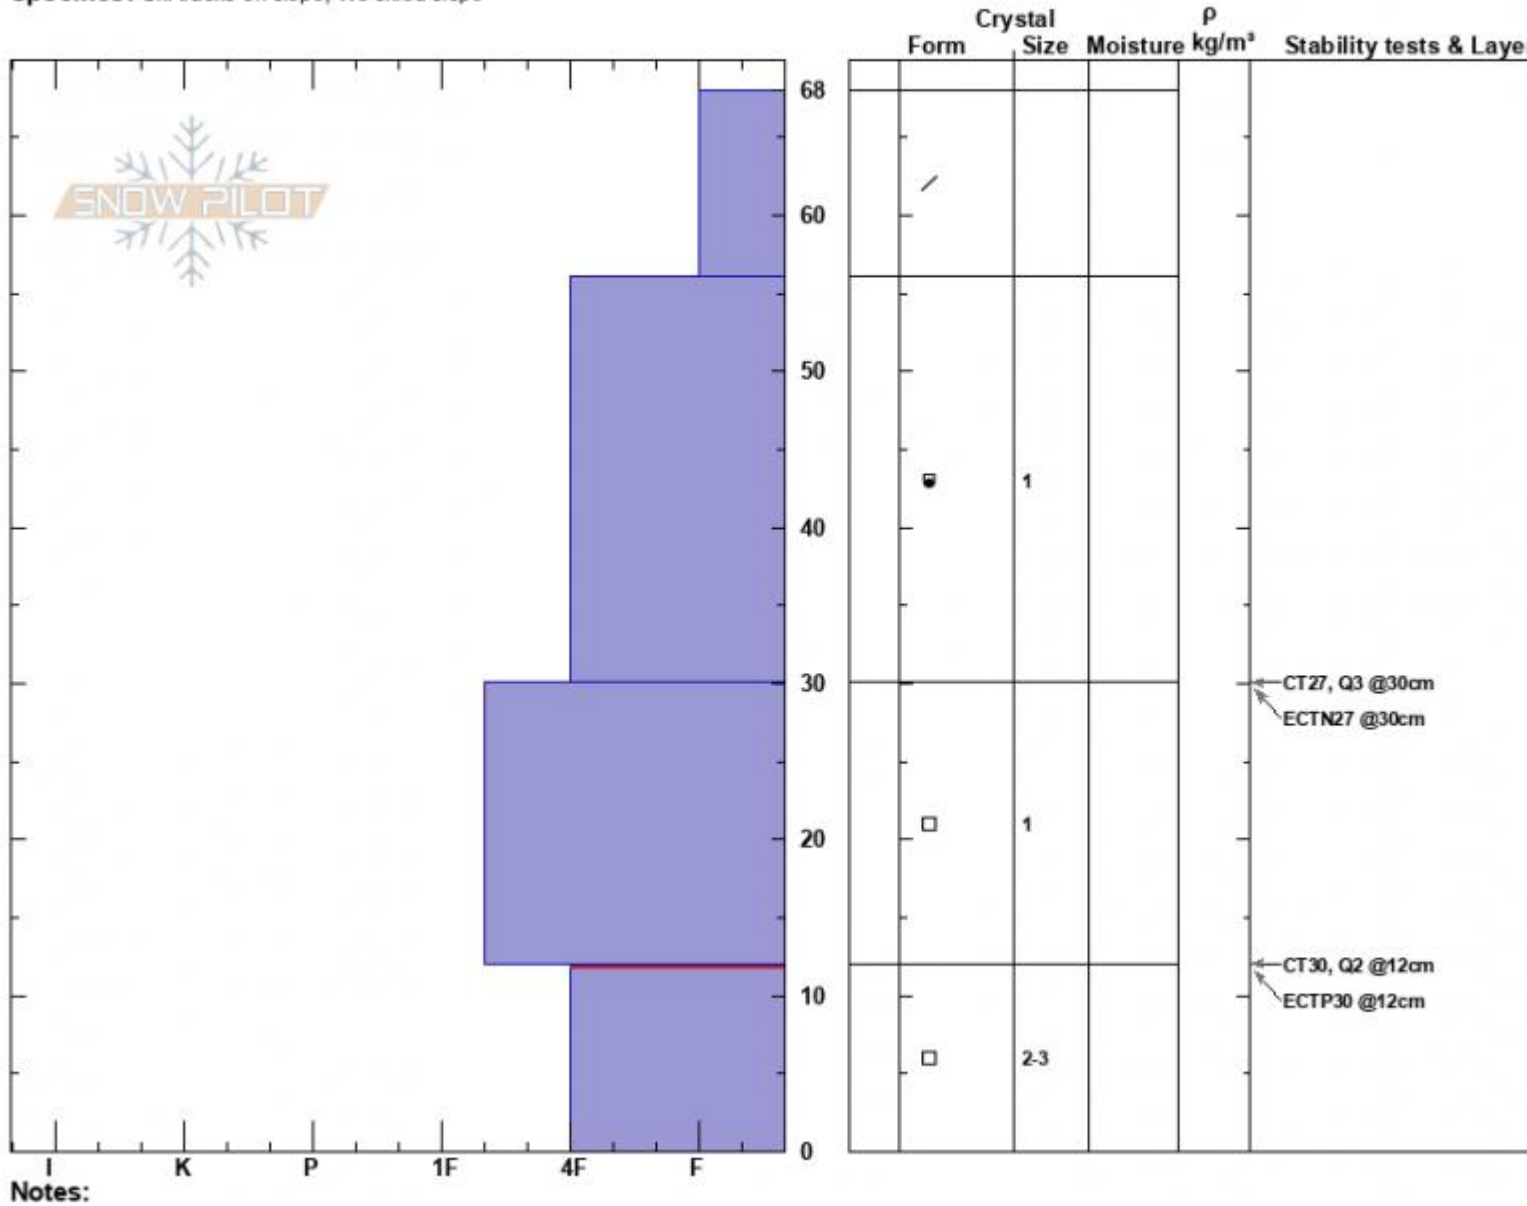

Spanky's Profile
 Madison Range-N
 MT
 Elevation: 9240 ft
 Aspect: 60°
 Specifics: Ski tracks on slope; We skied slope

Dave Zinn
 12/01/2024 - 12:00pm
 Co-ord: 45.3244 1N, -111.38145W
 Slope Angle: 32°
 Wind Loading: no

Stability: Good
 Air Temperature:
 Sky Cover: BKN
 Precipitation: NO
 Wind: Calm

HS:68
 PF:60
 Layer Notes:
 12-0cm: Problematic layer

Advisory Region
 Northern Madison
 Longitude
 -111.38W
 Latitude
 45.35N
 Northern Madison, 2024-12-01