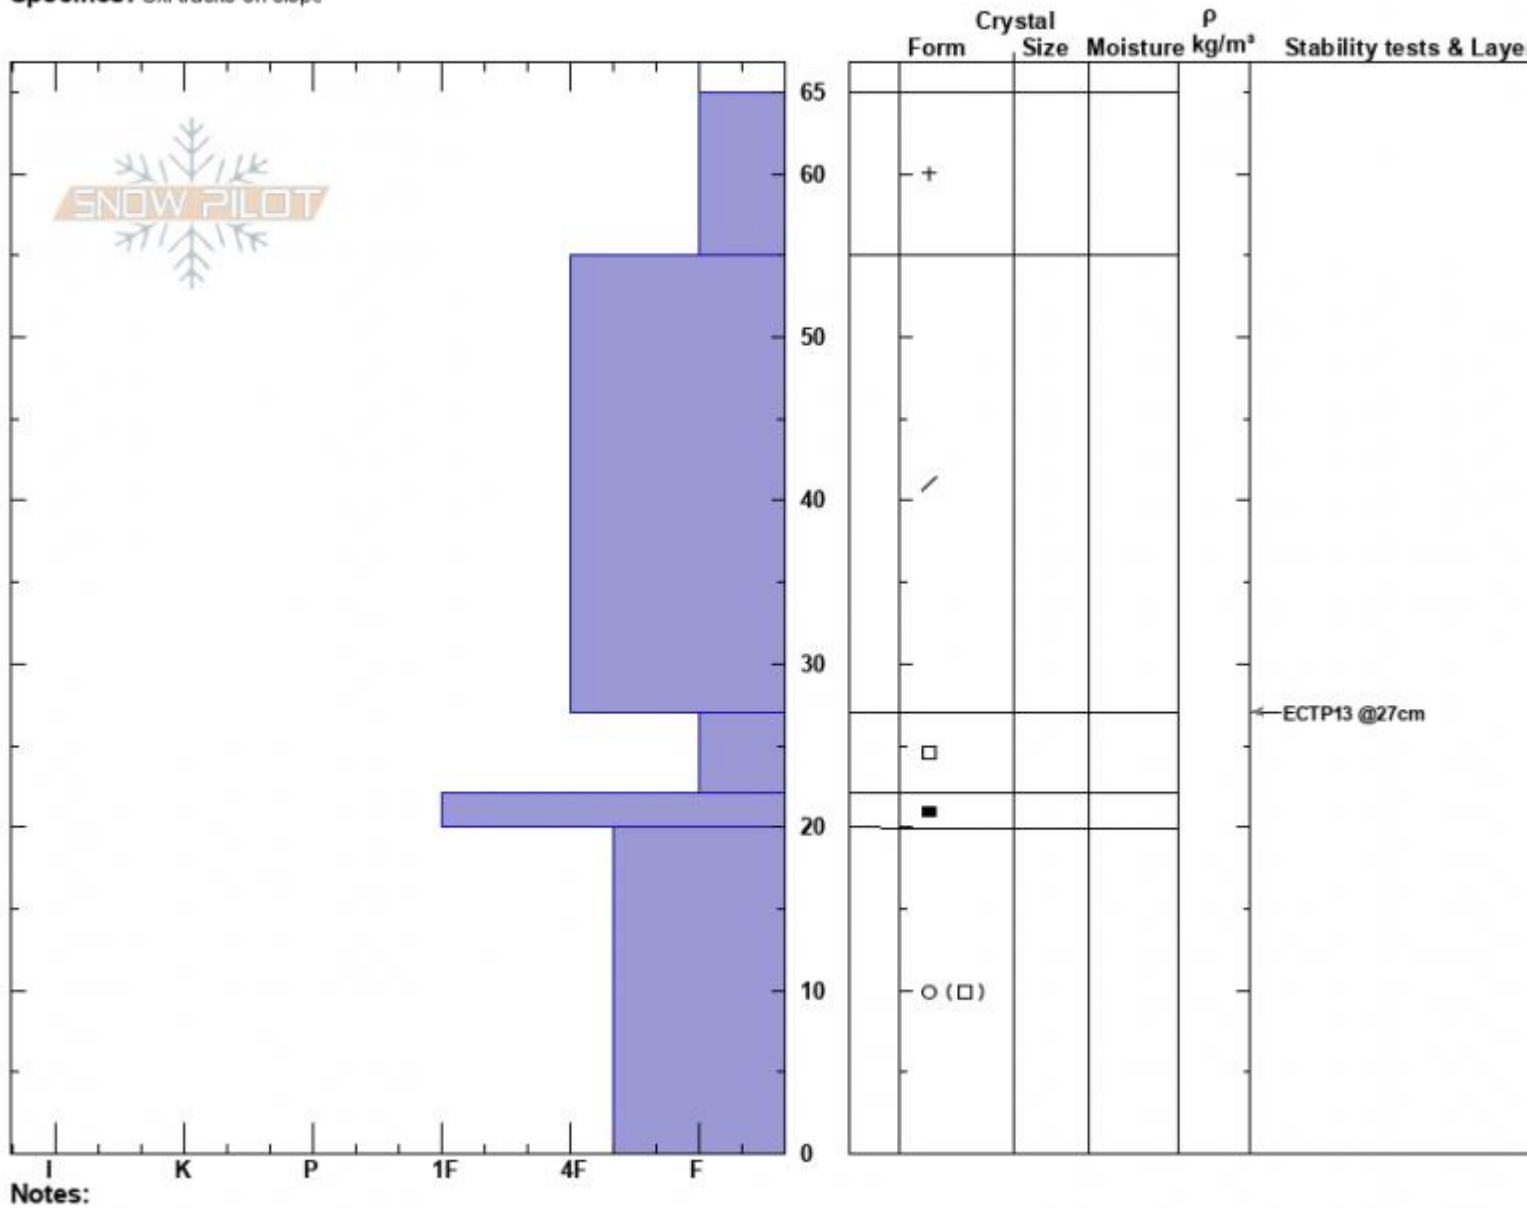

Bear Basin
 Madison Range-N
 MT
 Elevation: 8600 ft
 Aspect: 80°
 Specifics: Ski tracks on slope

Spencer Jonas
 11/26/2024 - 1:45pm
 Co-ord: 45.32334N, -111.37699W
 Slope Angle: 31°
 Wind Loading:

Stability:
 Air Temperature:
 Sky Cover: OVC
 Precipitation: S-1
 Wind: Calm

HS:65 Layer Notes:

Advisory Region
 Northern Madison
 Longitude
 -111.38W
 Latitude
 45.35N
 Northern Madison, 2024-11-26