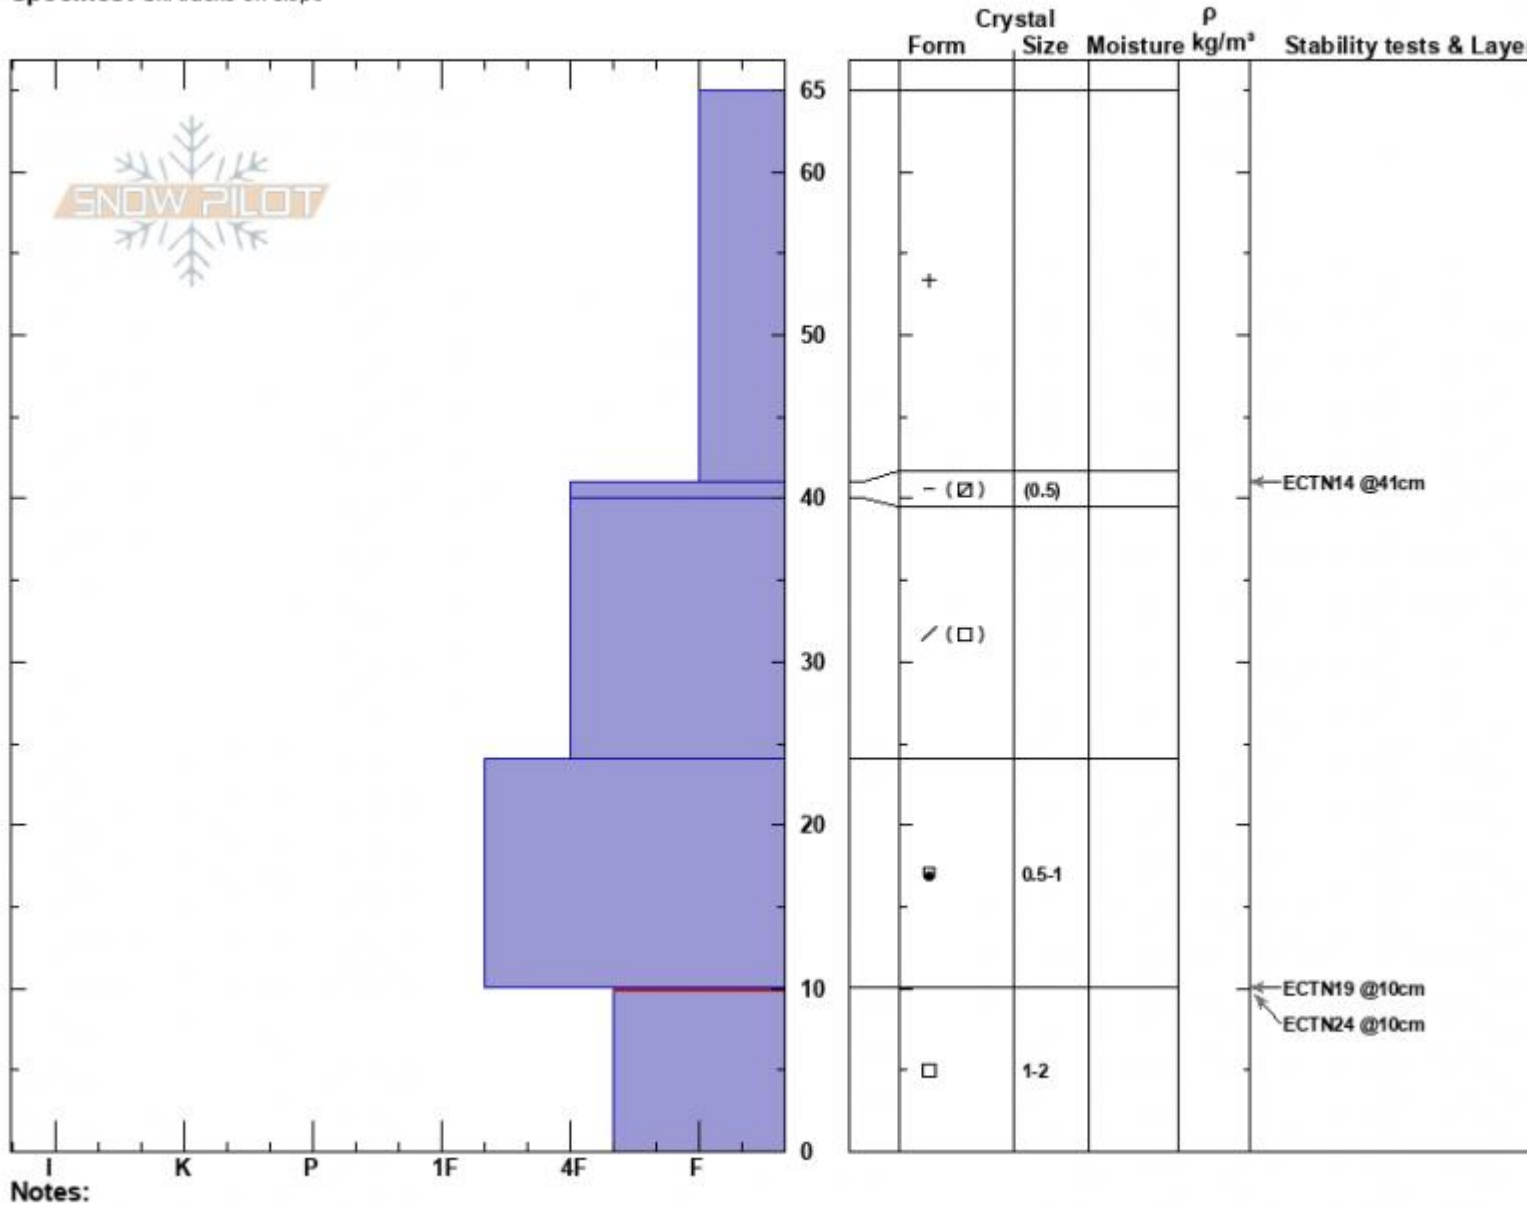

Spanky's
 Madison Range-N
 MT
 Elevation: 9240 ft
 Aspect: 50°
 Specifics: Ski tracks on slope

Dave Zinn
 11/20/2024 - 11:40am
 Co-ord: 45.32424N, -111.38128W
 Slope Angle: 24°
 Wind Loading: no

Stability: Very Good
 Air Temperature:
 Sky Cover: BKN
 Precipitation: NO
 Wind: N Light Breeze

HS:65
 PF:60
 Layer Notes:
 10-0cm: Problematic layer

Notes:
 Advisory Region
 Northern Madison
 Longitude
 -111.39W
 Latitude
 45.34N
 Northern Madison, 2024-11-20