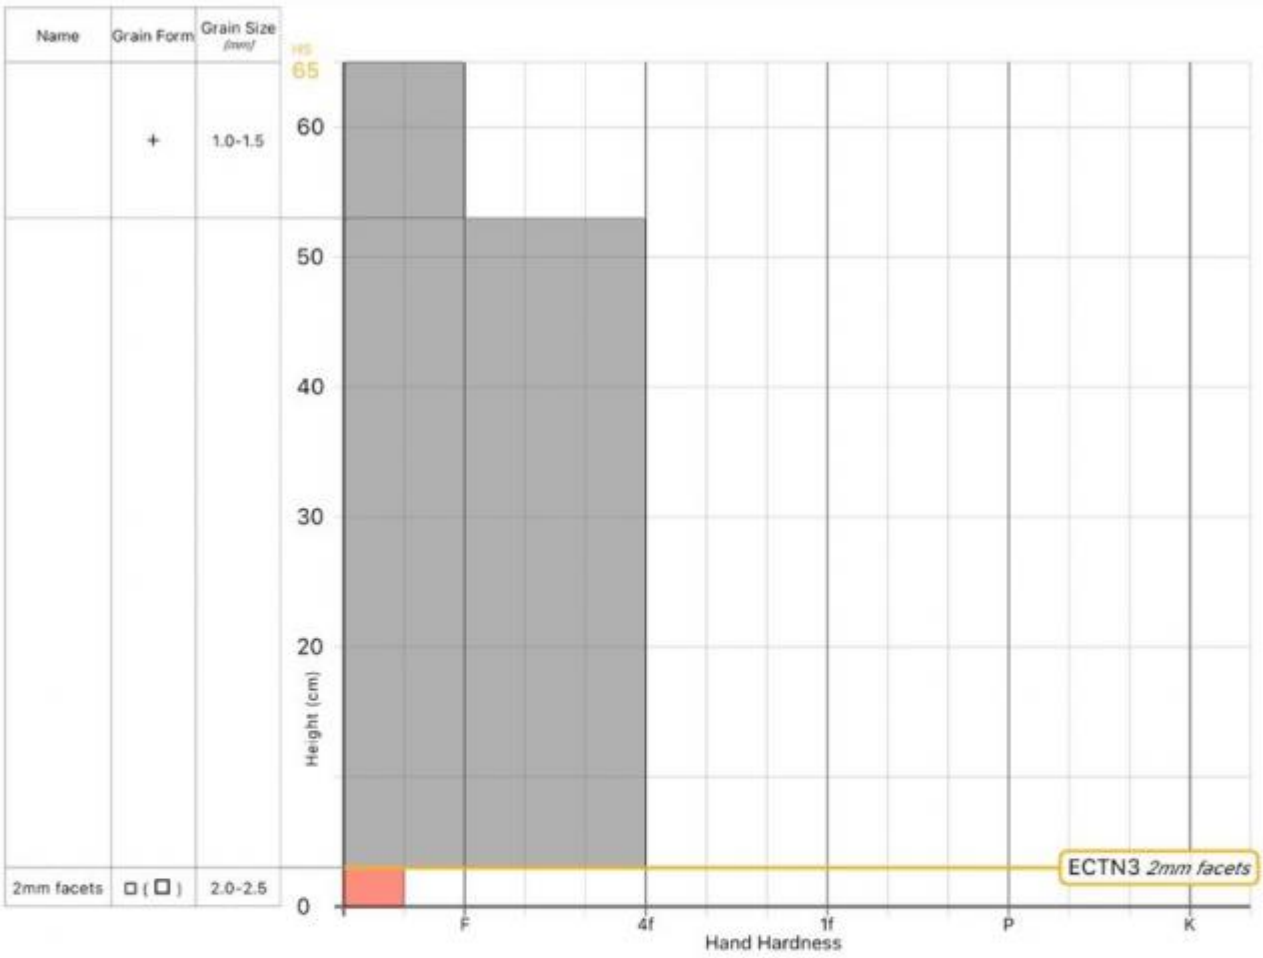

Profile Name: **Bridger Range**

General

🕒 Date: 2024-11-06 11:10:24.000
 👤 Observer: **Tyler Miller**
 🏠 Org:

Location

⚡ Elevation: **7800ft**
 ⚡ Aspect: **NW**
 ⚡ Slope: **23°**
 📍 Lat/Lng: **45.8305,-110.9307**

Weather

🌡 Air Temperature: ?
 ☁ Sky Cover: **Scattered**
 ❄ Precipitation: **No Precipitation**
 🌬 Wind: **Moderate,NE**
 🌬 Blowing Snow: **Light**

Snow Conditions

📏 Total Snow Depth (HS): **65cm**
 ❄ Surface Grain: **Graupel 1.0-1.5mm**
 📏 Foot Pen: ?
 📏 Ski Pen: ?

Notes: -13° C air (unable to input negative value for temp)

Advisory Region
 Bridger Range
 Longitude
 -110.92W
 Latitude
 45.82N
 Bridger Range, 2024-11-07