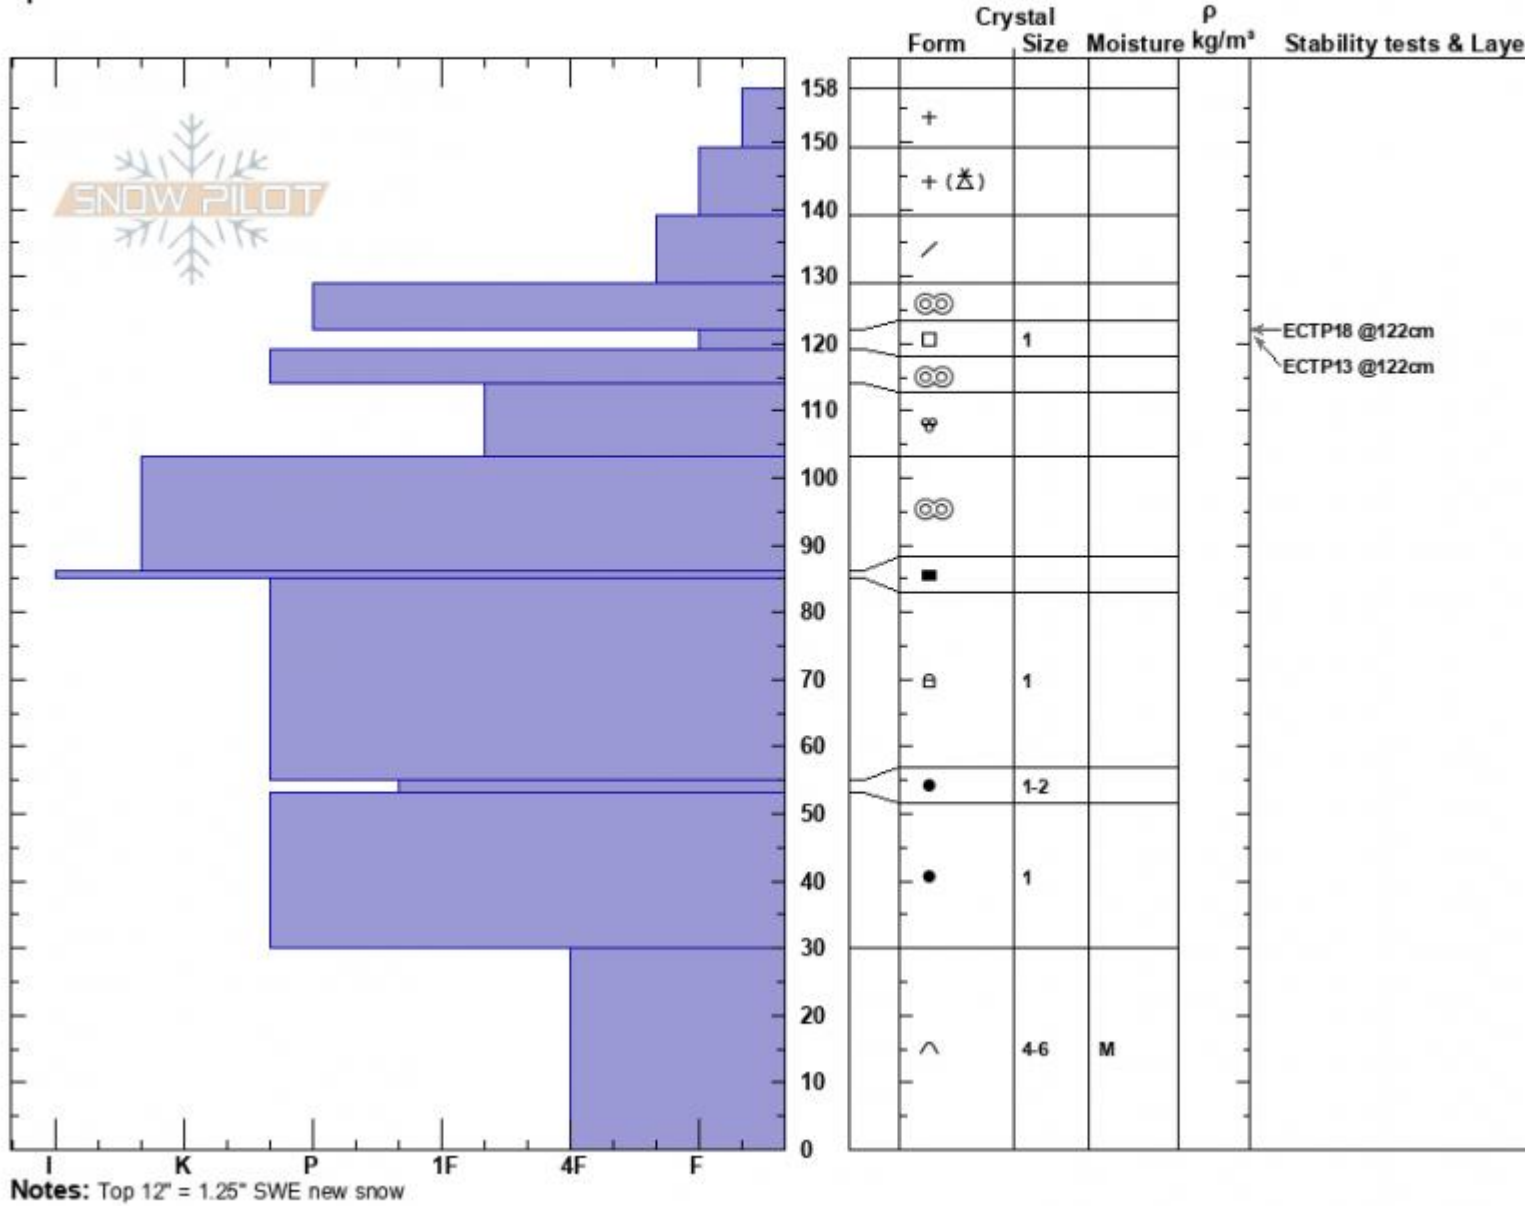

Lightning Crk, T Fork  
 Madison Range-S  
 MT  
 Elevation: 8775 ft  
 Aspect: 240°  
 Specifics:

Alex Marienthal  
 03/29/2024 - 12:15pm  
 Co-ord: 44.97662N, -111.35970W  
 Slope Angle: 30°  
 Wind Loading: no

Stability: Fair  
 Air Temperature: -2.5°C  
 Sky Cover: BKN  
 Precipitation: S-1  
 Wind: Calm

HS:158  
 Layer Notes:  
 122-119cm:Problematic layer

Advisory Region  
 Southern Madison  
 Longitude  
 -111.27W  
 Latitude  
 45.06N  
 Southern Madison, 2024-03-29