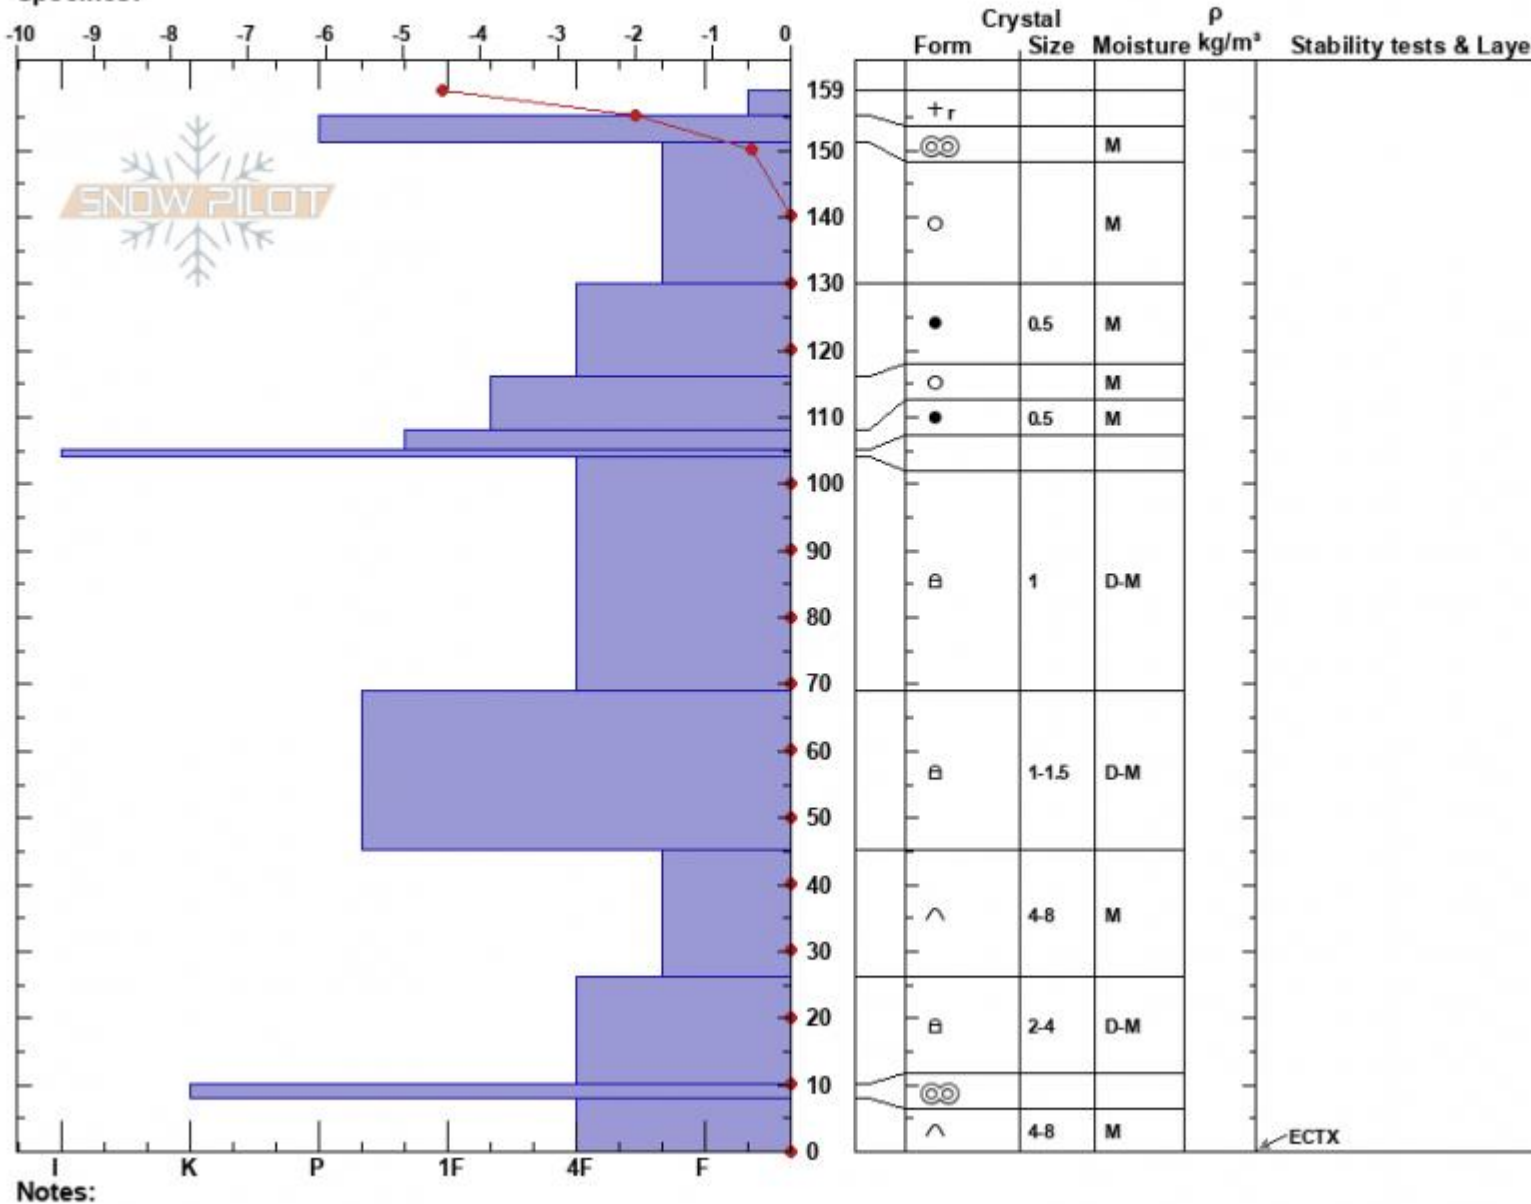

Ski Hill Lionhead
 Lionhead Range
 MT
 Elevation: 8010 ft
 Aspect: 69°
 Specifics:

Alex Marienthal
 04/06/2024 - 10:43am
 Co-ord: 44.70228N, -111.29555W
 Slope Angle: 27°
 Wind Loading: no

Stability: Good
 Air Temperature: -6.5°C
 Sky Cover: OVC
 Precipitation: S1
 Wind: N Light Breeze

HS:159
 PF:30
 Layer Notes: 159-155cm:Problematic layer

Advisory Region
 Lionhead Range
 Longitude
 -111.32W

Latitude

44.71N

Lionhead Range, 2024-04-06