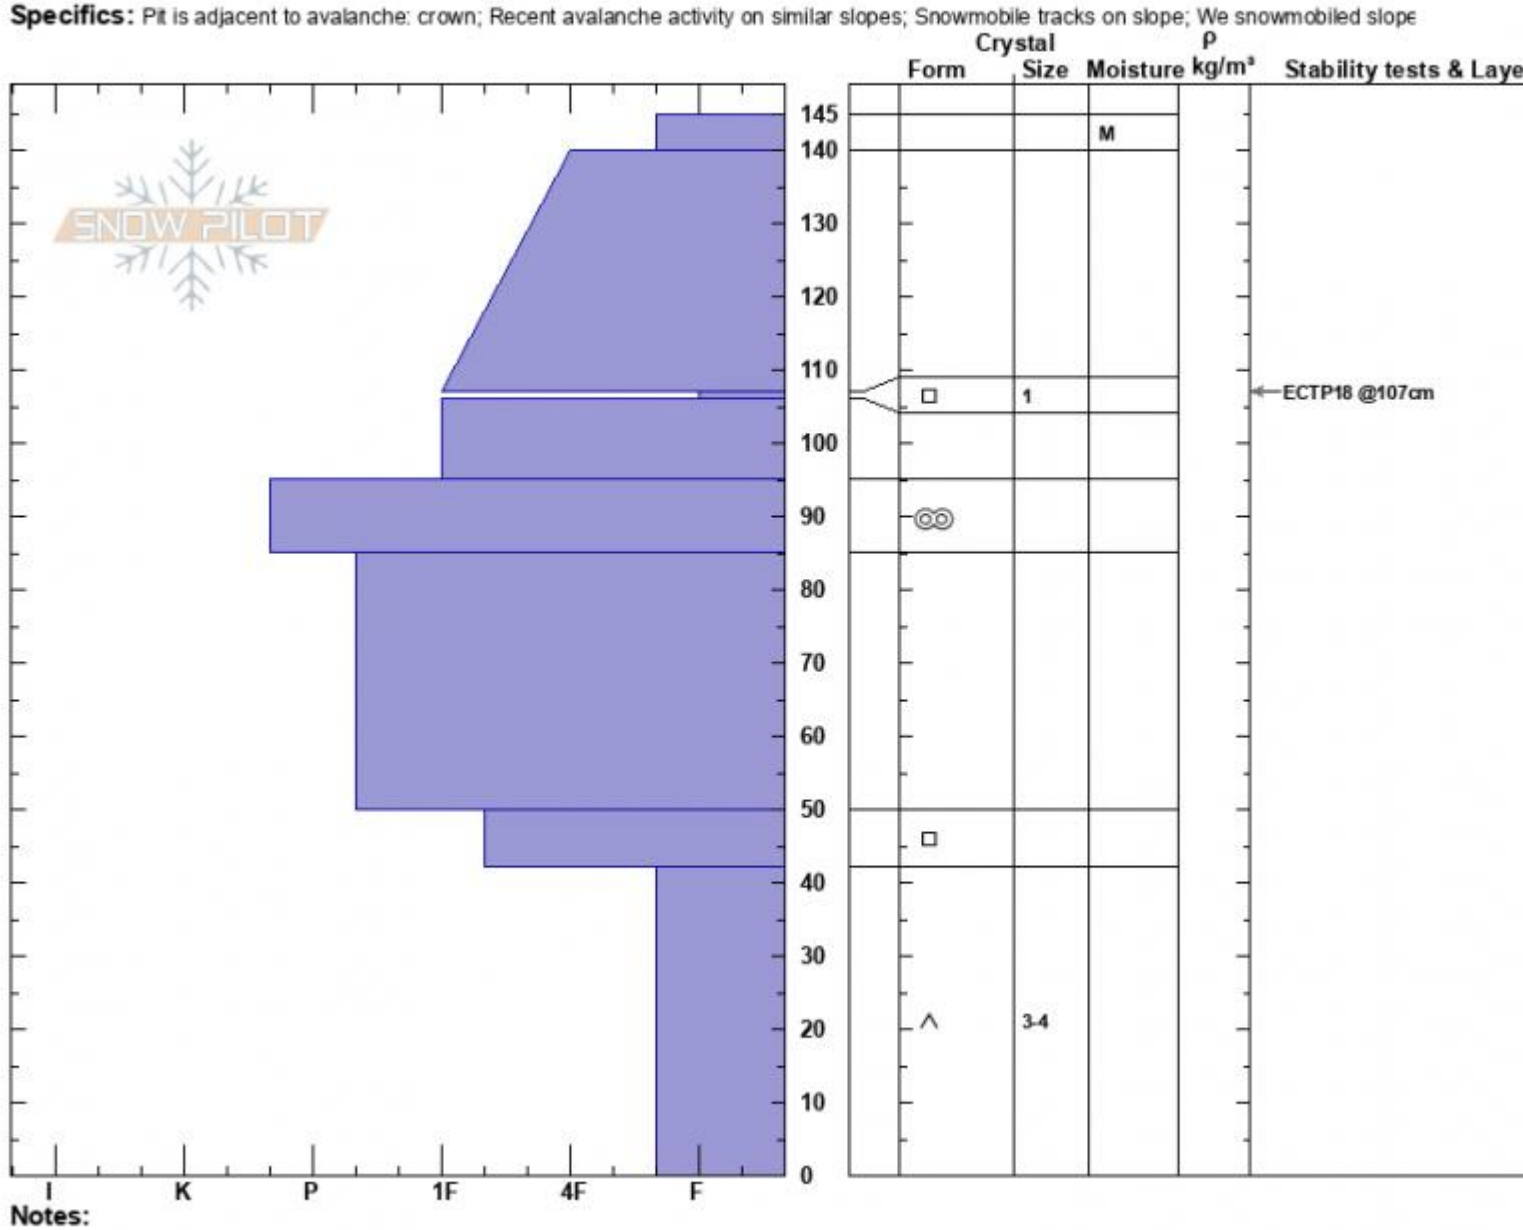

Targhee Creek
 Lionhead Range
 MT
 Elevation: 9600 ft
 Aspect: 75°
 Specifics: Pit is adjacent to avalanche: crown; Recent avalanche activity on similar slopes; Snowmobile tracks on slope; We snowmobiled slope

Ian Hoyer
 04/02/2024 - 12:00pm
 Co-ord: 44.75039N, -111.39098W
 Slope Angle: 31°
 Wind Loading: no

Stability: Fair
 Air Temperature:
 Sky Cover: CLR
 Precipitation: NO
 Wind: Calm

HS:145
 PF:30
 Layer Notes: 107-106cm:Problematic layer

Notes:
 Advisory Region
 Lionhead Range
 Longitude
 -111.32W
 Latitude
 44.71N
 Avalanche Details: [Snowmo triggered small slide at Lionhead](#)
 Lionhead Range, 2024-04-02