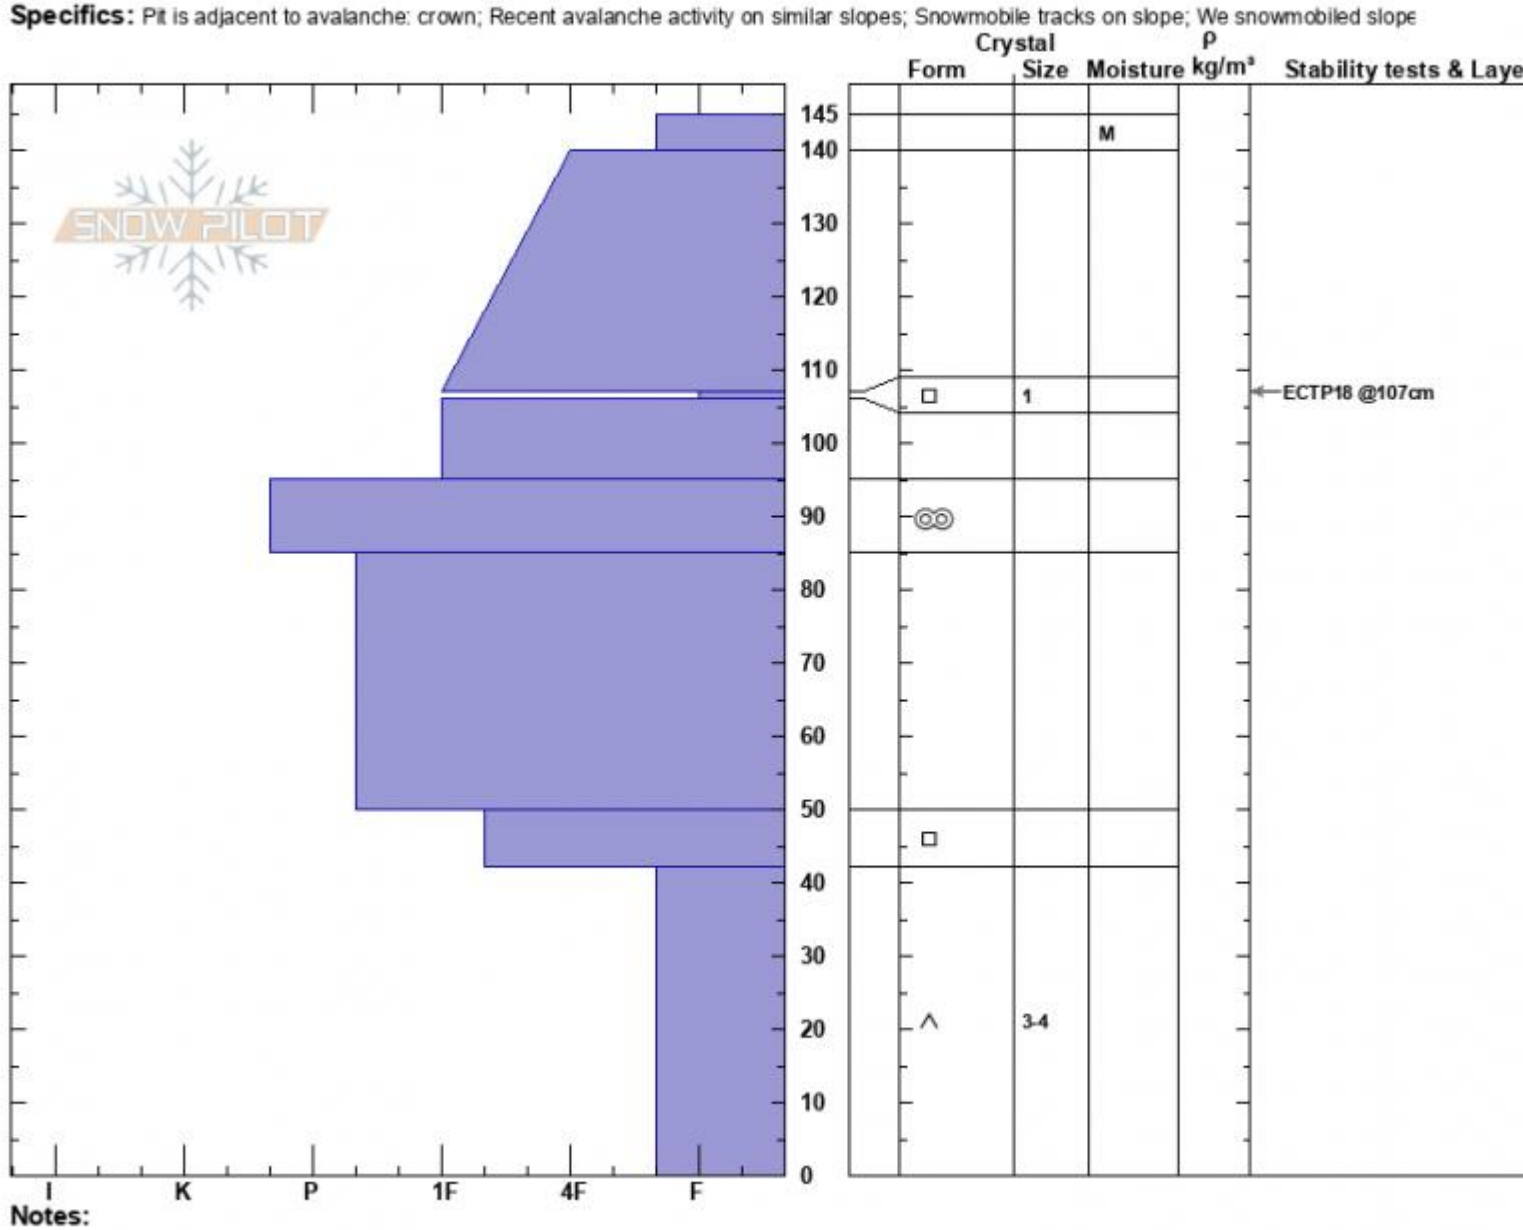

Targhee Creek  
 Lionhead Range  
 MT  
 Elevation: 9600 ft  
 Aspect: 75°  
 Specifics: Pit is adjacent to avalanche: crown; Recent avalanche activity on similar slopes; Snowmobile tracks on slope; We snowmobiled slope

Ian Hoyer  
 04/02/2024 - 12:00pm  
 Co-ord: 44.75039N, -111.39098W  
 Slope Angle: 31°  
 Wind Loading: no

Stability: Fair  
 Air Temperature:  
 Sky Cover: CLR  
 Precipitation: NO  
 Wind: Calm

HS:145 Layer Notes:  
 PF:30 107-106cm:Problematic layer

Notes:

Advisory Region  
 Lionhead Range  
 Longitude  
 -111.32W  
 Latitude  
 44.71N  
 Avalanche Details: [Snowmo triggered small slide at Lionhead](#)  
 Lionhead Range, 2024-04-02