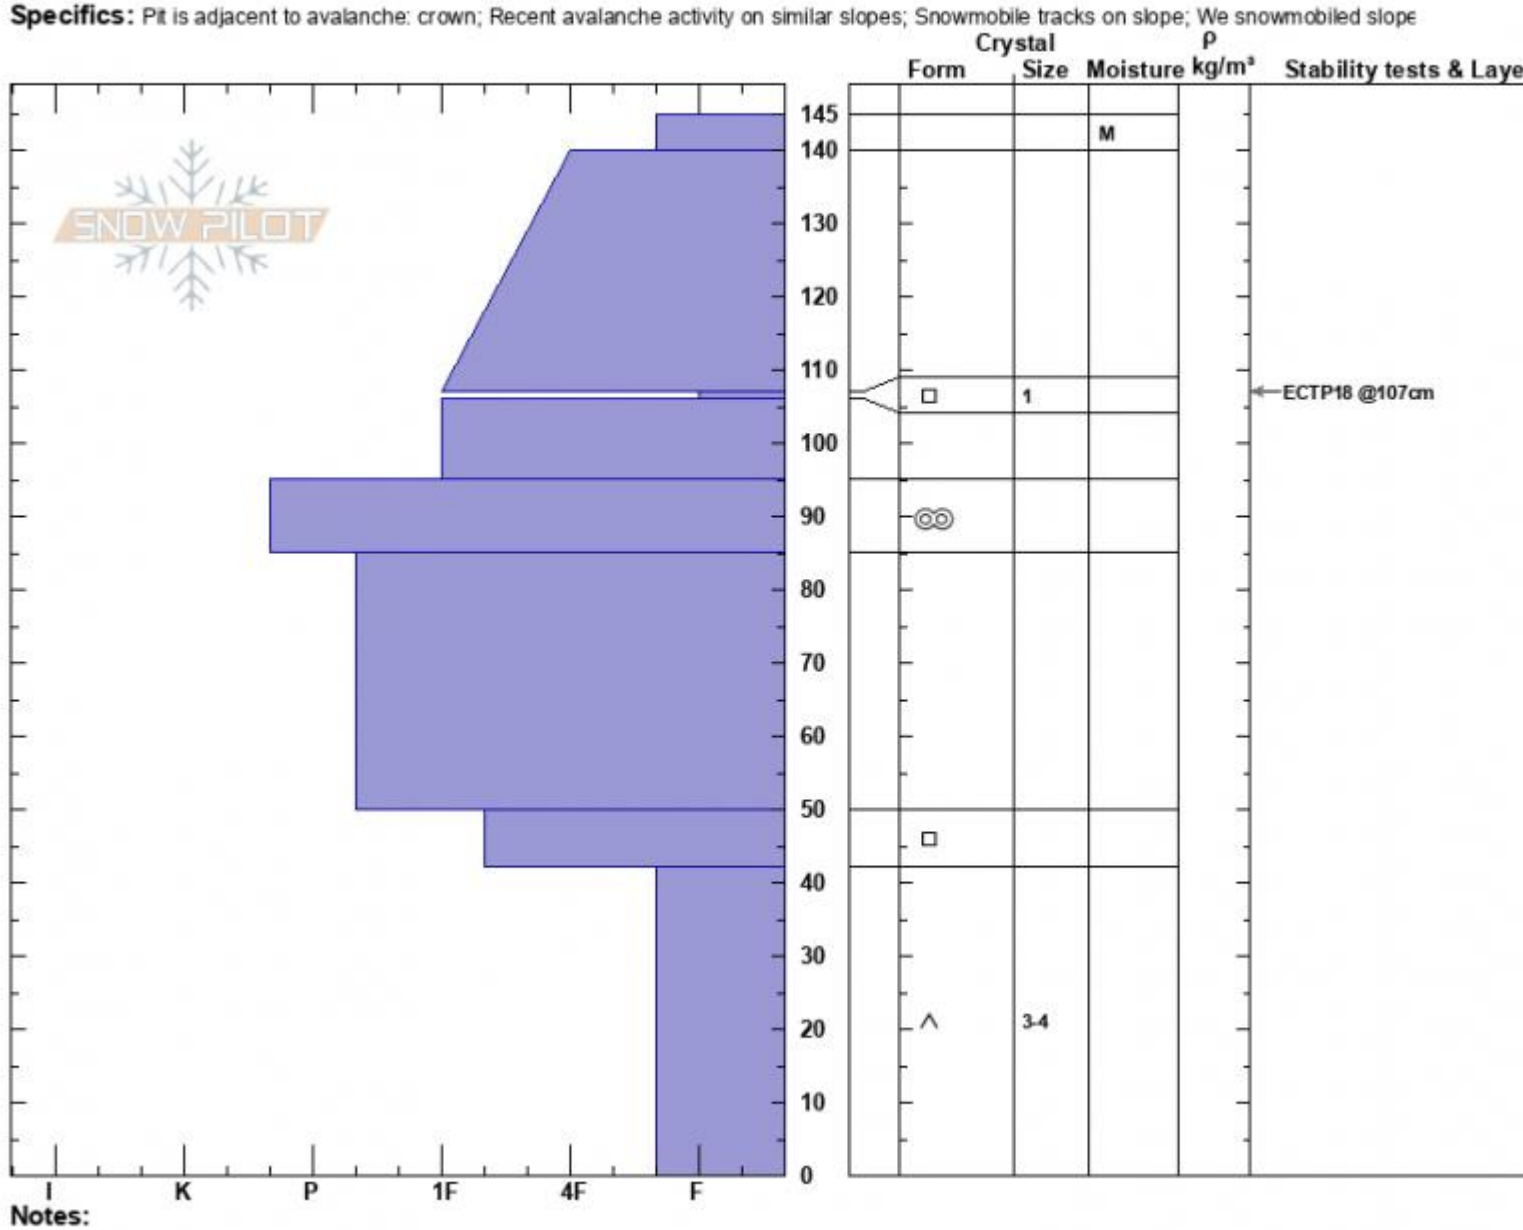

Targhee Creek
 Lionhead Range
 MT
 Elevation: 9600 ft
 Aspect: 75°
 Specifics: Pit is adjacent to avalanche: crown; Recent avalanche activity on similar slopes; Snowmobile tracks on slope; We snowmobiled slope

Ian Hoyer
 04/02/2024 - 12:00pm
 Co-ord: 44.75039N, -111.39098W
 Slope Angle: 31°
 Wind Loading: no

Stability: Fair
 Air Temperature:
 Sky Cover: CLR
 Precipitation: NO
 Wind: Calm

HS:145 Layer Notes:
 PF:30 107-106cm:Problematic layer

Notes:

Advisory Region
 Lionhead Range
 Longitude
 -111.32W
 Latitude
 44.71N
 Avalanche Details: [Snowmo triggered small slide at Lionhead](#)
 Lionhead Range, 2024-04-02