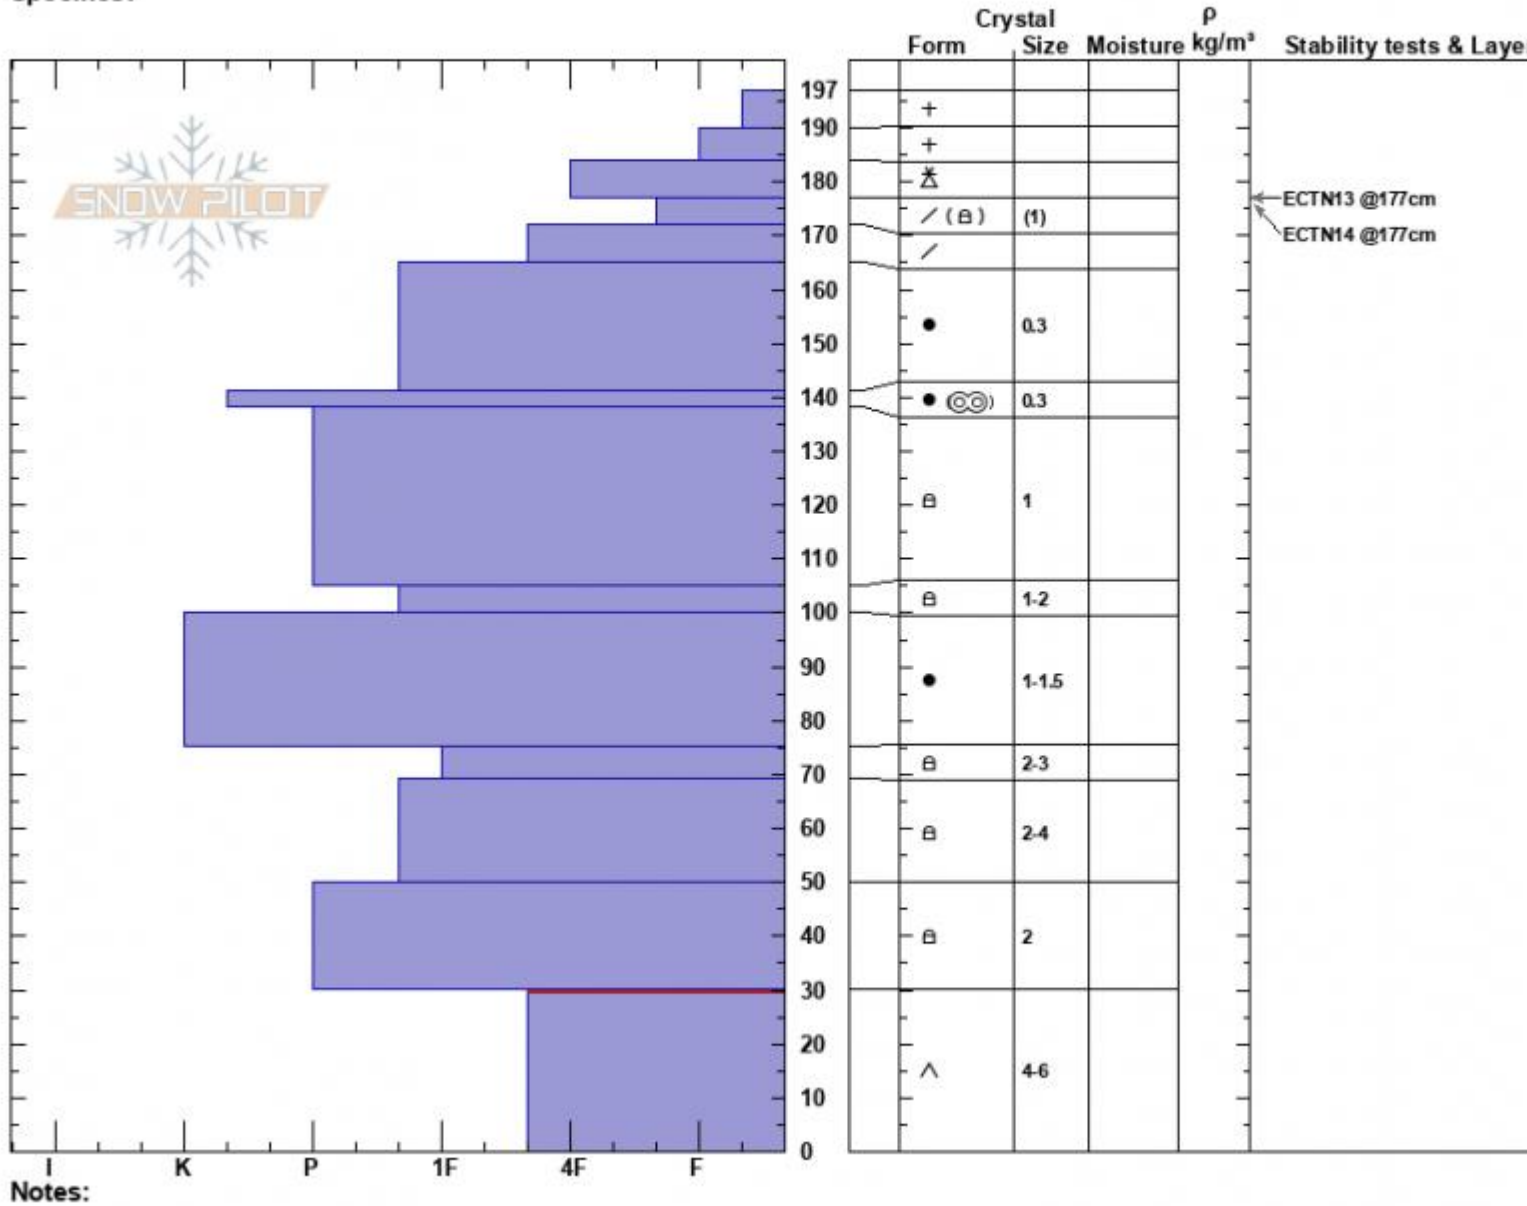

First Yellow Mule  
 Madison Range-N  
 MT  
 Elevation: 9400 ft  
 Aspect: 11°  
 Specifics:

Zach Peterson  
 03/24/2024 - 11:10am  
 Co-ord: 45.17495N, -111.37992W  
 Slope Angle: 12°  
 Wind Loading: yes

Stability: Good  
 Air Temperature:  
 Sky Cover: OVC  
 Precipitation: S-1  
 Wind: N Light Breeze

HS:197 Layer Notes:  
 PF:35 30-0cm: Problematic layer

Advisory Region  
 Northern Madison  
 Longitude  
 -111.38W  
 Latitude  
 45.17N  
 Northern Madison, 2024-03-24