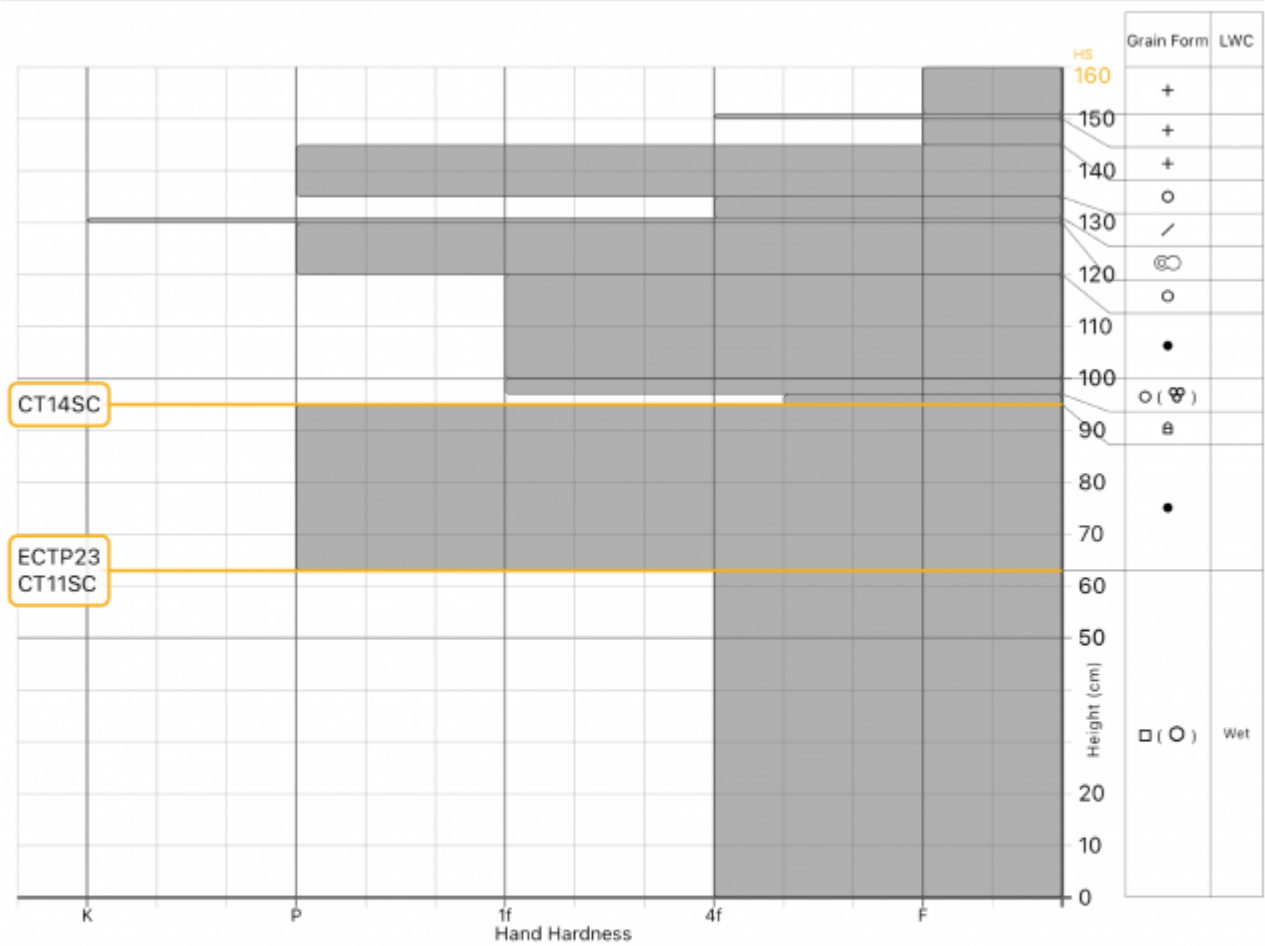

Profile Name: **Lower Henderson**

General

🕒 Date: 2024-03-24 13:08:18.000
 👤 Observer: **Garrett Harmsen**
 🏠 Org: **Propagation Labs**

Location

📍 Elevation: **9388ft**
 🌐 Aspect: **SE**
 📐 Slope: **26°**
 📍 Lat/Lng: **45.0448,-109.9253**

Weather

🌡️ Air Temperature: ?
 ☁️ Sky Cover: ?
 ❄️ Precipitation: ?
 🌬️ Wind: ?
 🌨️ Blowing Snow: ?

Snow Conditions

📏 Total Snow Depth (HS): **160cm**
 🌿 Surface Grain: ?
 🦶 Foot Pen: ?
 🛷 Ski Pen: ?

Notes: CT11SC: was a deep tap test not ct., relatively shallow location - nearby snowpack 170-190cm deep

MANUAL SNOW PROFILE

Advisory Region
 Cooke City
 Longitude
 -109.95W
 Latitude
 45.05N
 Cooke City, 2024-03-27