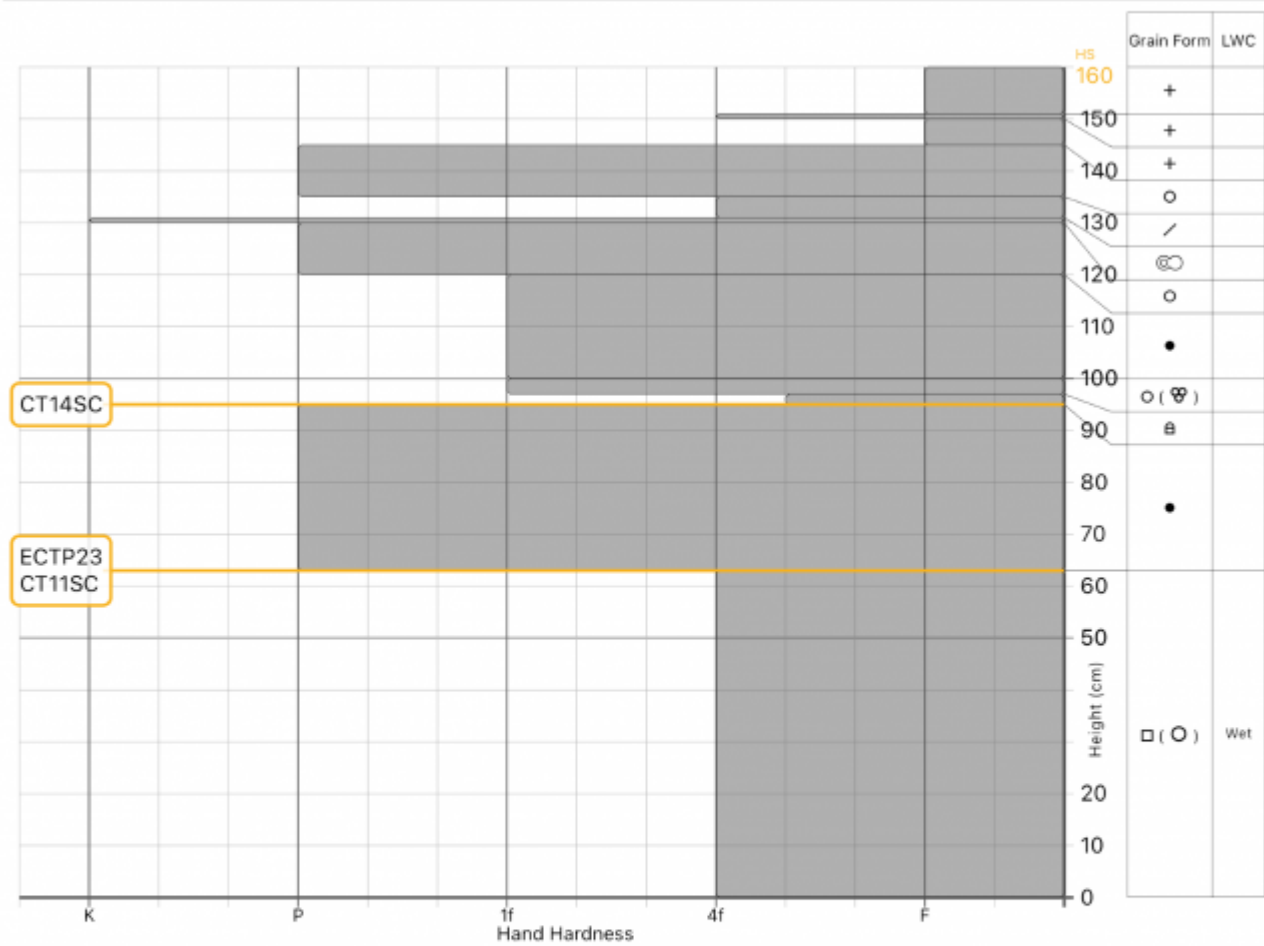

Profile Name: **Lower Henderson**

**General**

🕒 Date: 2024-03-24 13:08:18.000  
 👤 Observer: **Garrett Harmsen**  
 🏠 Org: **Propagation Labs**

**Location**

📍 Elevation: **9388ft**  
 🌐 Aspect: **SE**  
 📐 Slope: **26°**  
 📍 Lat/Lng: **45.0448,-109.9253**

**Weather**

🌡️ Air Temperature: ?  
 ☁️ Sky Cover: ?  
 ❄️ Precipitation: ?  
 🌬️ Wind: ?  
 🌨️ Blowing Snow: ?

**Snow Conditions**

📏 Total Snow Depth (HS): **160cm**  
 🌿 Surface Grain: ?  
 📏 Foot Pen: ?  
 📏 Ski Pen: ?

Notes: CT11SC: was a deep tap test not ct., relatively shallow location - nearby snowpack 170-190cm deep

MANUAL SNOW PROFILE

Advisory Region  
 Cooke City  
 Longitude  
 -109.95W  
 Latitude  
 45.05N  
 Cooke City, 2024-03-27