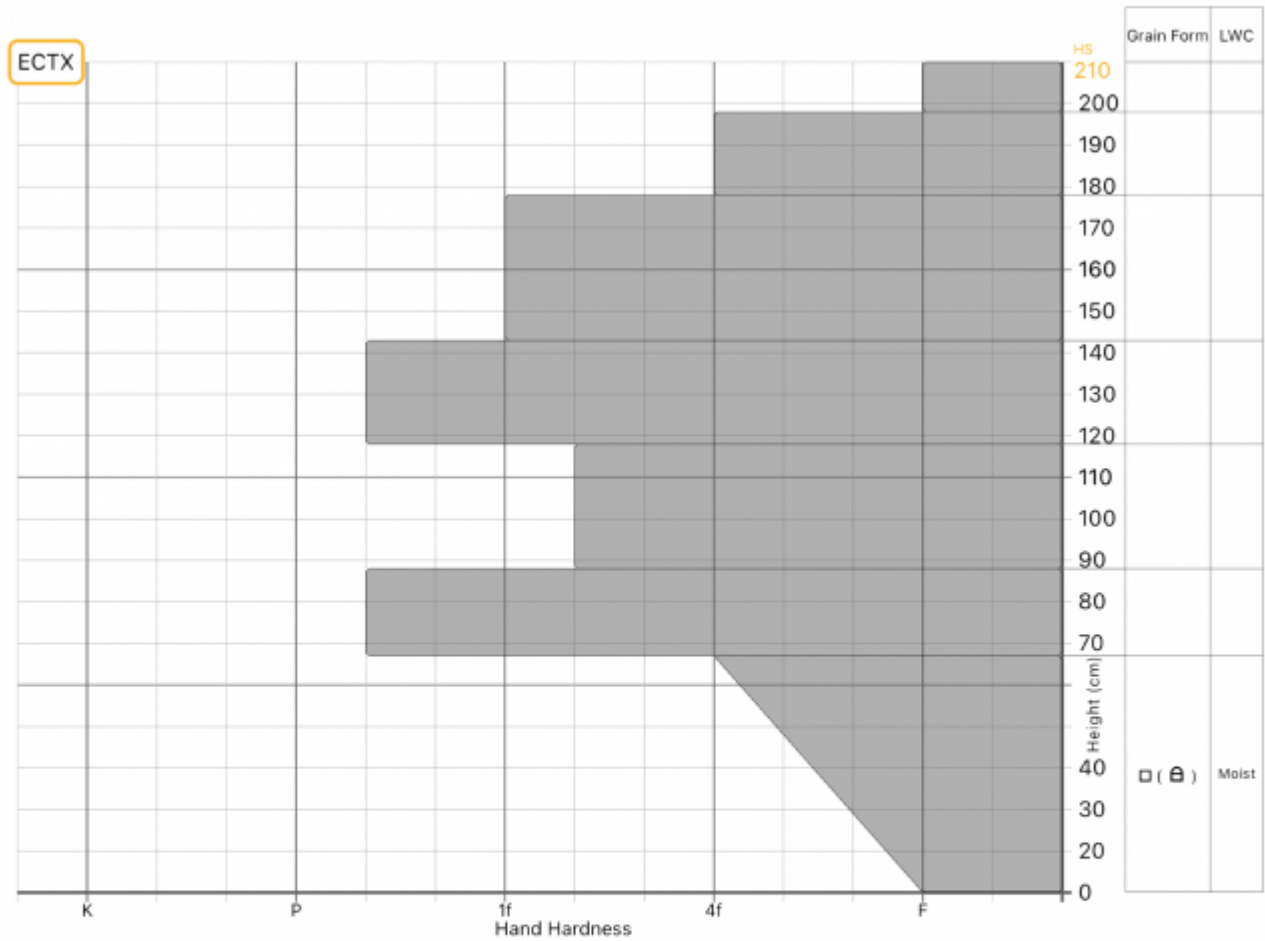

Profile Name: Republic Creek

General

🕒 Date: 2024-03-24 14:13:00.000  
👤 Observer: Joe Trovato  
🏠 Org: Propagation Labs

Location

📍 Elevation: 9536ft  
🌬 Aspect: W  
📐 Slope: 27°  
📍 Lat/Lng: 44.9853,-109.9270

Weather

🌡 Air Temperature: ?  
☁ Sky Cover: ?  
❄ Precipitation: ?  
🌬 Wind: ?  
🌀 Blowing Snow: ?

Snow Conditions

📏 Total Snow Depth (HS): 210cm  
❄ Surface Grain: ?  
👤 Foot Pen: ?  
👤 Ski Pen: ?

Notes:

PROPAGATION LABS | MANUAL SNOW PROFILE

Advisory Region  
Cooke City  
Longitude  
-109.94W  
Latitude  
44.99N  
Cooke City, 2024-03-27