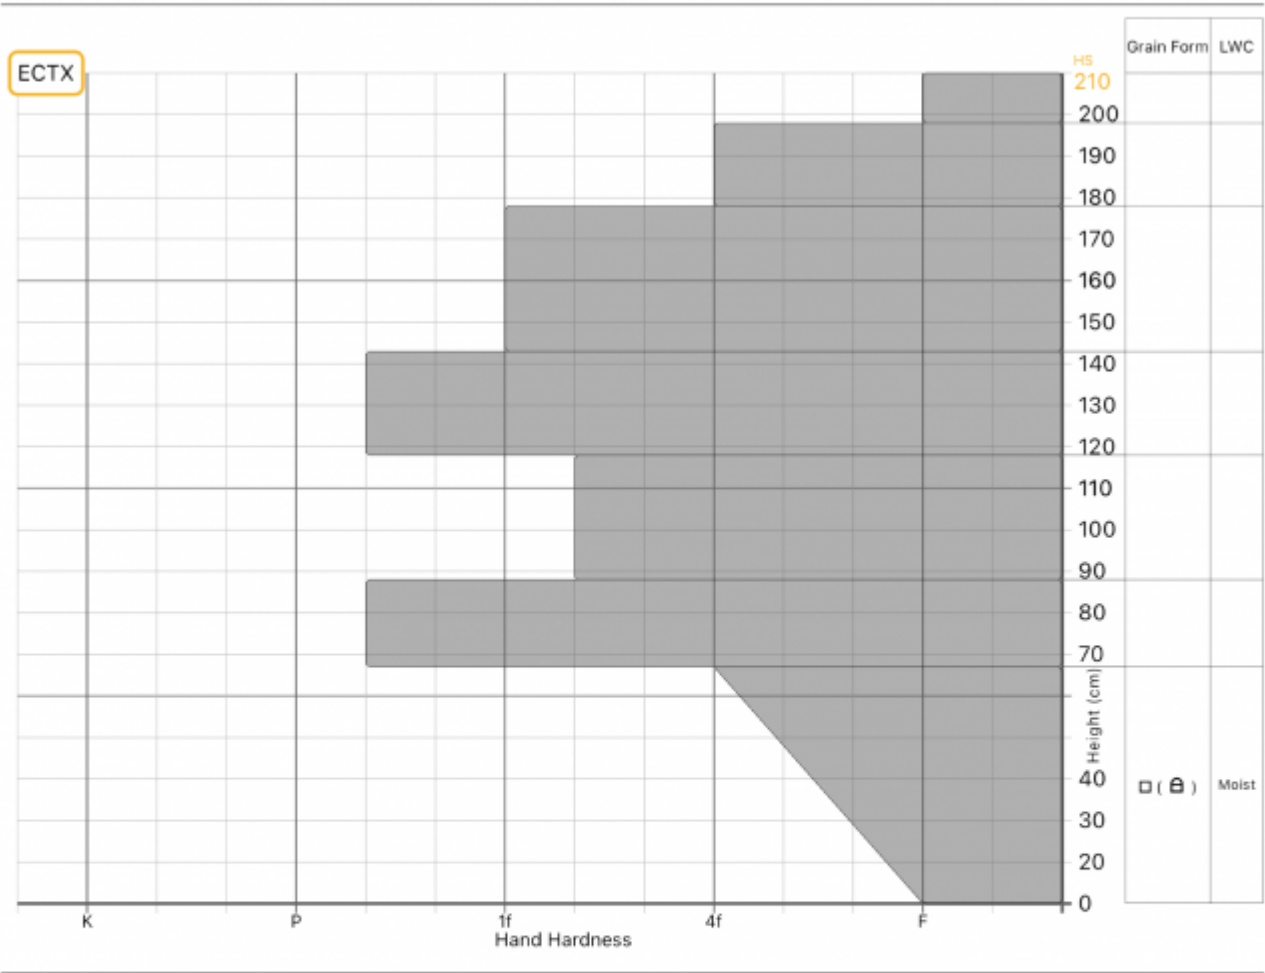

Profile Name: Republic Creek

General
 🕒 Date: 2024-03-24 14:13:00.000
 👤 Observer: Joe Trovato
 🏠 Org: Propagation Labs

Location
 📍 Elevation: 9536ft
 🌬️ Aspect: W
 📐 Slope: 27°
 📍 Lat/Lng: 44.9853,-109.9270

Weather
 🌡️ Air Temperature: ?
 ☁️ Sky Cover: ?
 ❄️ Precipitation: ?
 🌬️ Wind: ?
 🌀 Blowing Snow: ?

Snow Conditions
 📏 Total Snow Depth (HS): 210cm
 ❄️ Surface Grain: ?
 🚶 Foot Pen: ?
 🛷 Ski Pen: ?

Notes:

Advisory Region
 Cooke City
 Longitude
 -109.94W
 Latitude
 44.99N
 Cooke City, 2024-03-27