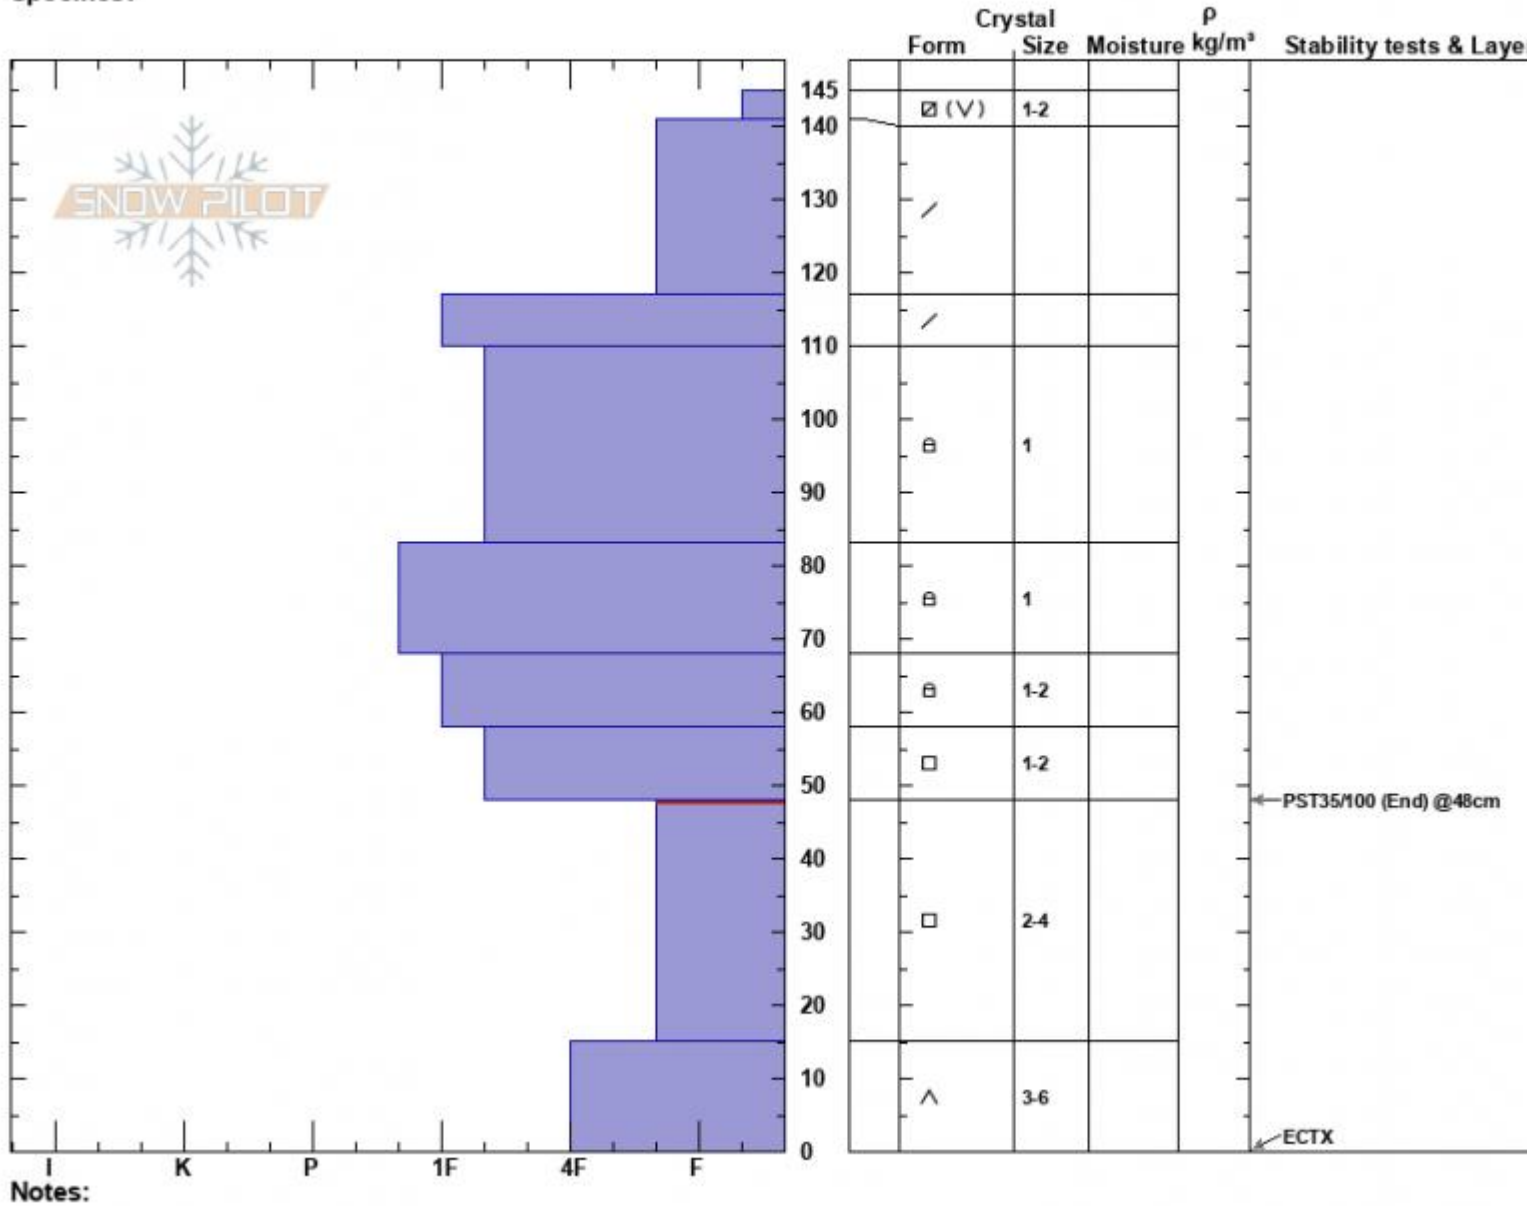

Trapper Ridge Profile  
 Lionhead Range  
 MT  
 Elevation: 8590 ft  
 Aspect: 10°  
 Specifics:

Dave Zinn  
 03/10/2024 - 12:30pm  
 Co-ord: 44.84383N, -111.34109W  
 Slope Angle: 26°  
 Wind Loading: no

Stability: Good  
 Air Temperature:  
 Sky Cover: CLR  
 Precipitation: NO  
 Wind: SW Moderate

HS:145  
 PF:60  
 PS:20  
 Layer Notes:  
 48-15cm:Problematic layer

Notes:  
 Advisory Region  
 Lionhead Range  
 Longitude  
 -111.34W  
 Latitude  
 44.84N  
 Lionhead Range, 2024-03-10